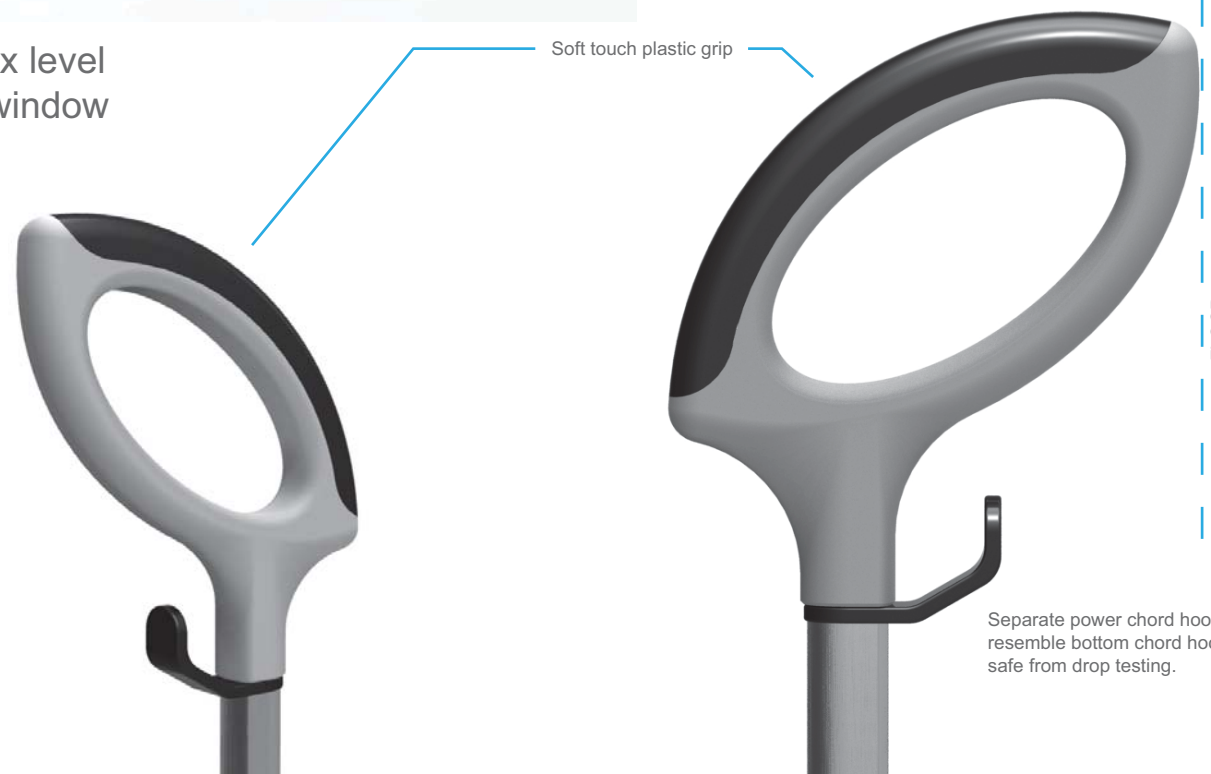

# 7618 & 7628 Manual Operated and Automatic Steam Mop Pair

Renderings  
Details for 7628 Automatic Steam Mop

Power chord integrated

Large flip water tank lid

Water tank Max level on large tank window

Power chord  
Power chord integrated with bottom hook with bottom hook  
Large flip water tank lid  
Water tank level visibility with MAX level mark

Soft touch plastic grip

Separate power chord hook to resemble bottom chord hook, also safe from drop testing.

Soft touch plastic on handle

Chord hook

Aluminum pole connector

Bottom power chord hook

LED illuminated steam control button

Accented bone lines

One piece reinforced mop head

Push button to activate automatic steaming