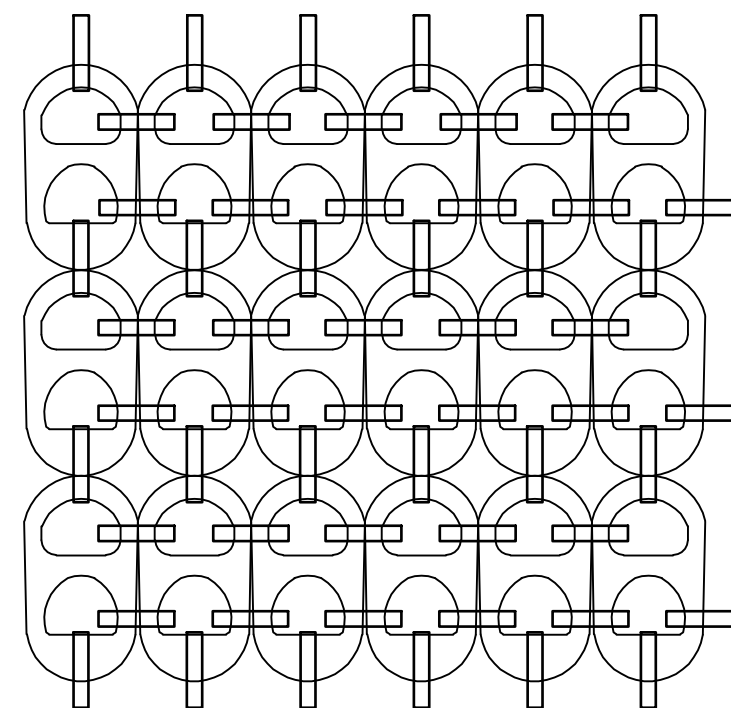

AA SECTION
1:8

BB SECTION
1:8

CAN TOPS JOINERY
1:1

**+*5
DESIGN**

CLIENT:
CLIENT

PROJECT NAME:
THE CHAMELEON

DRAWING TITLE:
TITLE

LOCATION:
**FABRYKA TRZCINY,
POLAND**

DESIGNER:
+*5 DESIGN

DRAWN BY:
DRAWN BY

DATE:
24-04-2008

SCALE:
SCALE

PAGE NO:
PAGE THREE

CHECKED BY:
CHECKED BY

JOB NO:
JOB NO

DRAWING NO:
3