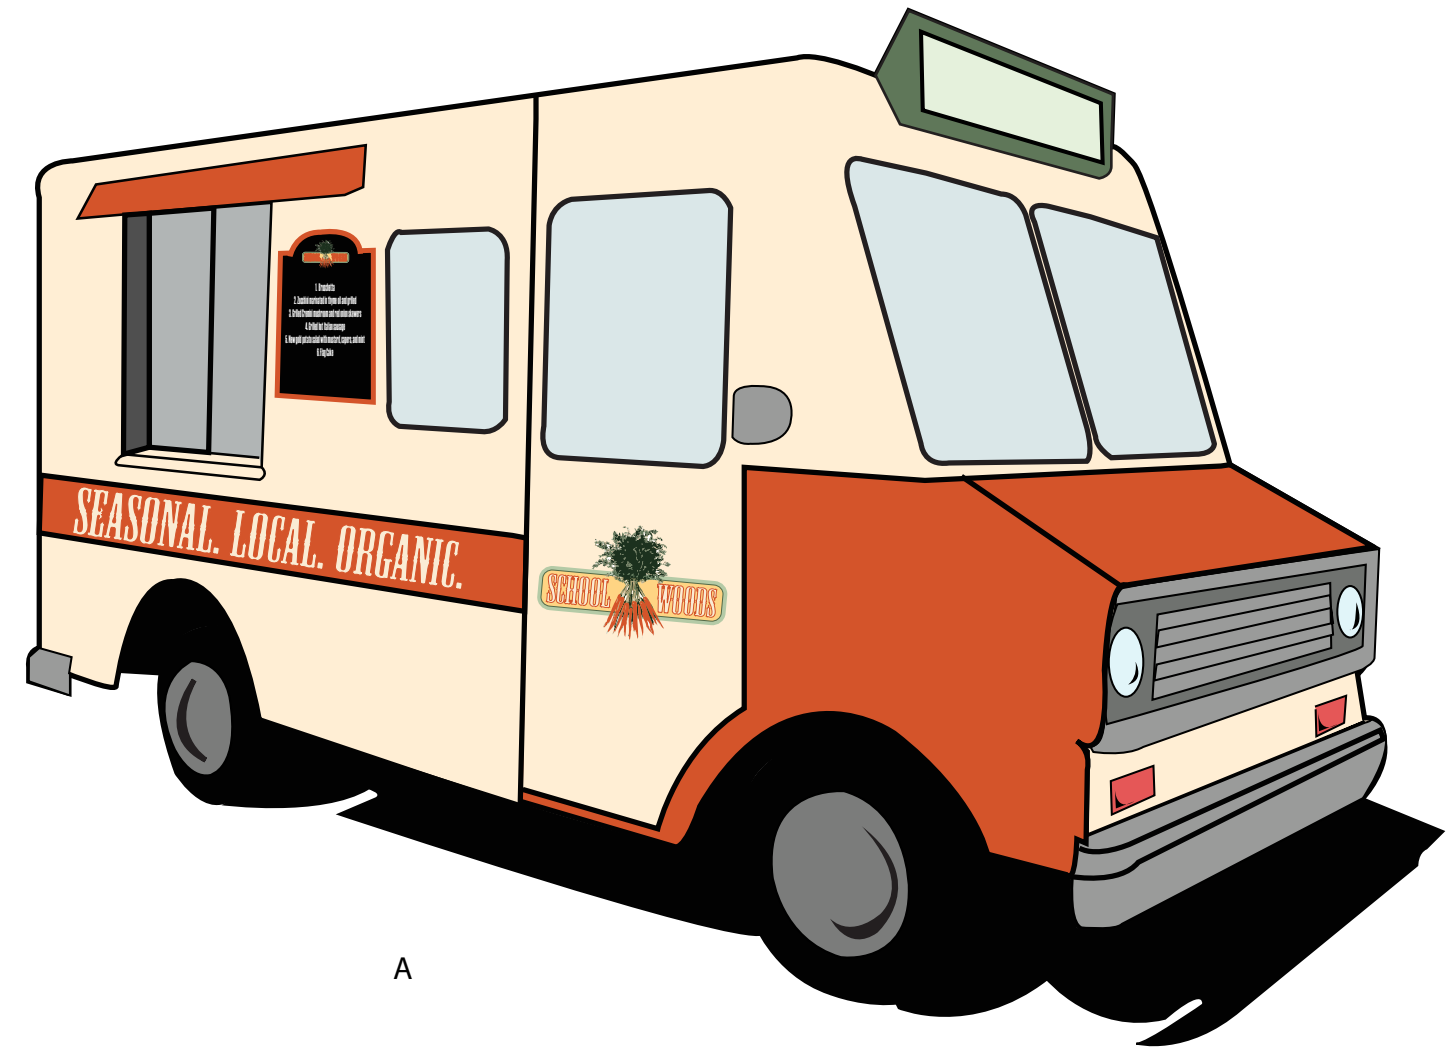

Cars / Tent

A: A converted Ice Cream Truck that has been re-painted and the school woods logo has been painted on the side. The truck is to be used on state street or at the farmers market to serve drinks and food items.

B: A custom honda element designed to be used for catering purposes.

C: The Tent is to be used at the farmers market to advertise dinners at school woods and sell various baked goods, canned goods, and fast food.