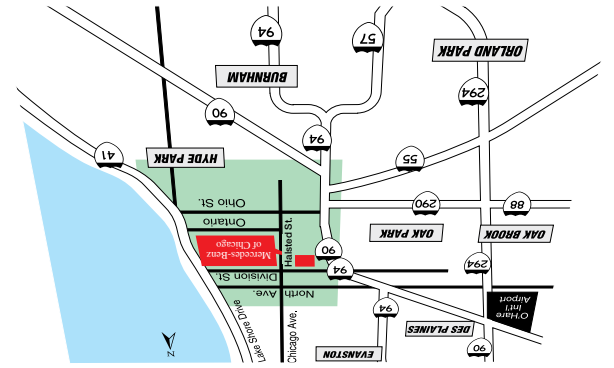

Winter
service
savings

A Fletcher Jones Dealership Second to None

MERCEDES-BENZ OF CHICAGO

Service Hours:
 Mon. thru Fri. 6:30am-8pm
 Sat. 7:30am-5pm

mercedesbenzchicago.com

312-628-4444

Chicago, IL 60642

1111 West Division Street

MERCEDES-BENZ OF CHICAGO

A Fletcher Jones Dealership Second to None

**Our Brand New Facility
 Opening Soon!**

A Fletcher Jones Dealership Second to None

MERCEDES-BENZ OF CHICAGO

Check out our latest offers
 @mercedesbenzchicago.com
 24 hours a day - 7 days a week