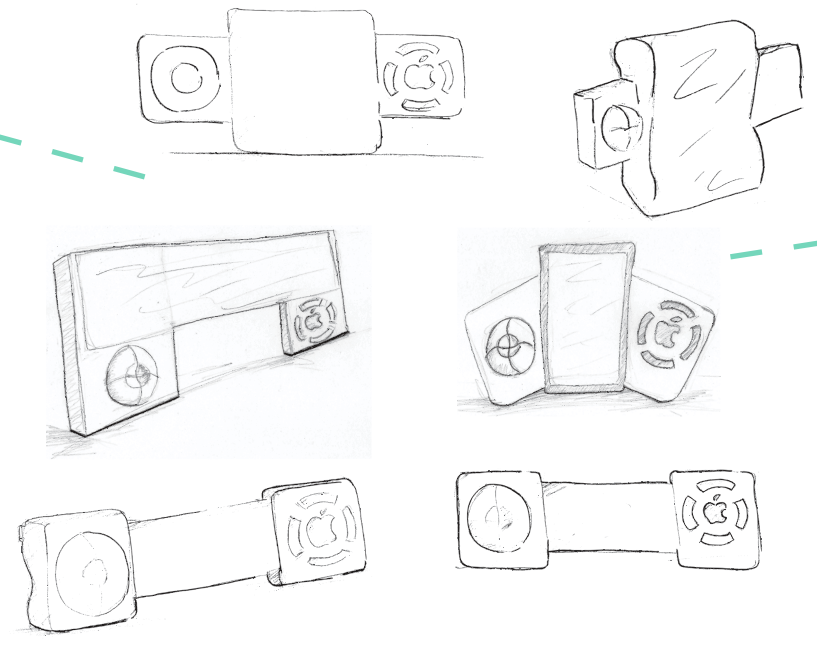

APPLE INSPIRATION

CONTROLLER IDEATION

ERGONOMICS

The iVolve Gaming Experience creates an alliance between Apple products and cutting edge gaming. With a controller that has touch screen capabilities like the iPhone, the user sees a greater gaming experience. The iVolve console charges the wireless controllers through non-metal connections.

CASE IDEATION

CHARGE ON CONSOLE

BACK OF CONSOLE

DISC SLOT

USB PORTS

HDMI PORT

POWER CORD SLOT

POWER BUTTON