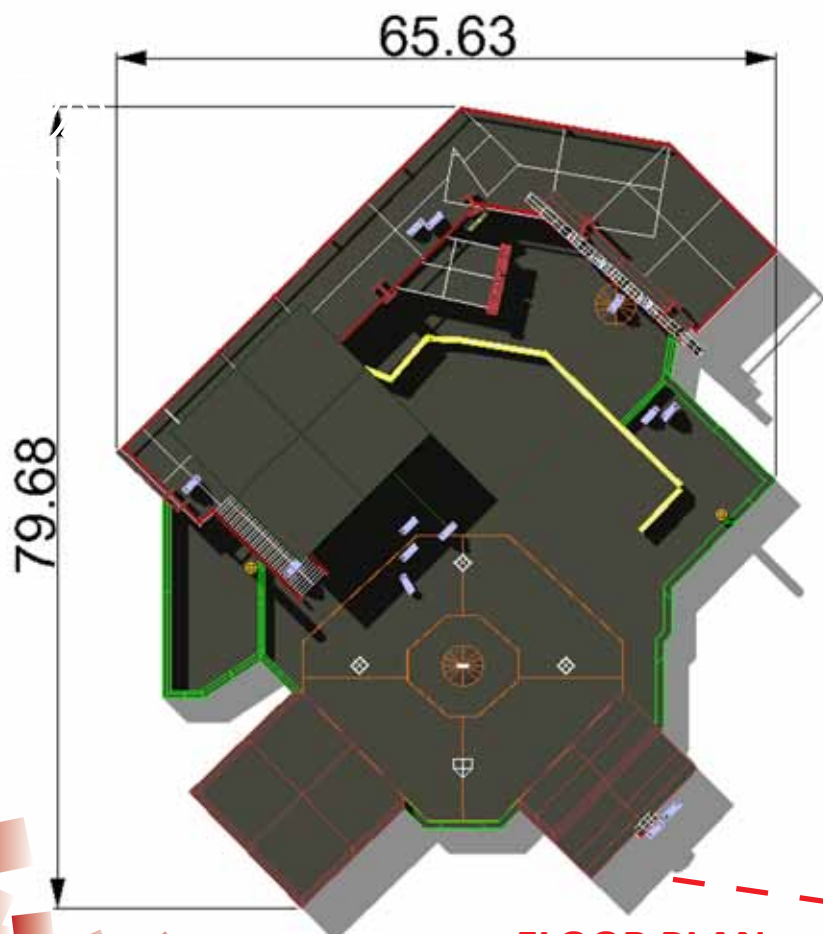

**HARRY KALAS BROADCAST BOOTH**

**SPEED PITCH**

Within the **Phillies Tradeshow Event**, two of the stations that fans can interact with and learn Phillies history and information are: The Harry Kalas Simulated Broadcast Booth and the Speed Pitch Test in the bullpen.

This tradeshow even was designed in **Rhinoceros**, and was rendered in both **Flamingo** and **Hypershot**.

**FLOOR PLAN**