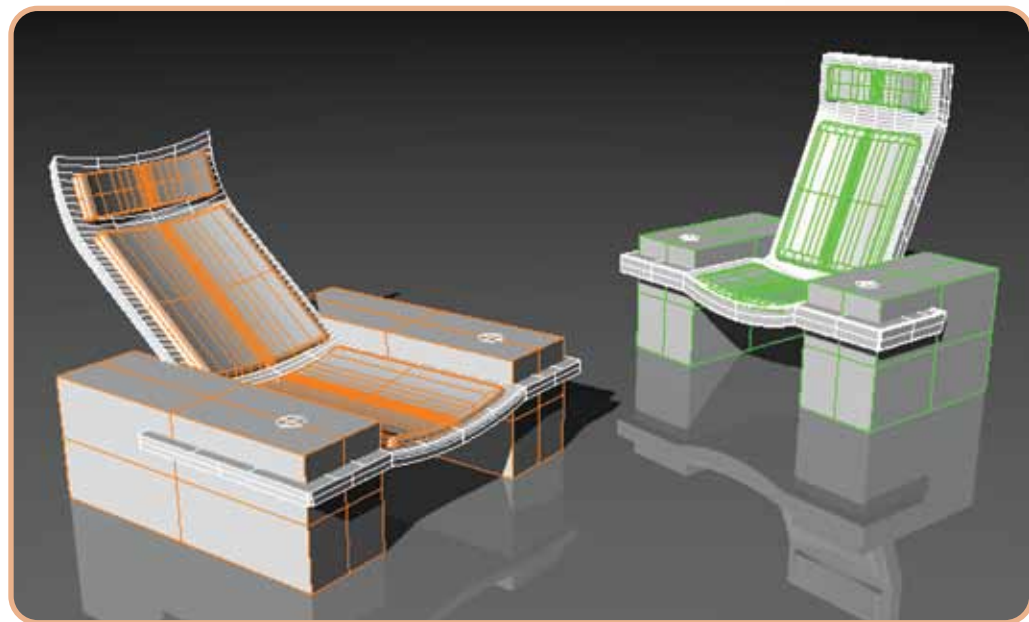

CONCEPT SKETCHES

IDEATION

The **Love-back Chairs** showcase ideally angled backs for either reading, conversing or eating while reclining. Both designs were inspired by furniture designs from Arne Jacobsen and Carlo Mollino.

The **Love-back Chair Series** was designed in **Rhinceros** and rendered in **Keyshot**.

INSPIRATION

RHINO MODELS

USER EXPERIENCE

PICK YOUR MOOD (COLOR)