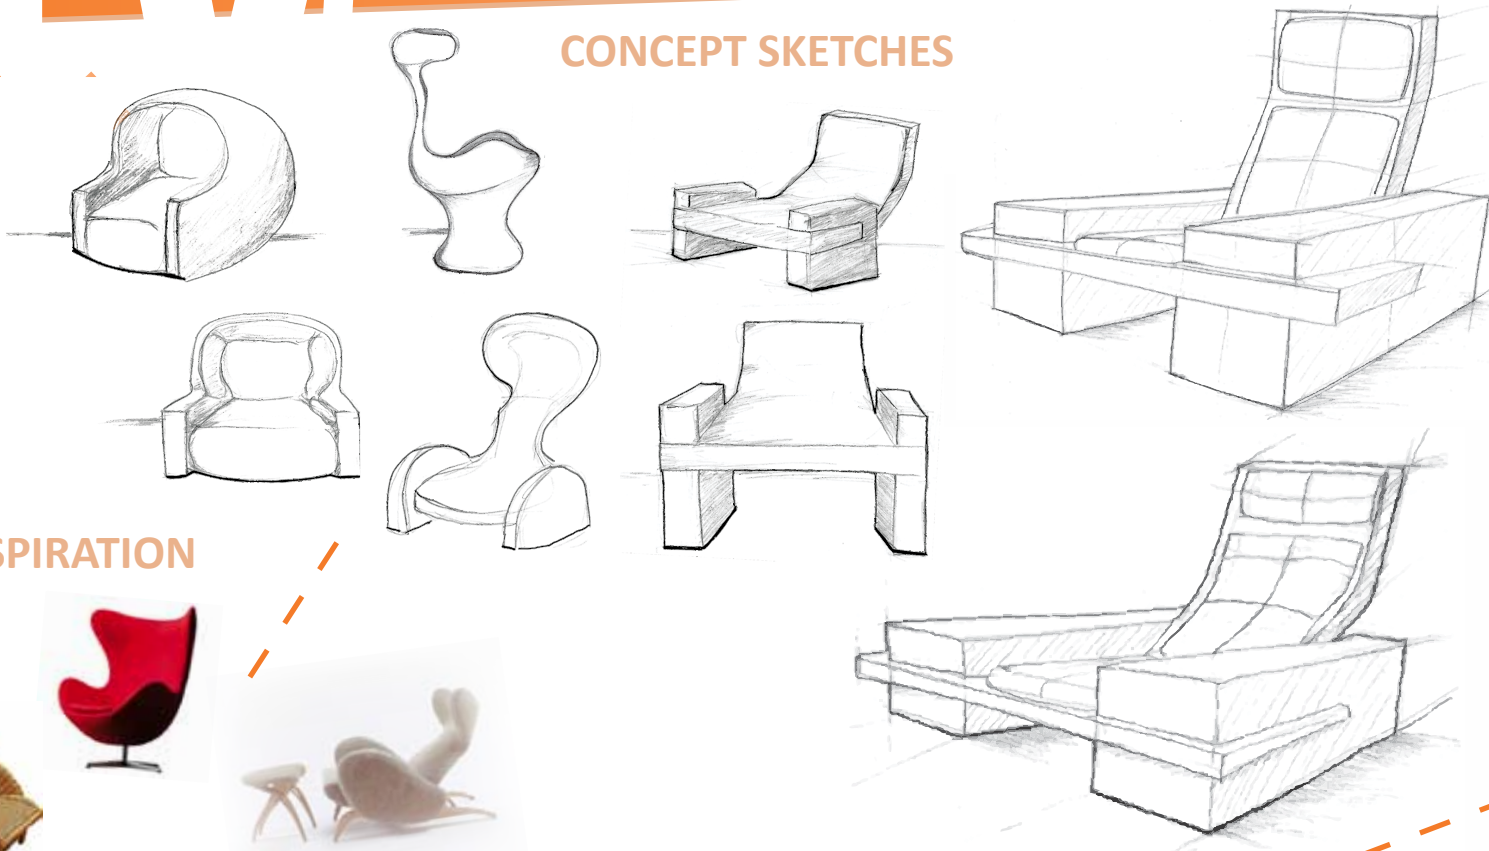

CONCEPT SKETCHES

IDEATION

The **Love-back Chairs** showcase ideally angled backs for either reading, conversing or eating while reclining. Both designs were inspired by furniture designs from Arne Jacobsen and Carlo Mollino.

The **Love-back Chair Series** was designed in **Rhinceros** and rendered in **Keyshot**.

INSPIRATION

RHINO MODELS

USER EXPERIENCE

PICK YOUR MOOD (COLOR)