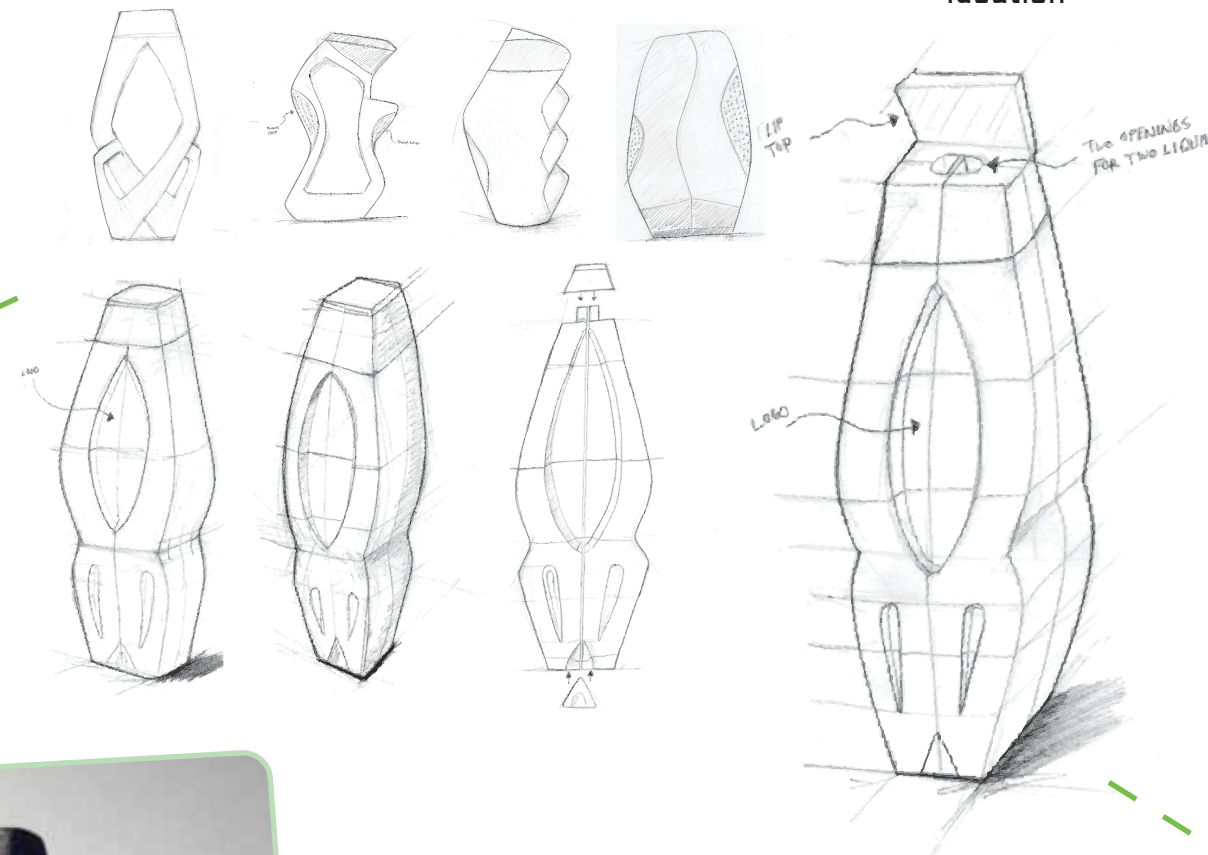

problem

inspiration

ideation

What is special about the new bottle for **Irish Spring** is that it is really two bottles, holding two liquids. As the user opens the flip lid and pours the liquids in his hands, they **mix together** creating a new shower experience unlike any other. The two new washes, **Tranquil Intensity** and **Smooth Shock**, are contained in a new **ergonomic** and **stylish** bottle that consumers both are attracted to and are eager to try.

final model / solution

Z Corp print

3D computer model