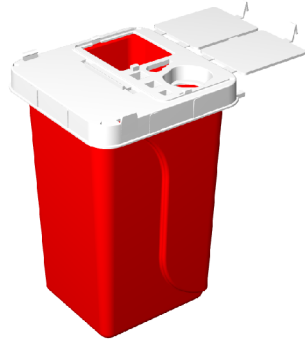

18 Gallon unit with Roto-Knob

INDENTATION FOR FAMILY LOOK
AND MORE RIDGED IN LARGER CONTAINER

Sharps Containers

Phlebotomy Container

3 Gallon unit with Roto-Knob

EASE OF USE ROTO-KNOB

3 Gallon unit with Tortuous Path