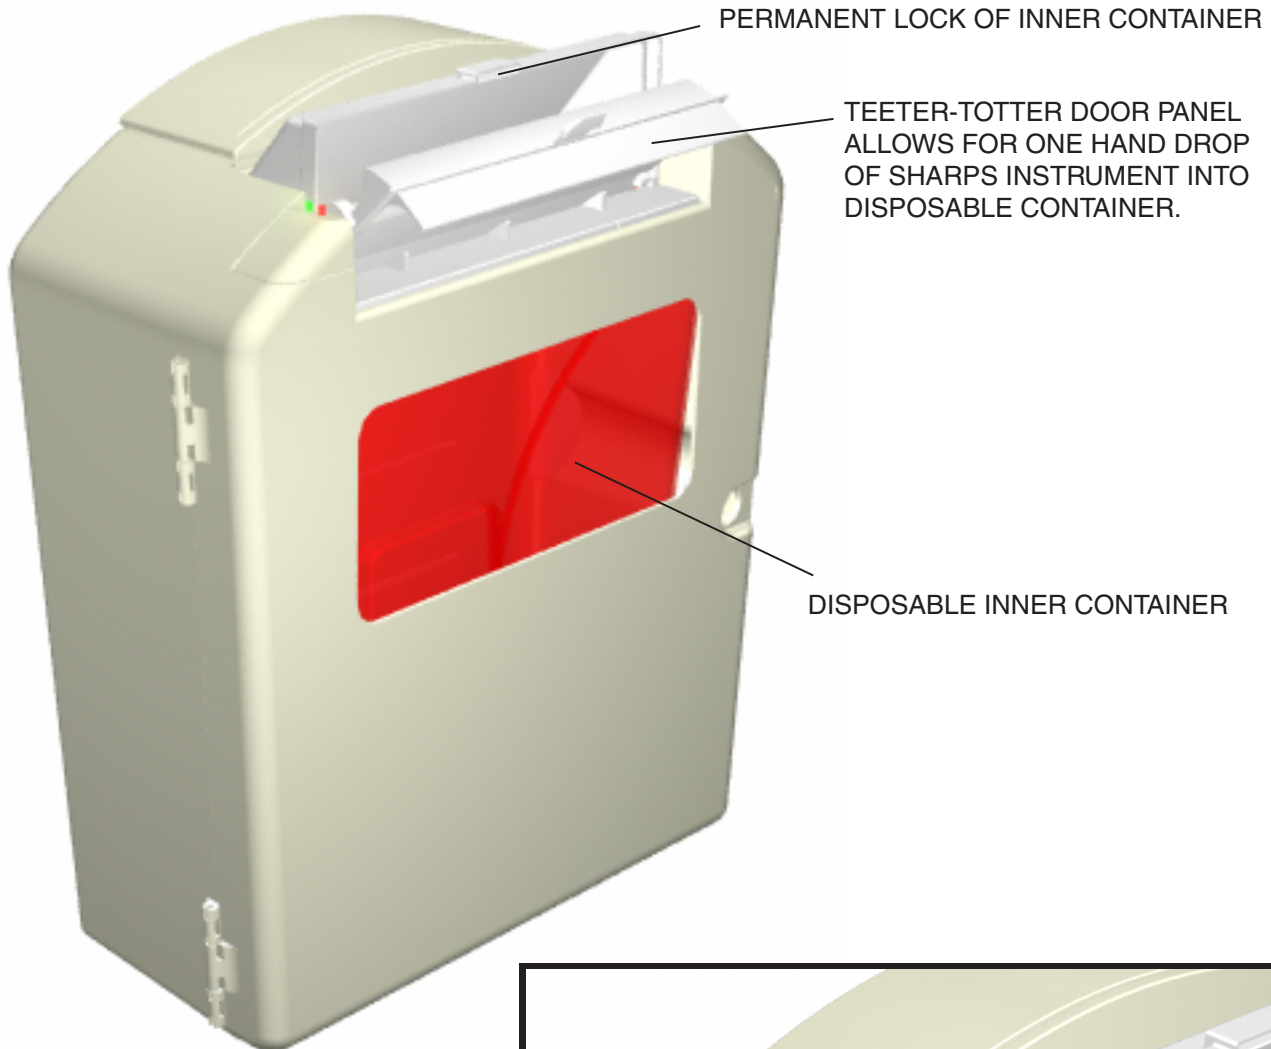

AUTO- DROP SHARPS CONTAINER WITH ALARM

PROXIMITY SWITCH

MAGNET WITH SENSOR - WHEN NOT IN ALIGNMENT ALARM (BEEP) IS SOUNDED (3 SEC. DELAY TO ALLOW SHARPS INSTRUMENT TO DROP IN TO CONTAINER WITHOUT IT BEEPING)
ALSO, VISUAL LIGHT FLASHES

DESIGNED TO NOTIFY PERSONS TO CHANGE OUT CONTAINER WHEN 3/4 FULL.

PICTURES RENDERED IN ALIAS