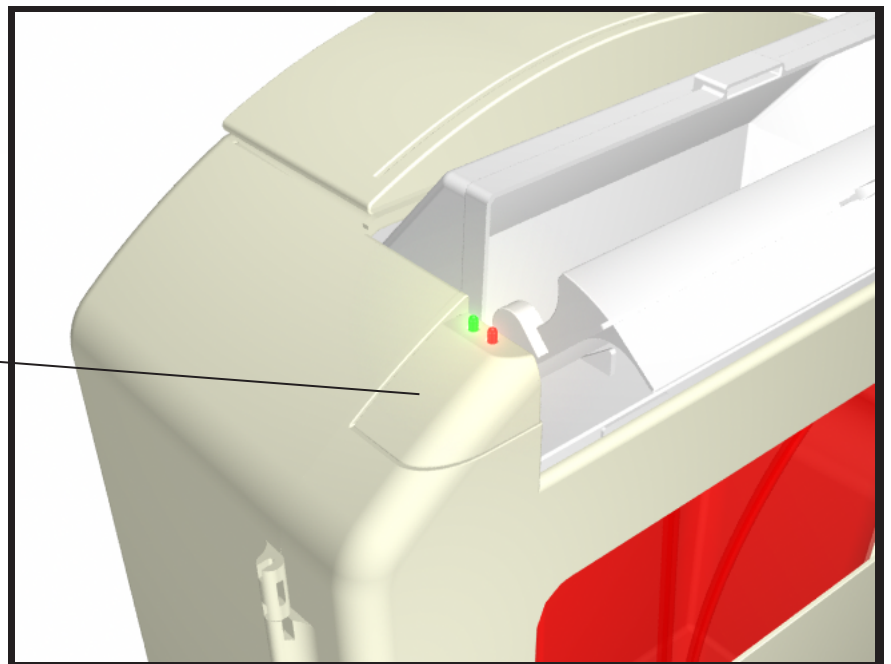

AUTO- DROP SHARPS CONTAINER WITH ALARM

PROXIMITY SWITCH

MAGNET WITH SENSOR - WHEN NOT IN ALIGNMENT ALARM (BEEP) IS SOUNDED (3 SEC. DELAY TO ALLOW SHARPS INSTRUMENT TO DROP IN TO CONTAINER WITHOUT IT BEEPING)
ALSO, VISUAL LIGHT FLASHES

DESIGNED TO NOTIFY PERSONS TO CHANGE OUT CONTAINER WHEN 3/4 FULL.

PICTURES RENDERED IN ALIAS