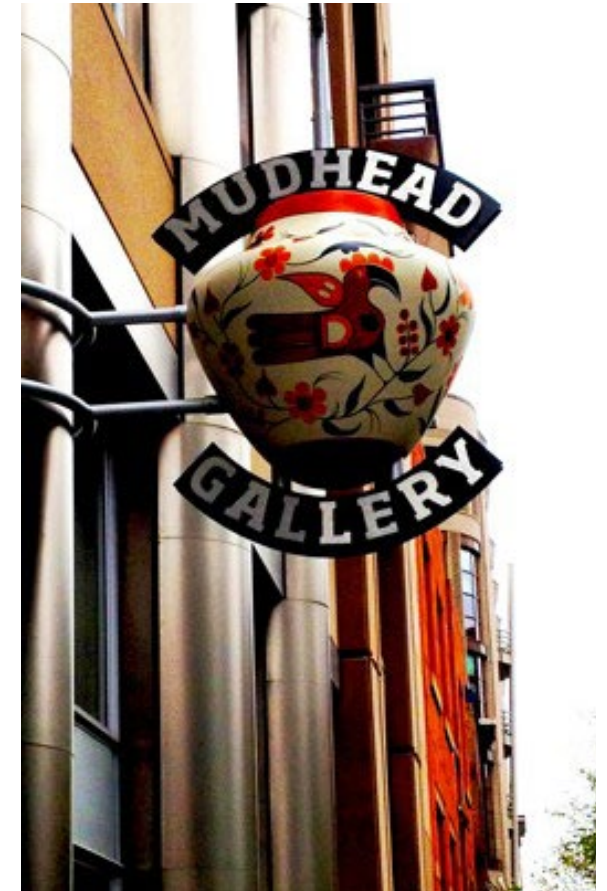

Signage Designs

Examples of signage that I designed