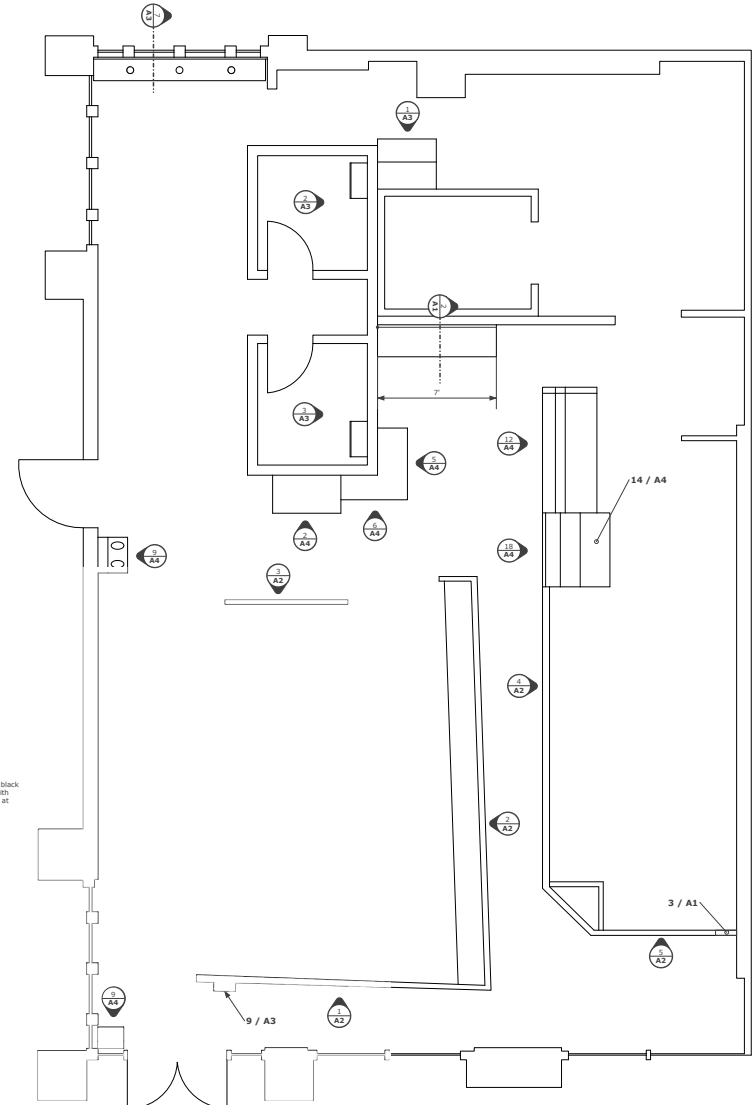

Floor plan

Revisions