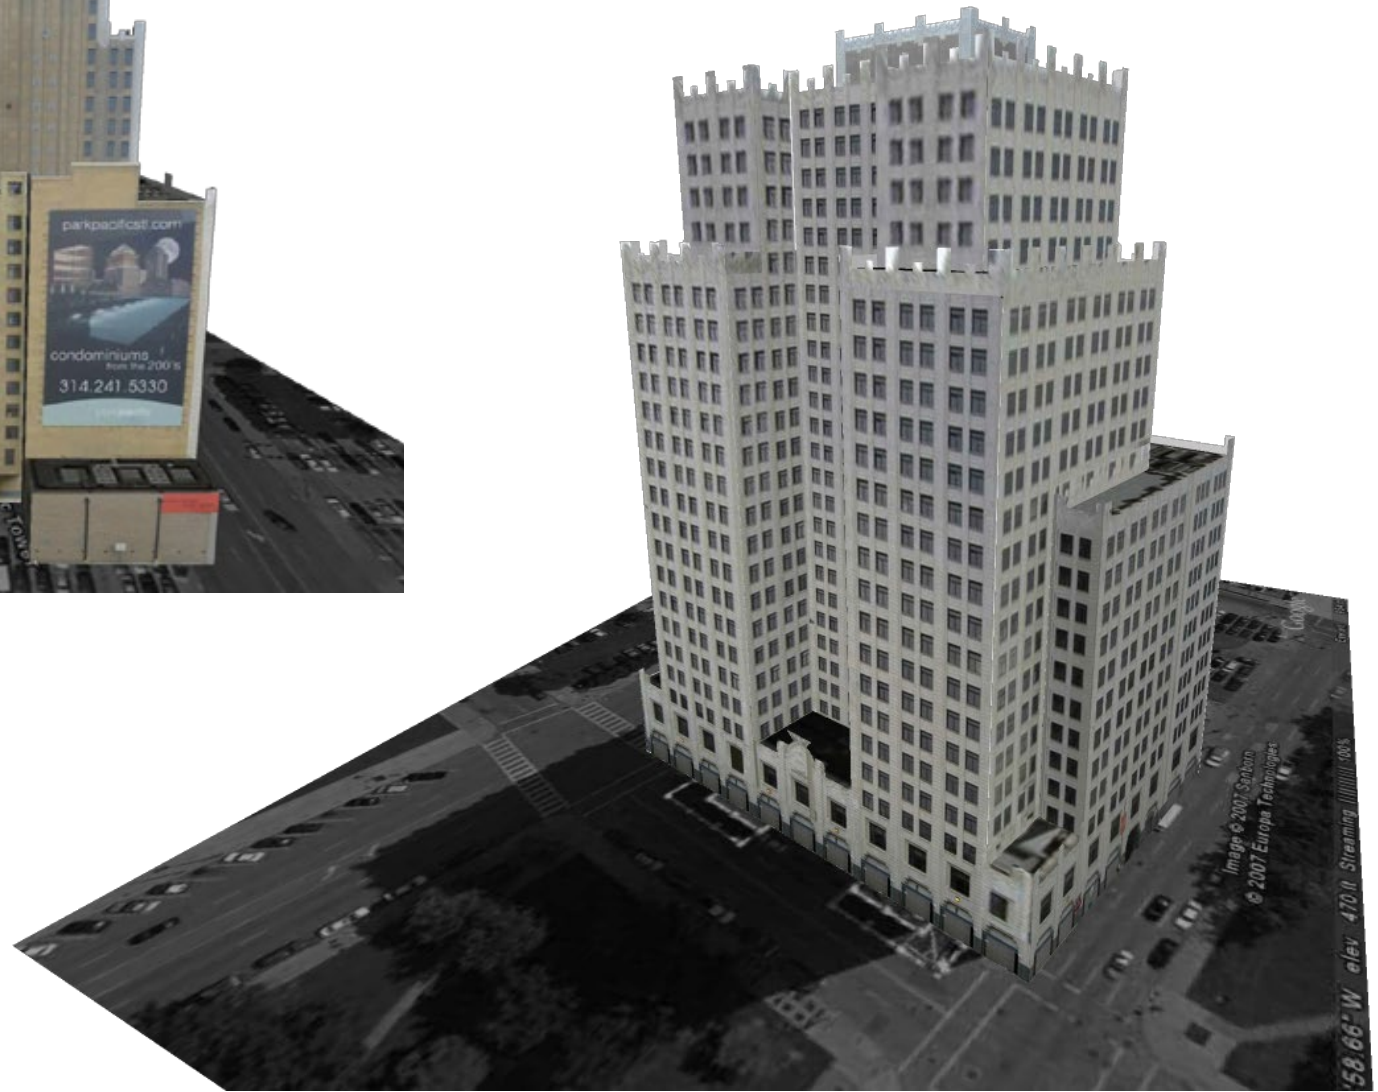

SketchUp Models

Models built for use
in Google Earth

SketchUp and Photoshop