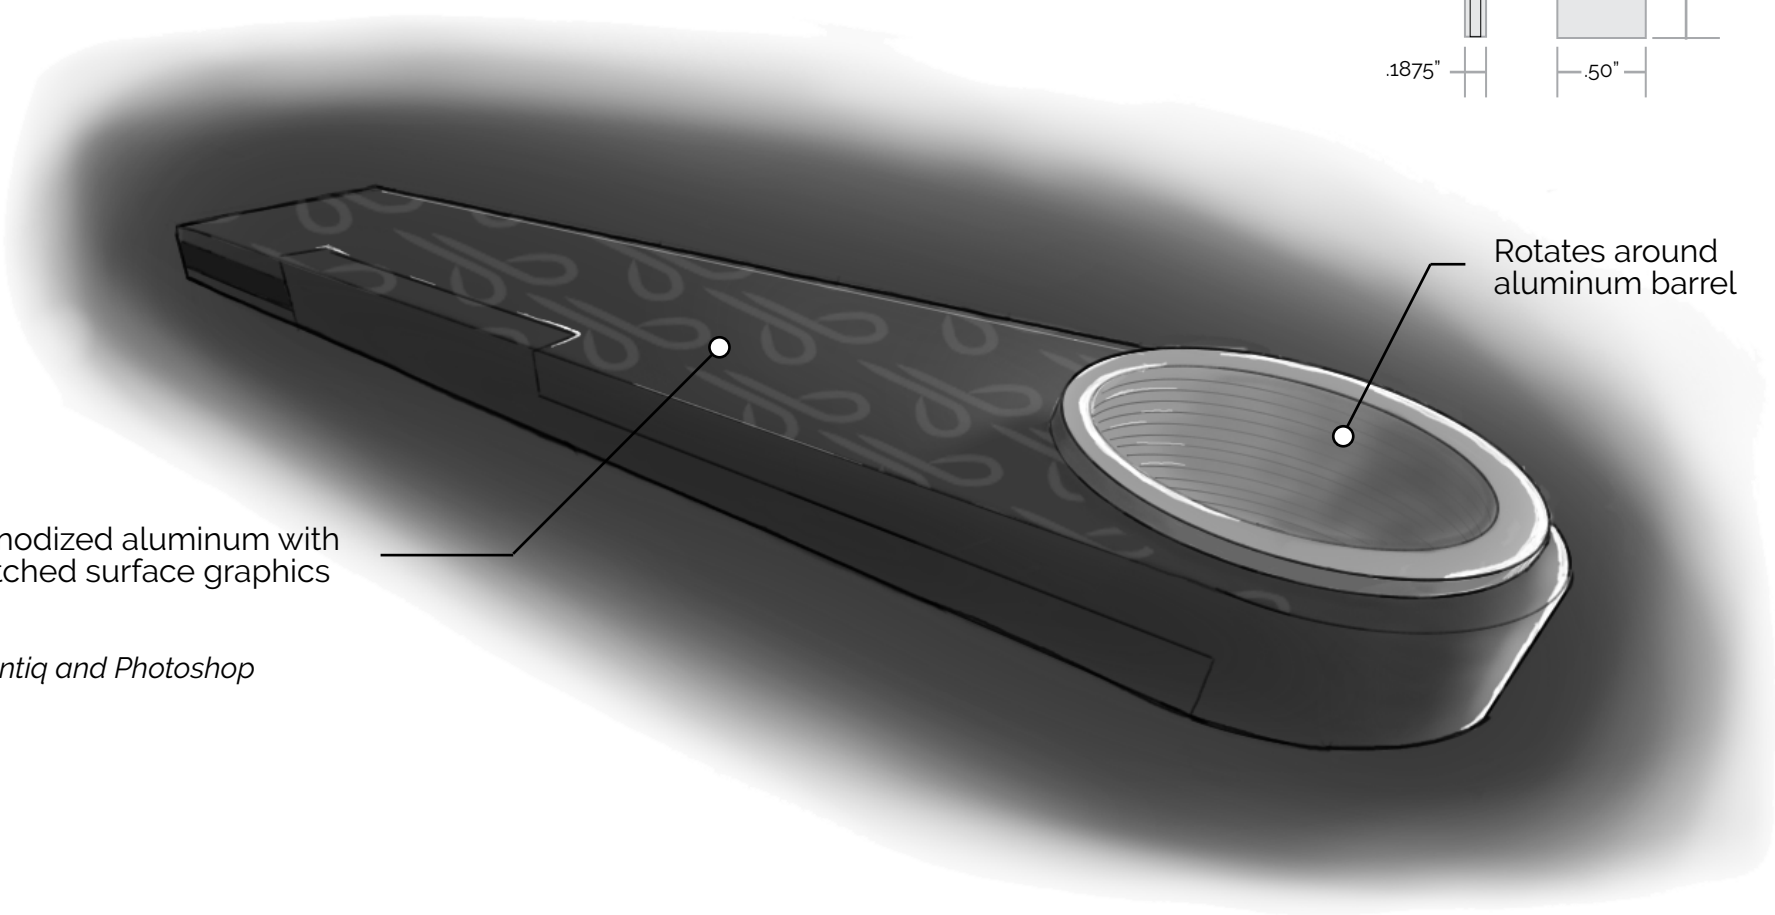

Dennis Bostwick's Portfolio

USB Storage Device

Cintiq and Photoshop

Backpack Design

Designed for young male needing to carry many items between home and school/work.

Cintiq and Photoshop

Fabric pattern

 Pantone 390 M