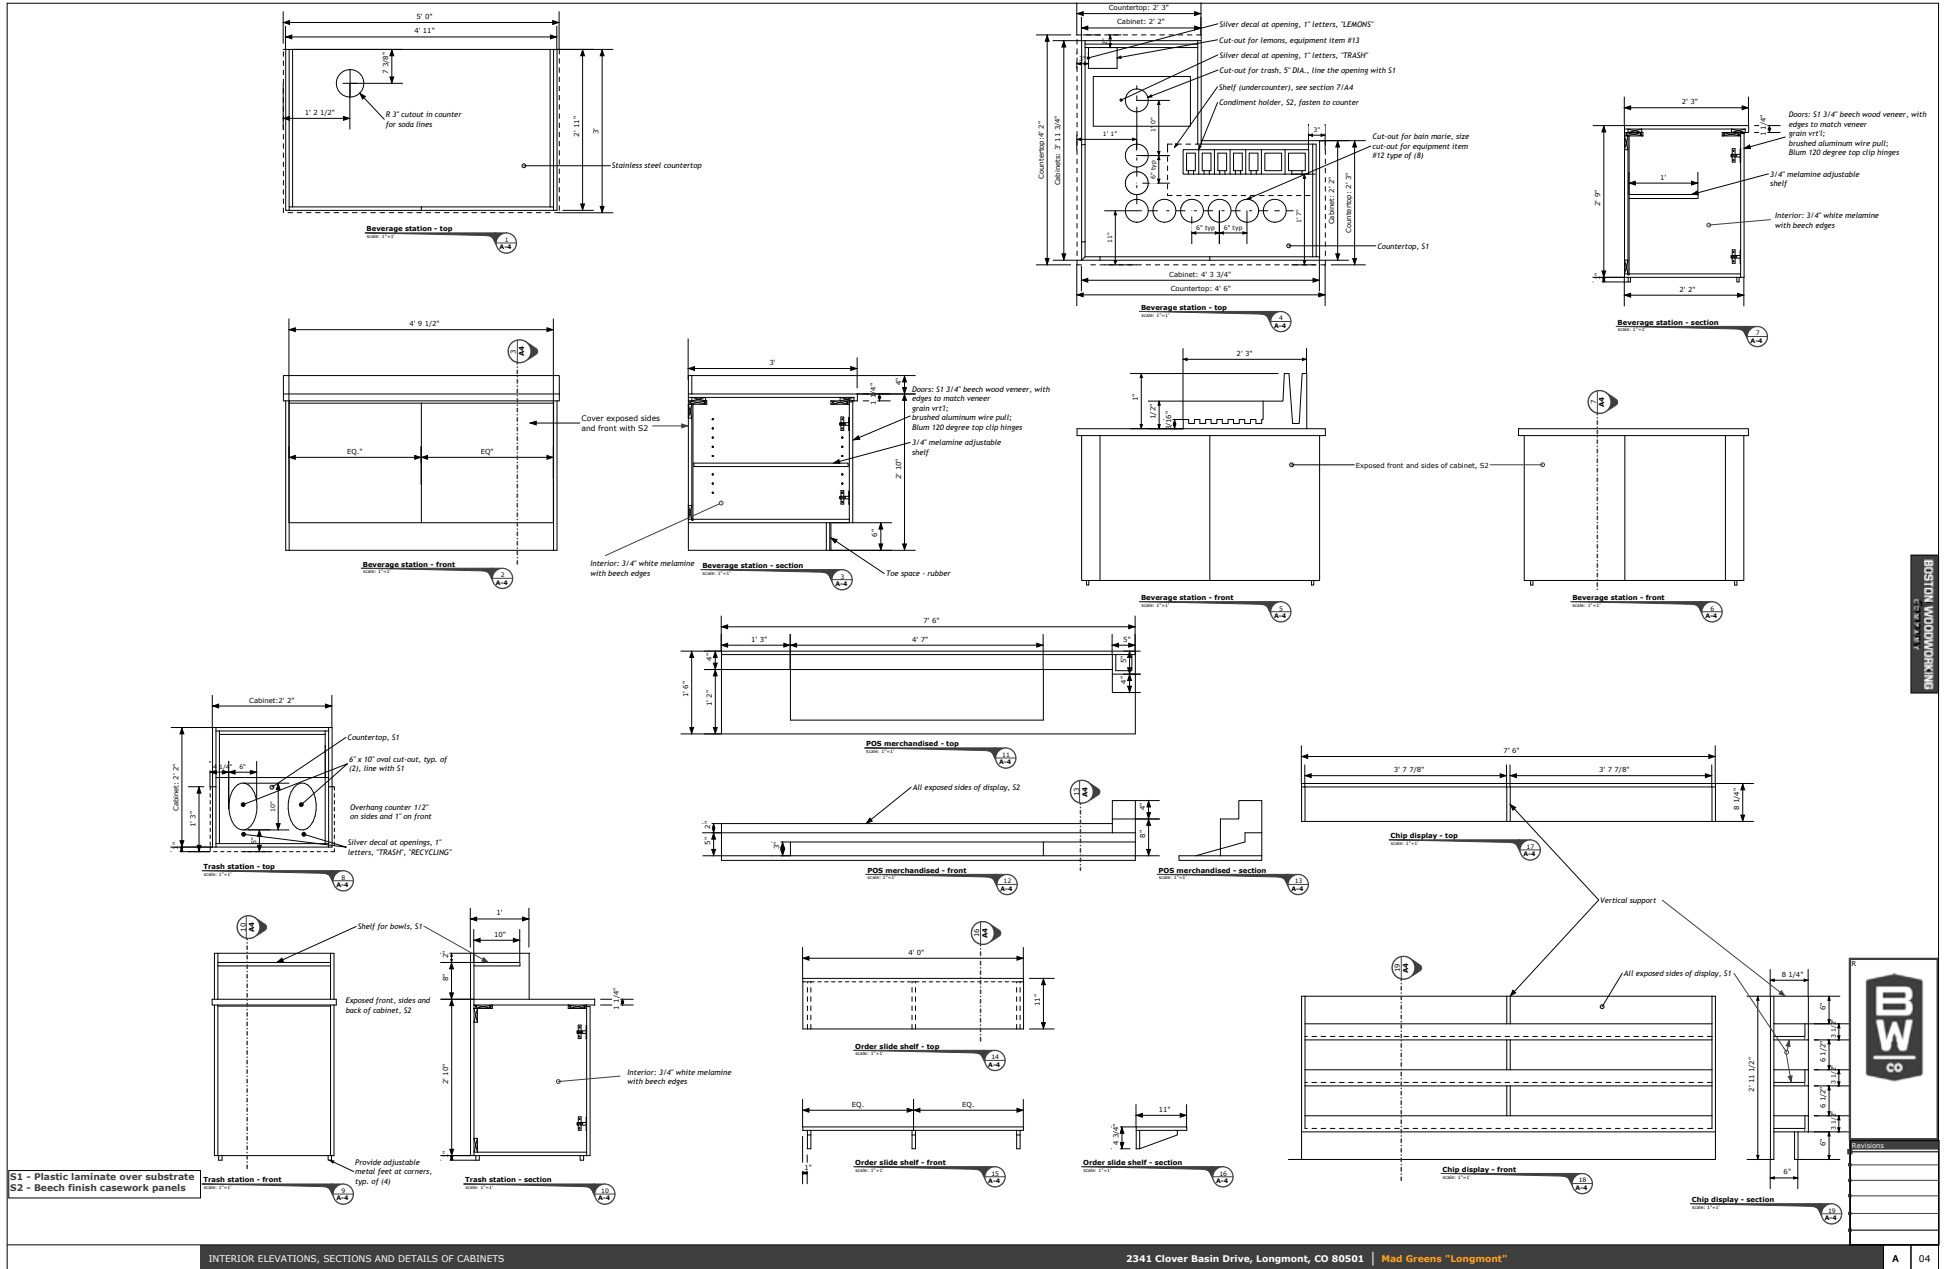

Technical Drawings

Technical drawings including elevation and section drawings

SketchUp and Layout