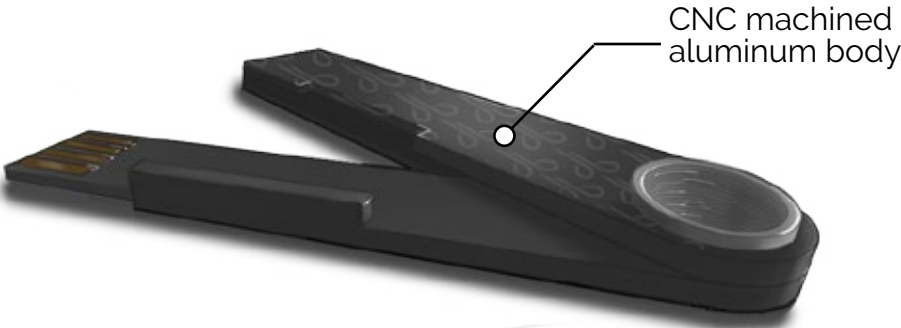

Dennis Bostwick's Portfolio

USB Storage Device

Cintiq and Photoshop

Backpack Design

Designed for young male needing to carry many items between home and school/work.

Cintiq and Photoshop

Fabric pattern

 Pantone 390 M