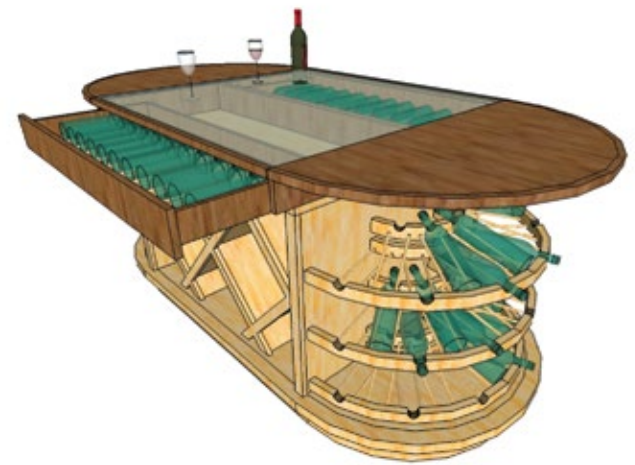

Models built for use
in Google Earth

SketchUp and Photoshop

Wine Cellar

Wine cellar SketchUp model
designed for a client

SketchUp

Wine Cellar

Wine cellar with one of a kind decanting island

SketchUp

Wine Cellar

Contemporary wine cellar design with partial construction drawing

SketchUp

Wine Cellar Photos

Photos of completed wine cellars that I had a role in designing and fabricating

Wine Cellar Photos

Photos of completed wine cellars that I had a role in designing and fabricating

Technical Drawings

Technical drawings including
plan and section drawings

SketchUp and Layout

Bench section

Bench section

Bowl display at sneeze guard

Table top

Table top