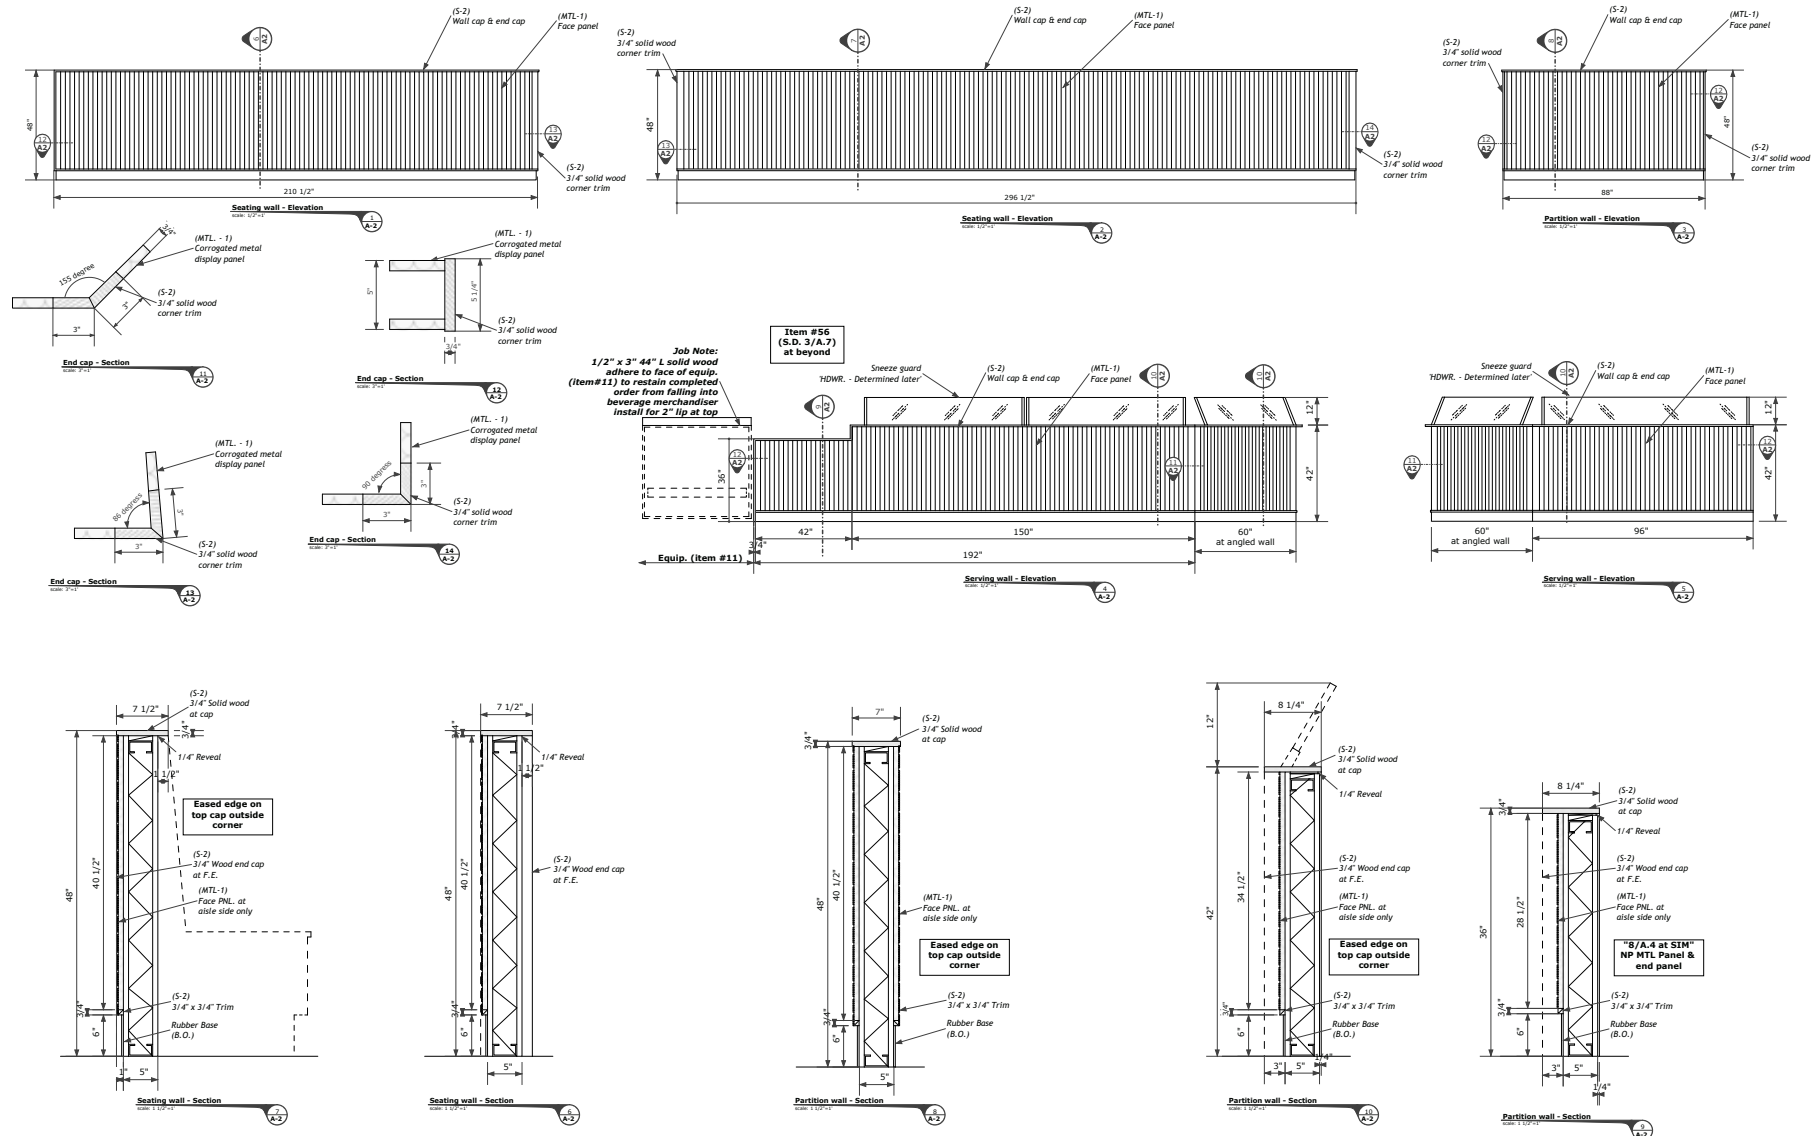

Technical Drawings

Technical drawings including elevation and section drawings

SketchUp and Layout

Drawings based on plans from 1/24/2010

DENNIS BOSTWICK