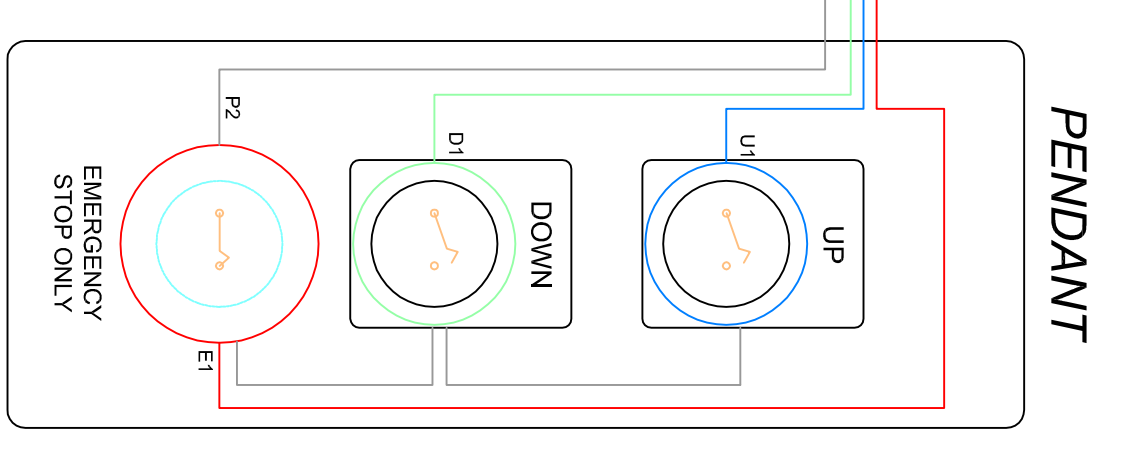

BOX ON CATWALK

ELECTRICAL BOX ON WINCH

Electrical part list for 1 winch for the KEC	p/n	Qty	Unit
1 2kVac transformer 208V/AC - 24V/AC out, 50VA	PH60ML	1	ea
2 3-Pole Contactor, ABB, NO, 24V coil AC	A9 30 10 B1	3	ea
3 Mechanical Interlock, ABB	VM-1	1	ea
4 Thermal Overload, ABB, 2.2 to 3.1 A, range TA25DU3.1	TA25DU3.1	1	ea
5 limit switch 250V 3A, 1.50 relay gear, TER GFAC	TER GFAC	1	ea
6 ABB Fusible Disconnect with handle and shaft OSS30AC12P	OSS30AC12P	1	ea
7 class CC fuse time delay 5A	ATDR5	3	ea
8 Terminal Block, Entrelact, din mount	115116 07	5	ea
9 Terminal block ends	113268 16	2	ea
10 Terminal block jumper strgs. (10 position)	16897207	1	ea
11 Electrical Box, 12 X 12 X 6 BOX, SCREW DOWN, LD	FF3903001	1	ea
12 pendant, Charlie 24 V emergency stop mushroom, up and		1	ea
13 16 X 4 neoprene covered cable		45	ft.
14 liquid tight flexible nominal tubing Heyco Flex II 1/2"	8451	10	ft.
15 jumper star-delta connections ABB	BEU 16-1	1	pair
16 Ferraz Shaw nut fuse holder CC class	USOC1	1	ea
17 midgel fast acting fuse 1A	ATM1	1	ea
18 Oxyron safety limit switch	DND-212IN	1	ea
19 ABB illuminated push button 60mm	MWMTA-1TR	1	ea
20 ABB 2 NC red contact block w/ih holder	MCB-02	2	ea
21 ABB lamp block	MLB-1	1	ea
22 ABB lamp 24V AC/DC for lamp block MLB-1	K42-2021	1	ea
23 ABB non illuminated double push button w/ hie & black	MPDS-1TB	1	ea
24 ABB NO contact block	MCB-10	1	ea
25 ABB NO contact block w/ holder	MCBH-10	1	ea
26 ABB key switch 2 pos	MSSK2-101	1	ea
27 ABB 3 block holder for push button	MCBH-001	1	ea
28 ABB NO contact block	MCB-10	1	ea
30 bulb holder for LED	8275K21	1	ea
31 miniature LED bulb lights	6570735	1	ea