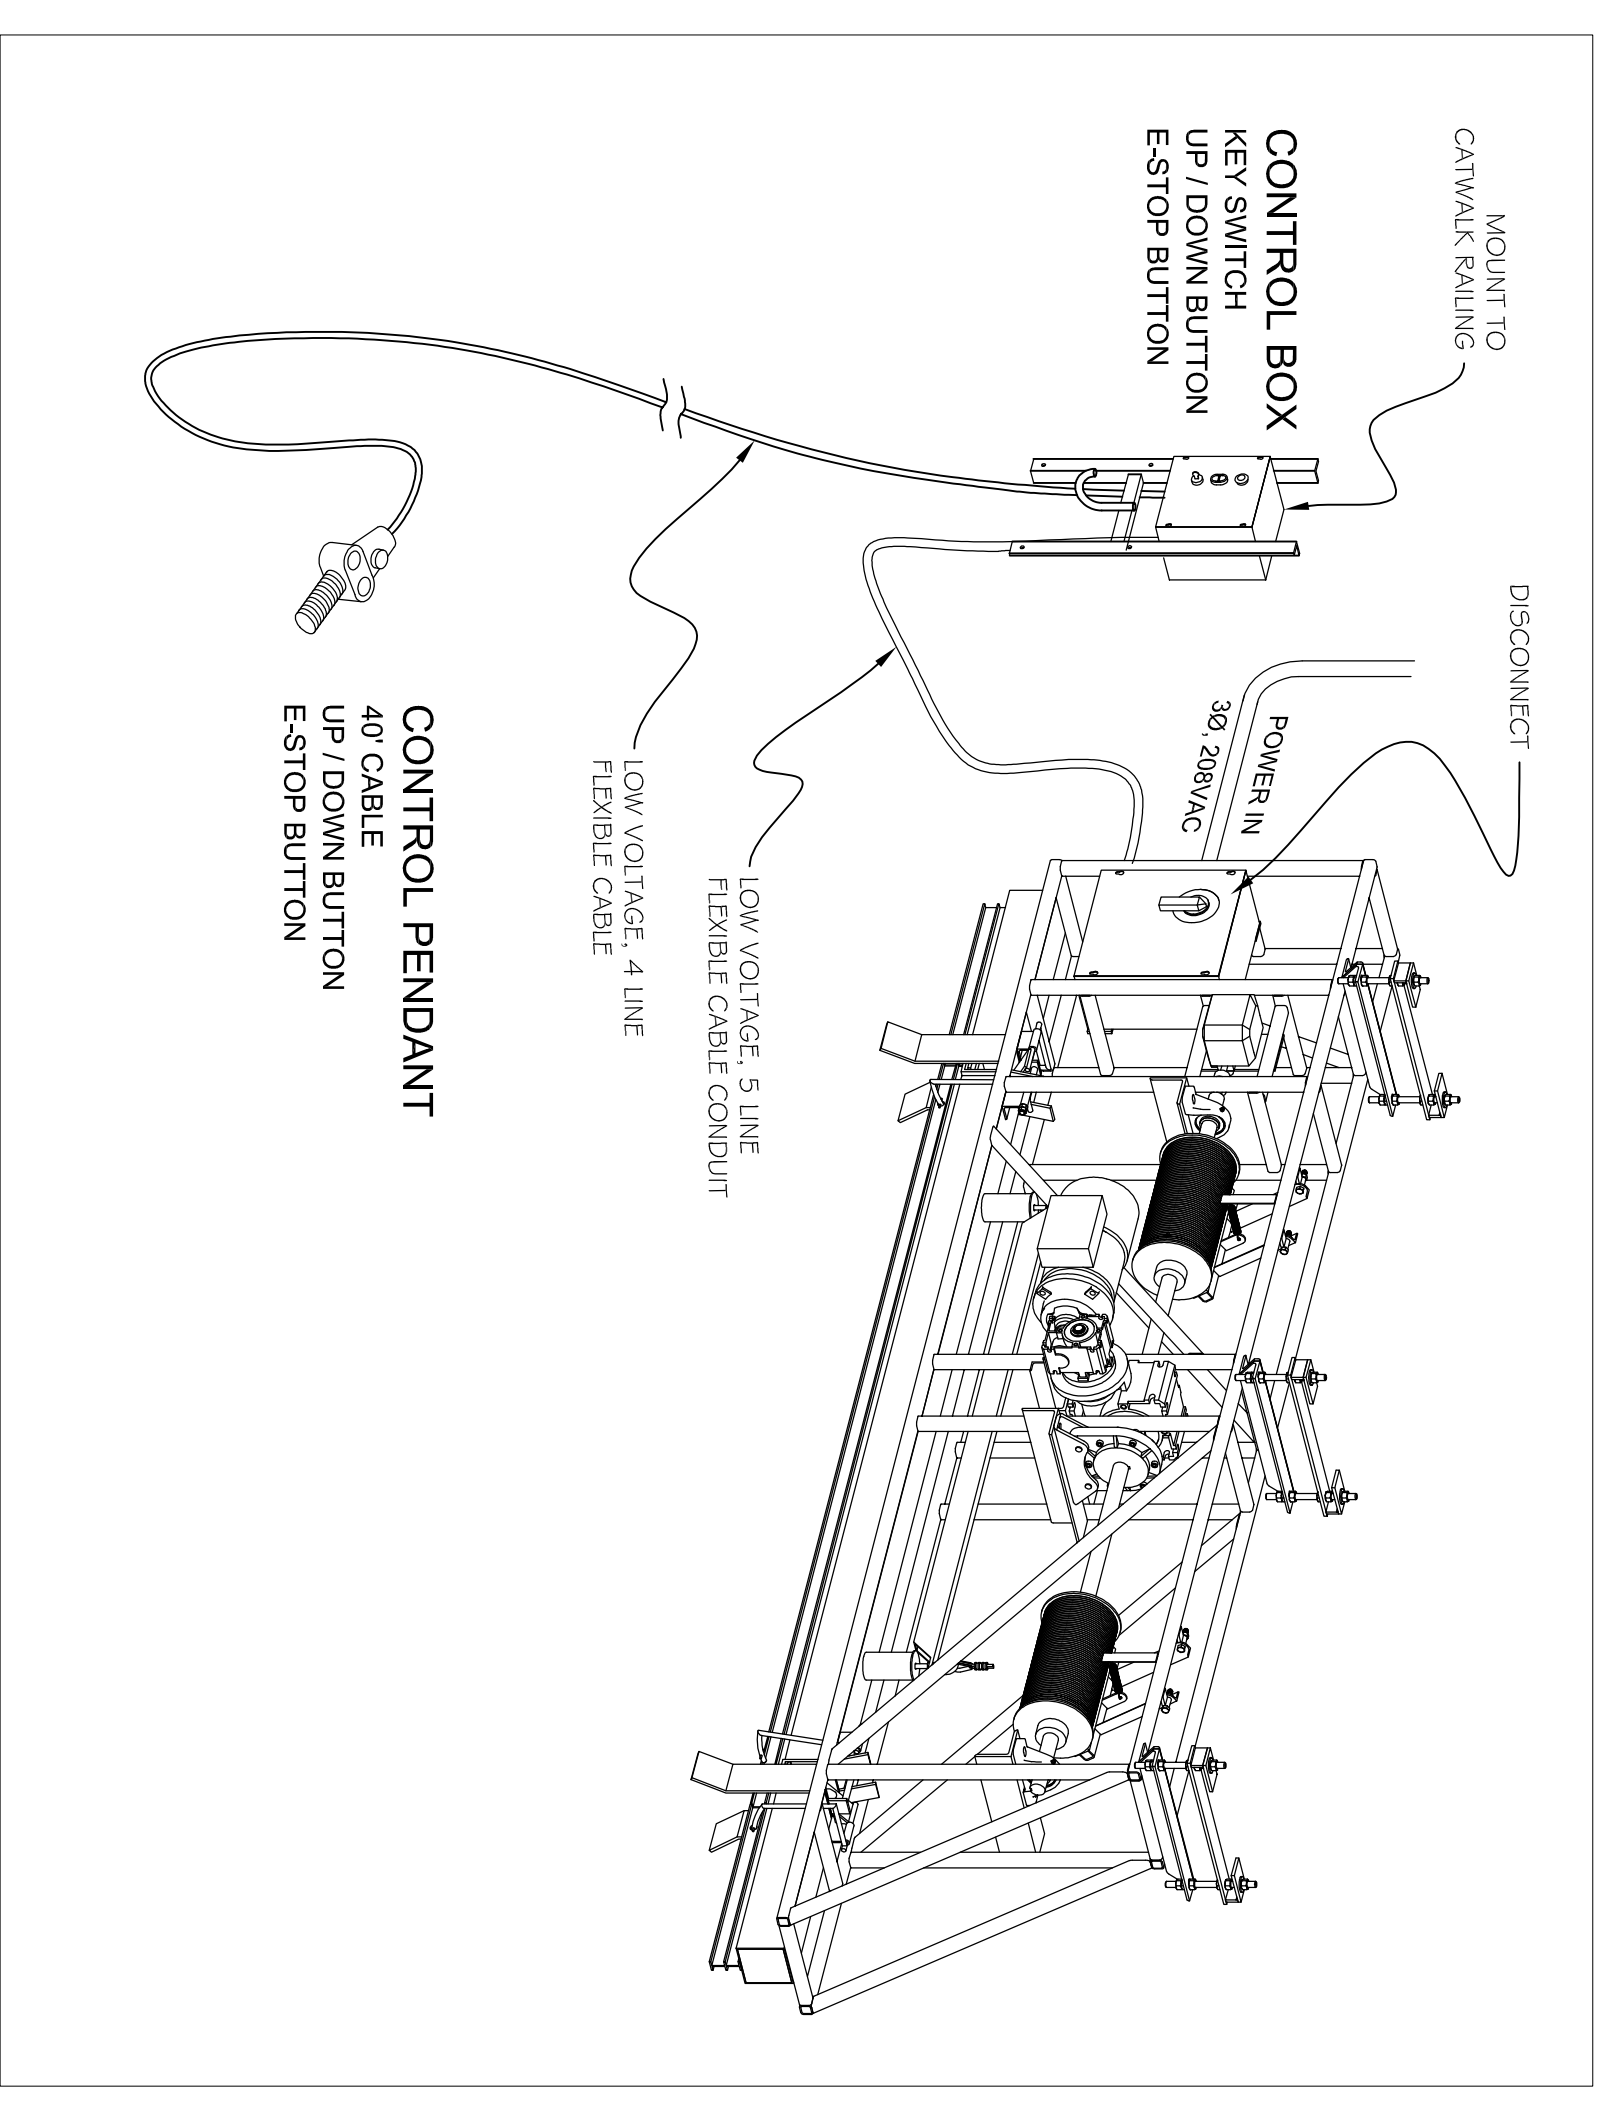

BOX ON CATWALK

ELECTRICAL BOX ON WINCH

Electrical part list for 1 winch for the KEC	p/n	Qty	Unit
1 2kVac transformer 208V/AC - 24V/AC out, 50VA	PH60ML	1	ea
2 3-Pole Contactor, ABB, NO, 24V coil AC	A9 30 10 B1	3	ea
3 Mechanical Interlock, ABB	VM-1	1	ea
4 Thermal Overload, ABB, 2.2 to 3.1 A, range TA25DU3.1	TA25DU3.1	1	ea
5 limit switch 250V 3A, 1.50 relay gear, TER GFAC	TER GFAC	1	ea
6 ABB Fusible Disconnect with handle and shaft OSS30AC12P	OSS30AC12P	1	ea
7 class CC fuse time delay 5A	ATDR5	3	ea
8 Terminal Block, Entrelact, din mount	115116 07	5	ea
9 Terminal block ends	113268 16	2	ea
10 Terminal block jumper strgs. (10 position)	16897207	1	ea
11 Electrical Box, 12 X 12 X 6 BOX, SCREW DOWN, LD	FF3903001	1	ea
12 pendant, Charlie 24 V emergency stop mushroom, up and		1	ea
13 16 X 4 neoprene covered cable		45	ft.
14 liquid tight flexible nominal tubing Heyco Flex II 1/2"	8451	10	ft.
15 jumper star-delta connections ABB	BEU 16-1	1	pair
16 Ferraz Shaw nut fuse holder CC class	USOC1	1	ea
17 midgel fast acting fuse 1A	ATM1	1	ea
18 Oxyron safety limit switch	DND-212IN	1	ea
19 ABB illuminated push button 60mm	MWMTA-1TR	1	ea
20 ABB 2 NC red contact block w/ih holder	MCB-02	2	ea
21 ABB lamp block	MLB-1	1	ea
22 ABB lamp 24V AC/DC for lamp block MLB-1	K42-2021	1	ea
23 ABB non illuminated double push button w/ hie & black	MPDS-1TB	1	ea
24 ABB NO contact block	MCB-10	1	ea
25 ABB NO contact block w/ holder	MCBH-10	1	ea
26 ABB key switch 2 pos	MSSK2-101	1	ea
27 ABB 3 block holder for push button	MCBH-001	1	ea
28 ABB NO contact block	MCB-10	1	ea
30 bulb holder for LED	8275K21	1	ea
31 miniature LED bulb lights	6570735	1	ea

Project ELECTRICAL	Sheet 08-002-
Date JAN 9 2008	45 R2
Scale NTS	