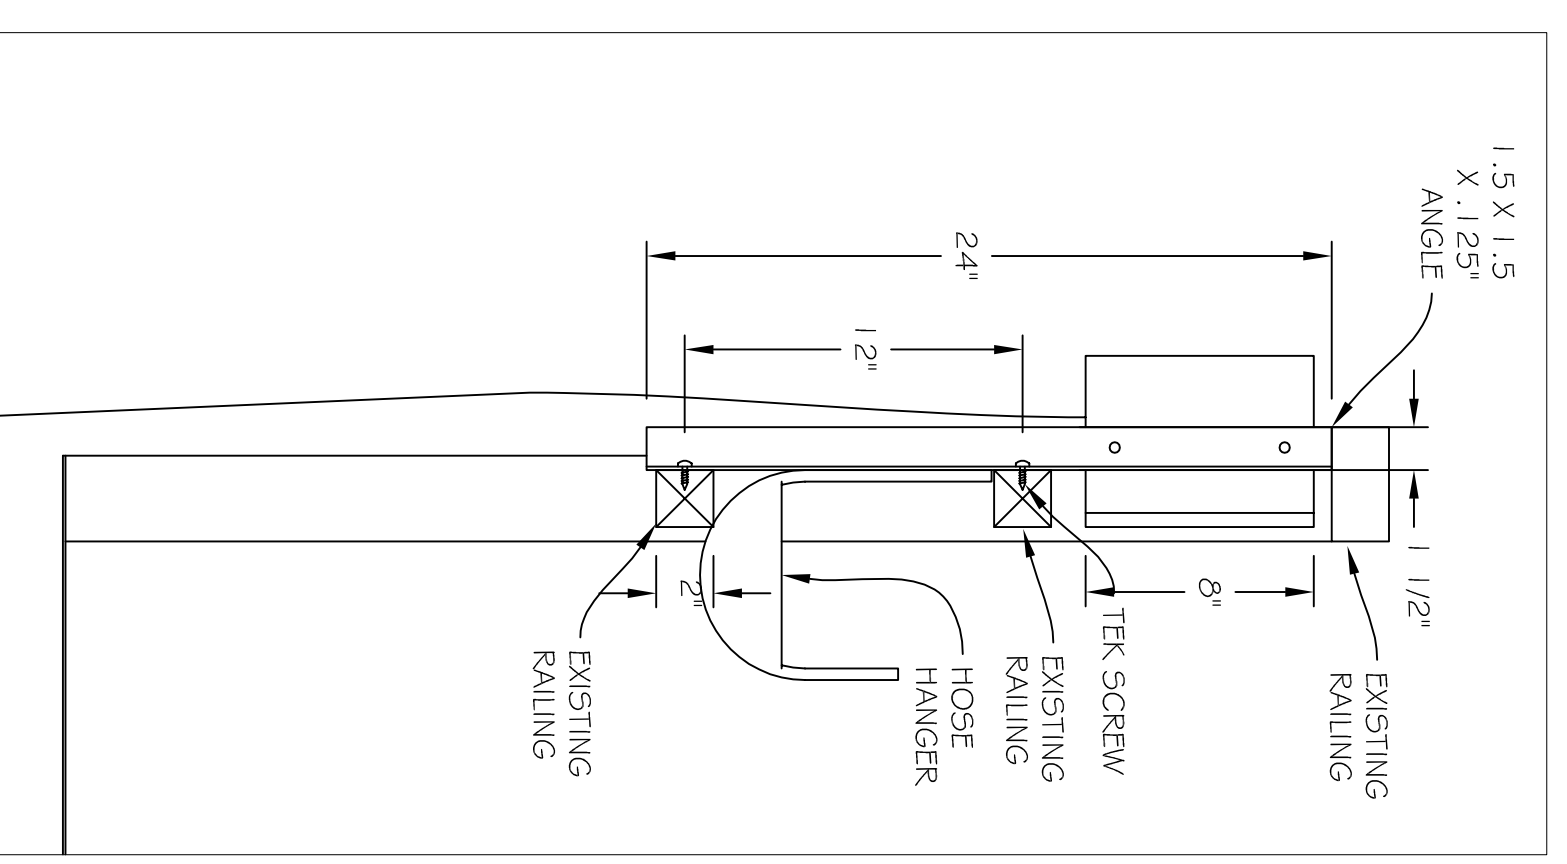

BOX ON CATWALK

ELECTRICAL BOX ON WINCH

Electrical part list for 1 winch for the KEC	p/n	Qty	Unit
1 2kVac transformer 208V/AC - 24V/AC out, 50VA	PH60ML	1	ea
2 3-Pole Contactor, ABB, NO, 24V coil AC	A9 30 10 B1	3	ea
3 Mechanical Interlock, ABB	VM-1	1	ea
4 Thermal Overload, ABB, 2.2 to 3.1 A, range TA25DU3.1	TA25DU3.1	1	ea
5 limit switch 250V 3A, 1.50 relay gear, TER GFAC	TER GFAC	1	ea
6 ABB Fusible Disconnect with handle and shaft OSS30AC12P	OSS30AC12P	1	ea
7 class CC fuse time delay 5A	ATDR5	3	ea
8 Terminal Block, Entrelact, din mount	115116 07	5	ea
9 Terminal block ends	113268 16	2	ea
10 Terminal block jumper strgs. (10 position)	16897207	1	ea
11 Electrical Box, 12 X 12 X 6 BOX, SCREW DOWN, LD	FF3903001	1	ea
12 pendant, Charlie 24 V emergency stop mushroom, up and		1	ea
13 16 X 4 neoprene covered cable		45	ft.
14 liquid tight flexible nominal tubing Heyco Flex II 1/2"	8451	10	ft.
15 jumper star-delta connections ABB	BEU 16-1	1	pair
16 Ferraz Shaw nut fuse holder CC class	USOC1	1	ea
17 midgel fast acting fuse 1A	ATM1	1	ea
18 Oxyron safety limit switch	DND-212IN	1	ea
19 ABB illuminated push button 60mm	MWMTA-1TR	1	ea
20 ABB 2 NC red contact block w/ih holder	MCB-02	2	ea
21 ABB lamp block	MLB-1	1	ea
22 ABB lamp 24V AC/DC for lamp block MLB-1	K42-2021	1	ea
23 ABB non illuminated double push button w/ hie & black	MPDS-1TB	1	ea
24 ABB NO contact block	MCB-10	1	ea
25 ABB NO contact block w/ holder	MCBH-10	1	ea
26 ABB key switch 2 pos	MSSK2-101	1	ea
27 ABB 3 block holder for push button	MCBH-001	1	ea
28 ABB NO contact block	MCB-10	1	ea
30 bulb holder for LED	8275K21	1	ea
31 miniature LED bulb lights	6570735	1	ea

Project ELECTRICAL	Sheet 08-002-
Date JAN 9 2008	45 R2
Scale NTS	