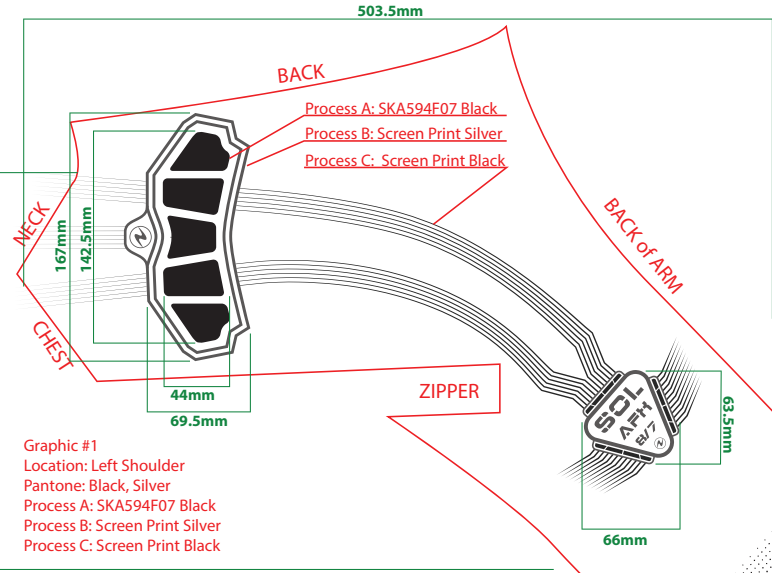

Graphic #10
Location: Left Shoulder
Pantone: Black, Silver
Process A: SKA594F07 Black
Process B: Screen Print Silver
Process C: Screen Print Black

Graphic #2
Location: Left Arm Cuff
Pantone: Silver, Black
Process A: Black Silicone
Process B: Screen Print Silver