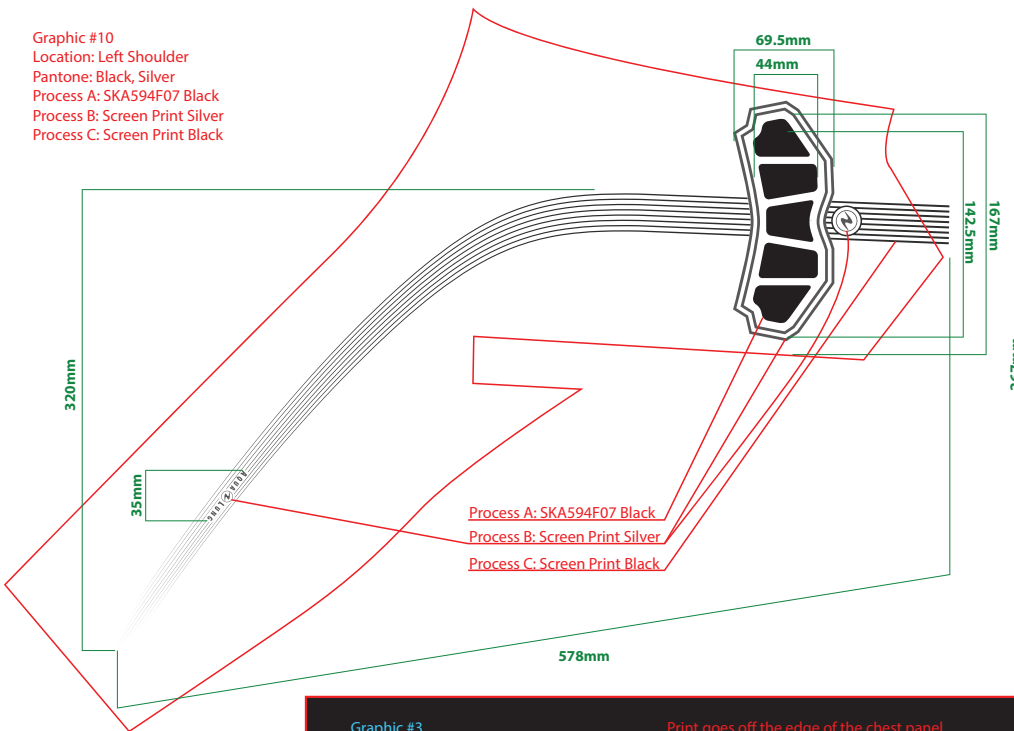

Graphic #10
Location: Left Shoulder
Pantone: Black, Silver
Process A: SKA594F07 Black
Process B: Screen Print Silver
Process C: Screen Print Black

Graphic #2
Location: Left Arm Cuff
Pantone: Silver, Black
Process A: Black Silicone
Process B: Screen Print Silver