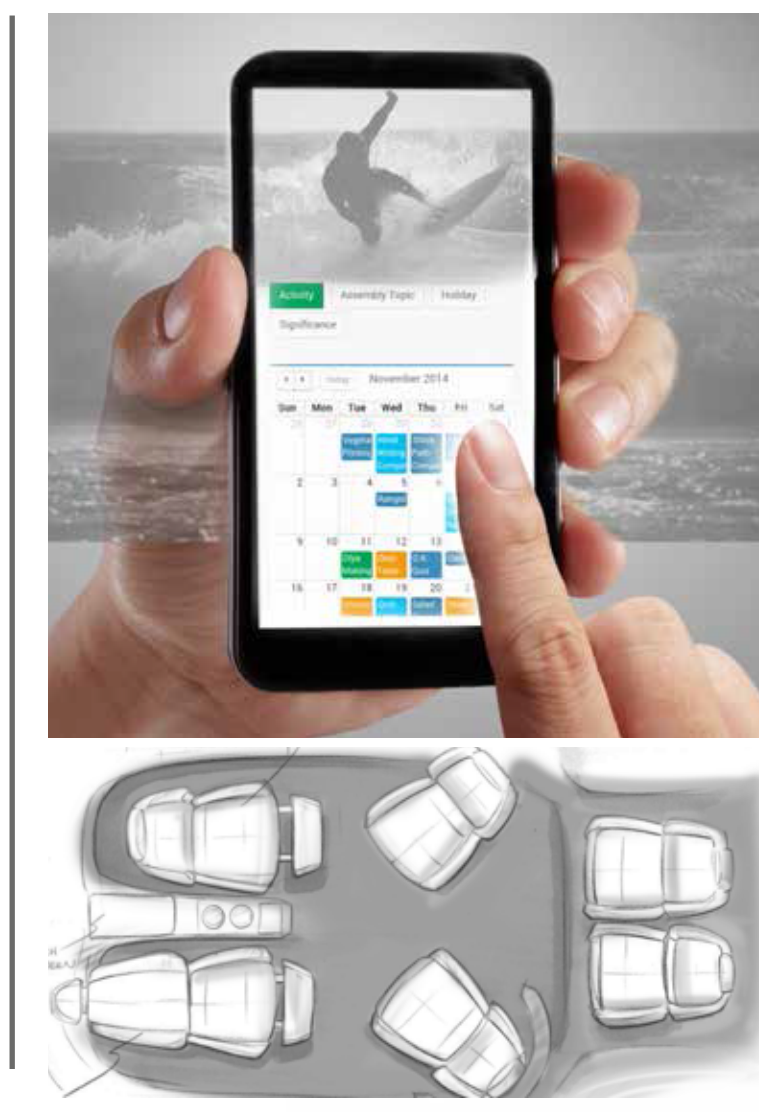

DESIGN FEATURES

SEAT CONFIGURATIONS / Smart phone controlled

social interaction

Entertainment

Full capacity seating + Cargo

Cargo mode

USE SCENARIOS