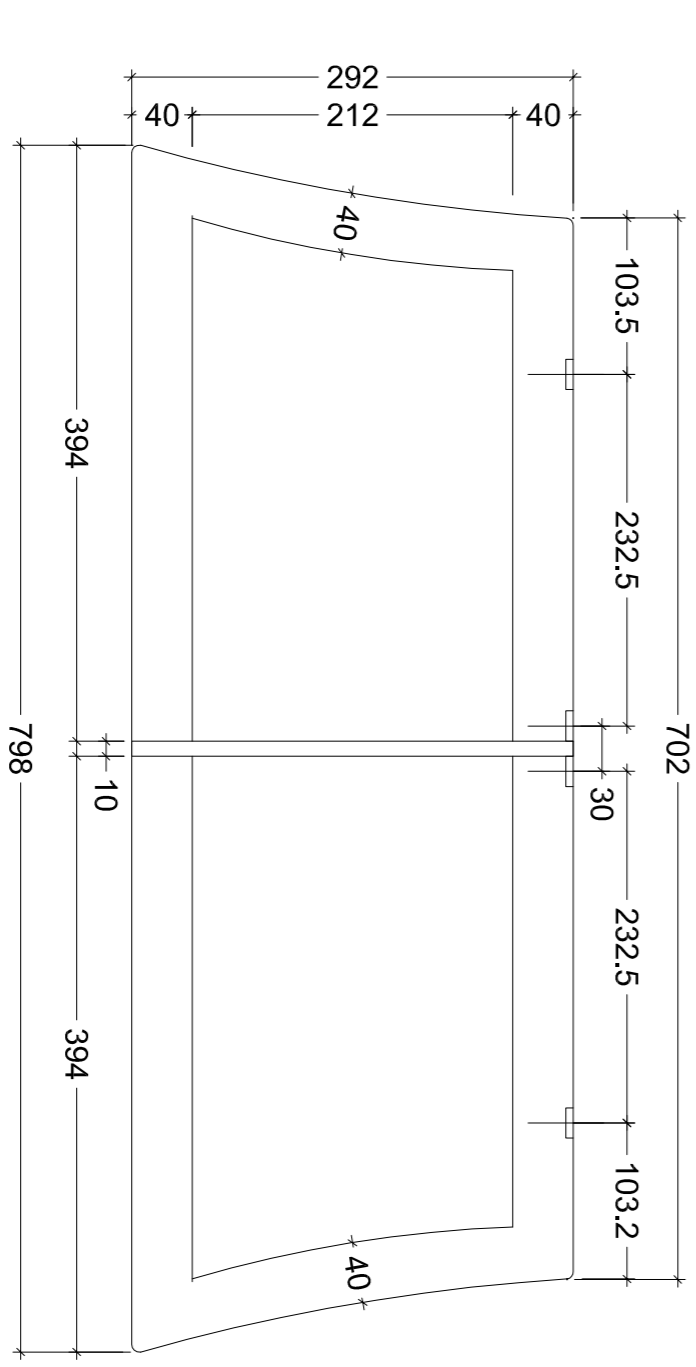

NOTES:

Ø1100MM EMPERADOR MARBLE TOP

LEGS: 40X10MM BRIGHT MILD STEEL CONSTRUCTION WITH PAINTED BRASS FINISH

BESPOKE COFFEE TABLE
PLAN VIEW
SCALE 1:5

BESPOKE COFFEE TABLE
PLAN VIEW: HIDDEN DETAIL
SCALE 1:5

BESPOKE COFFEE TABLE
SIDE ELEVATION
SCALE 1:5

BESPOKE COFFEE TABLE
SECTION 1: SIDE ELEVATION
SCALE 1:5

BESPOKE COFFEE TABLE
SIDE ELEVATION: LEGS
SCALE 1:5

DETAIL 01
SECTION 1
SCALE 1:1

40MM EMPERADOR MARBLE TOP
WITH REVERSE WATERFALL
DETAIL

TOP BONDED TO 18MM
MDF PANEL AND SCREWED
FROM BELOW

40X10MM BRIGHT MILD
STEEL LEGS WITH
PAINTED BRASS FINISH

Rev	Changes	Date
00		00.00.00

This drawing is the copyright property of Decorus Furniture Ltd. Do not scale. All dimensions to be checked on site.

Client -
Site Address -

Scale 1:5 & 1:1 @ A1
Date Drawn 21.01.2013
Drawing Status TO BE APPROVED

BESPOKE COFFEE TABLE

Job No	Drawing Number	Revision
1032	BCT-1032-01	00