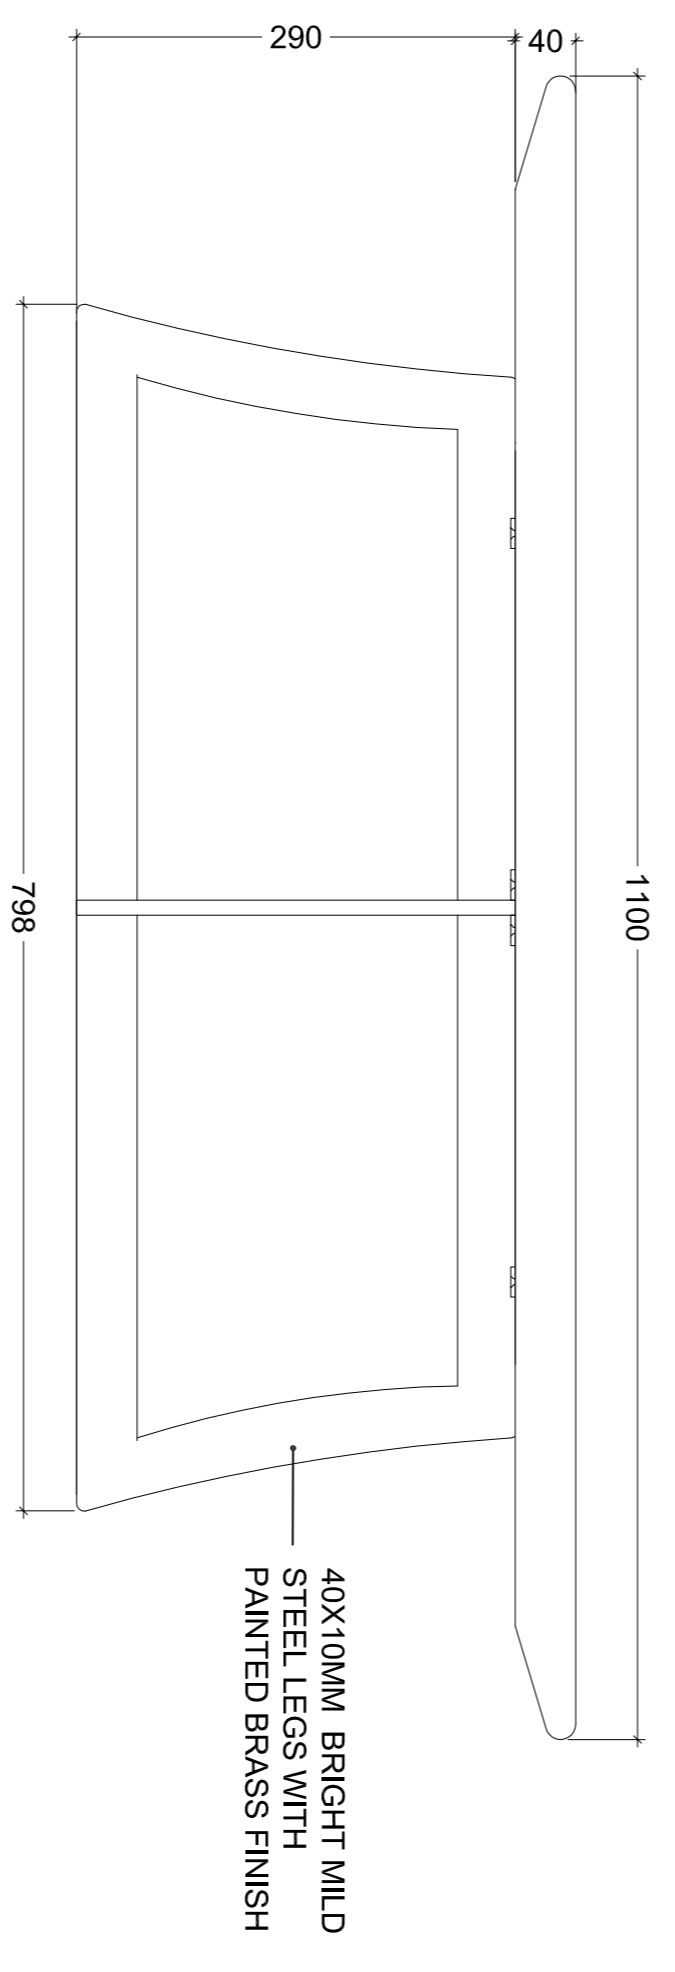

NOTES:

Ø1100MM EMPERADOR MARBLE TOP

LEGS: 40X10MM BRIGHT MILD STEEL CONSTRUCTION WITH PAINTED BRASS FINISH

BESPOKE COFFEE TABLE
PLAN VIEW
SCALE 1:5

BESPOKE COFFEE TABLE
PLAN VIEW: HIDDEN DETAIL
SCALE 1:5

BESPOKE COFFEE TABLE
SIDE ELEVATION
SCALE 1:5

BESPOKE COFFEE TABLE
SECTION 1: SIDE ELEVATION
SCALE 1:5

BESPOKE COFFEE TABLE
SIDE ELEVATION: LEGS
SCALE 1:5

DETAIL 01
SECTION 1
SCALE 1:1

40MM EMPERADOR MARBLE TOP
WITH REVERSE WATERFALL
DETAIL

TOP BONDED TO 18MM
MDF PANEL AND SCREWED
FROM BELOW

40X10MM BRIGHT MILD
STEEL LEGS WITH
PAINTED BRASS FINISH

Rev	Changes	Date
00		00.00.00

This drawing is the copyright property of Decorus Furniture Ltd. Do not scale. All dimensions to be checked on site.

Client -
Site Address -

Scale 1:5 & 1:1 @ A1
Date Drawn 21.01.2013
Drawing Status TO BE APPROVED

BESPOKE COFFEE TABLE

Job No	Drawing Number	Revision
1032	BCT-1032-01	00