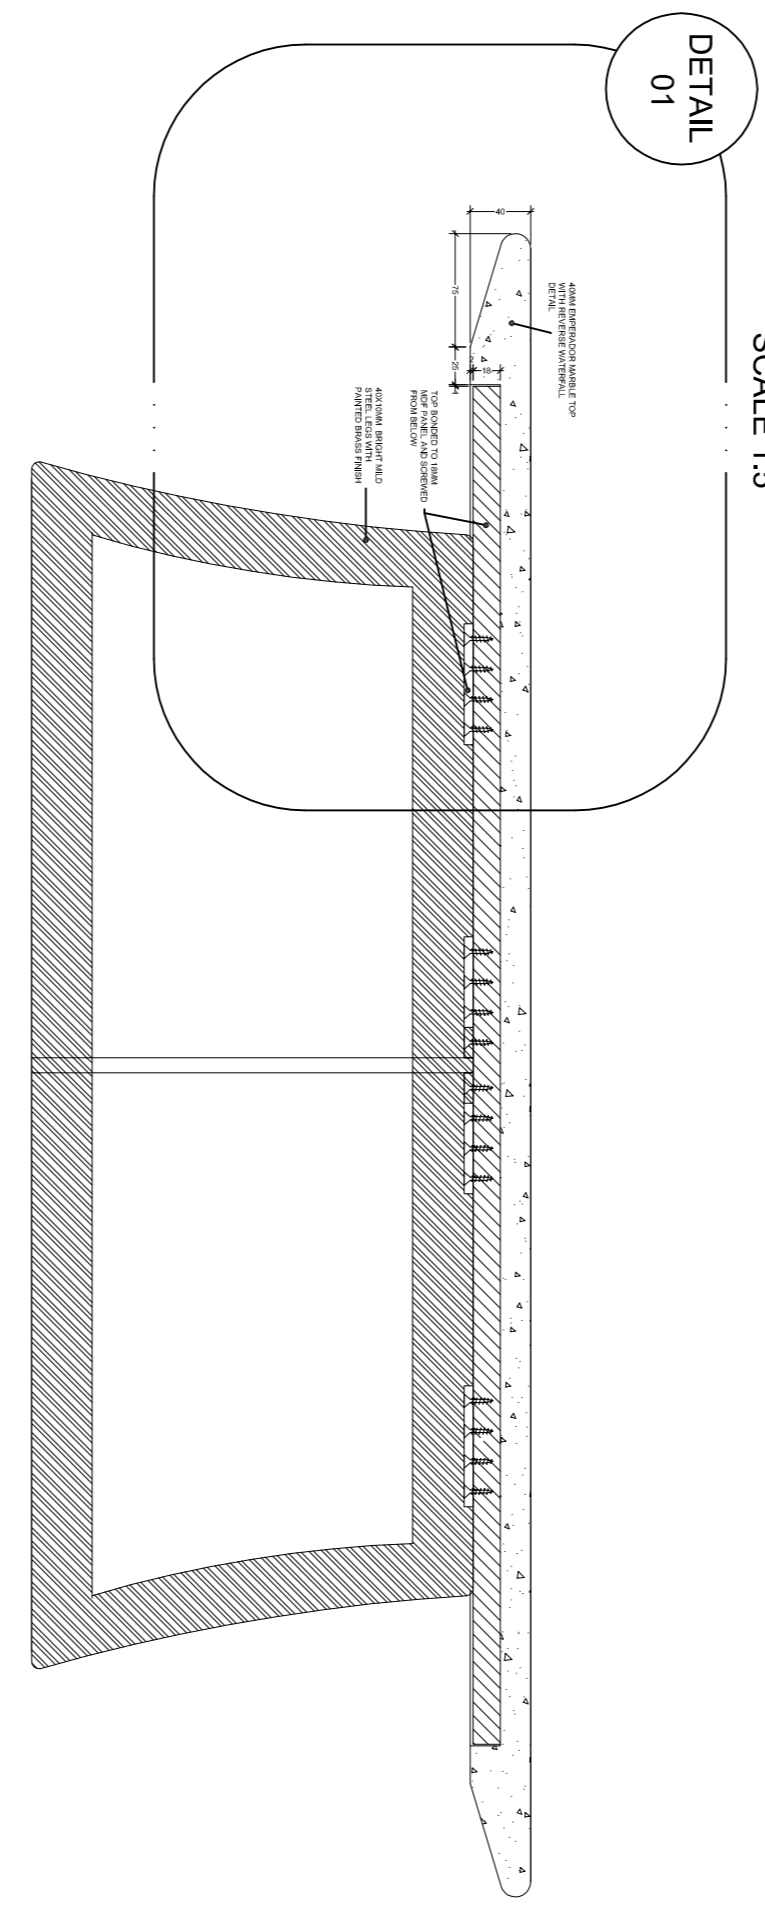

NOTES:

Ø1100MM EMPERADOR MARBLE TOP

LEGS: 40X10MM BRIGHT MILD STEEL CONSTRUCTION WITH PAINTED BRASS FINISH

BESPOKE COFFEE TABLE
PLAN VIEW
SCALE 1:5

BESPOKE COFFEE TABLE
PLAN VIEW: HIDDEN DETAIL
SCALE 1:5

BESPOKE COFFEE TABLE
SIDE ELEVATION
SCALE 1:5

BESPOKE COFFEE TABLE
SECTION 1: SIDE ELEVATION
SCALE 1:5

BESPOKE COFFEE TABLE
SIDE ELEVATION: LEGS
SCALE 1:5

DETAIL 01
SECTION 1
SCALE 1:1

40MM EMPERADOR MARBLE TOP
WITH REVERSE WATERFALL
DETAIL

TOP BONDED TO 18MM
MDF PANEL AND SCREWED
FROM BELOW

40X10MM BRIGHT MILD
STEEL LEGS WITH
PAINTED BRASS FINISH

Rev	Changes	Date
00		00.00.00

This drawing is the copyright property of Decorus Furniture Ltd. Do not scale. All dimensions to be checked on site.

Client -
Site Address -

Scale 1:5 & 1:1 @ A1
Date Drawn 21.01.2013
Drawing Status TO BE APPROVED

BESPOKE COFFEE TABLE

Job No	Drawing Number	Revision
1032	BCT-1032-01	00