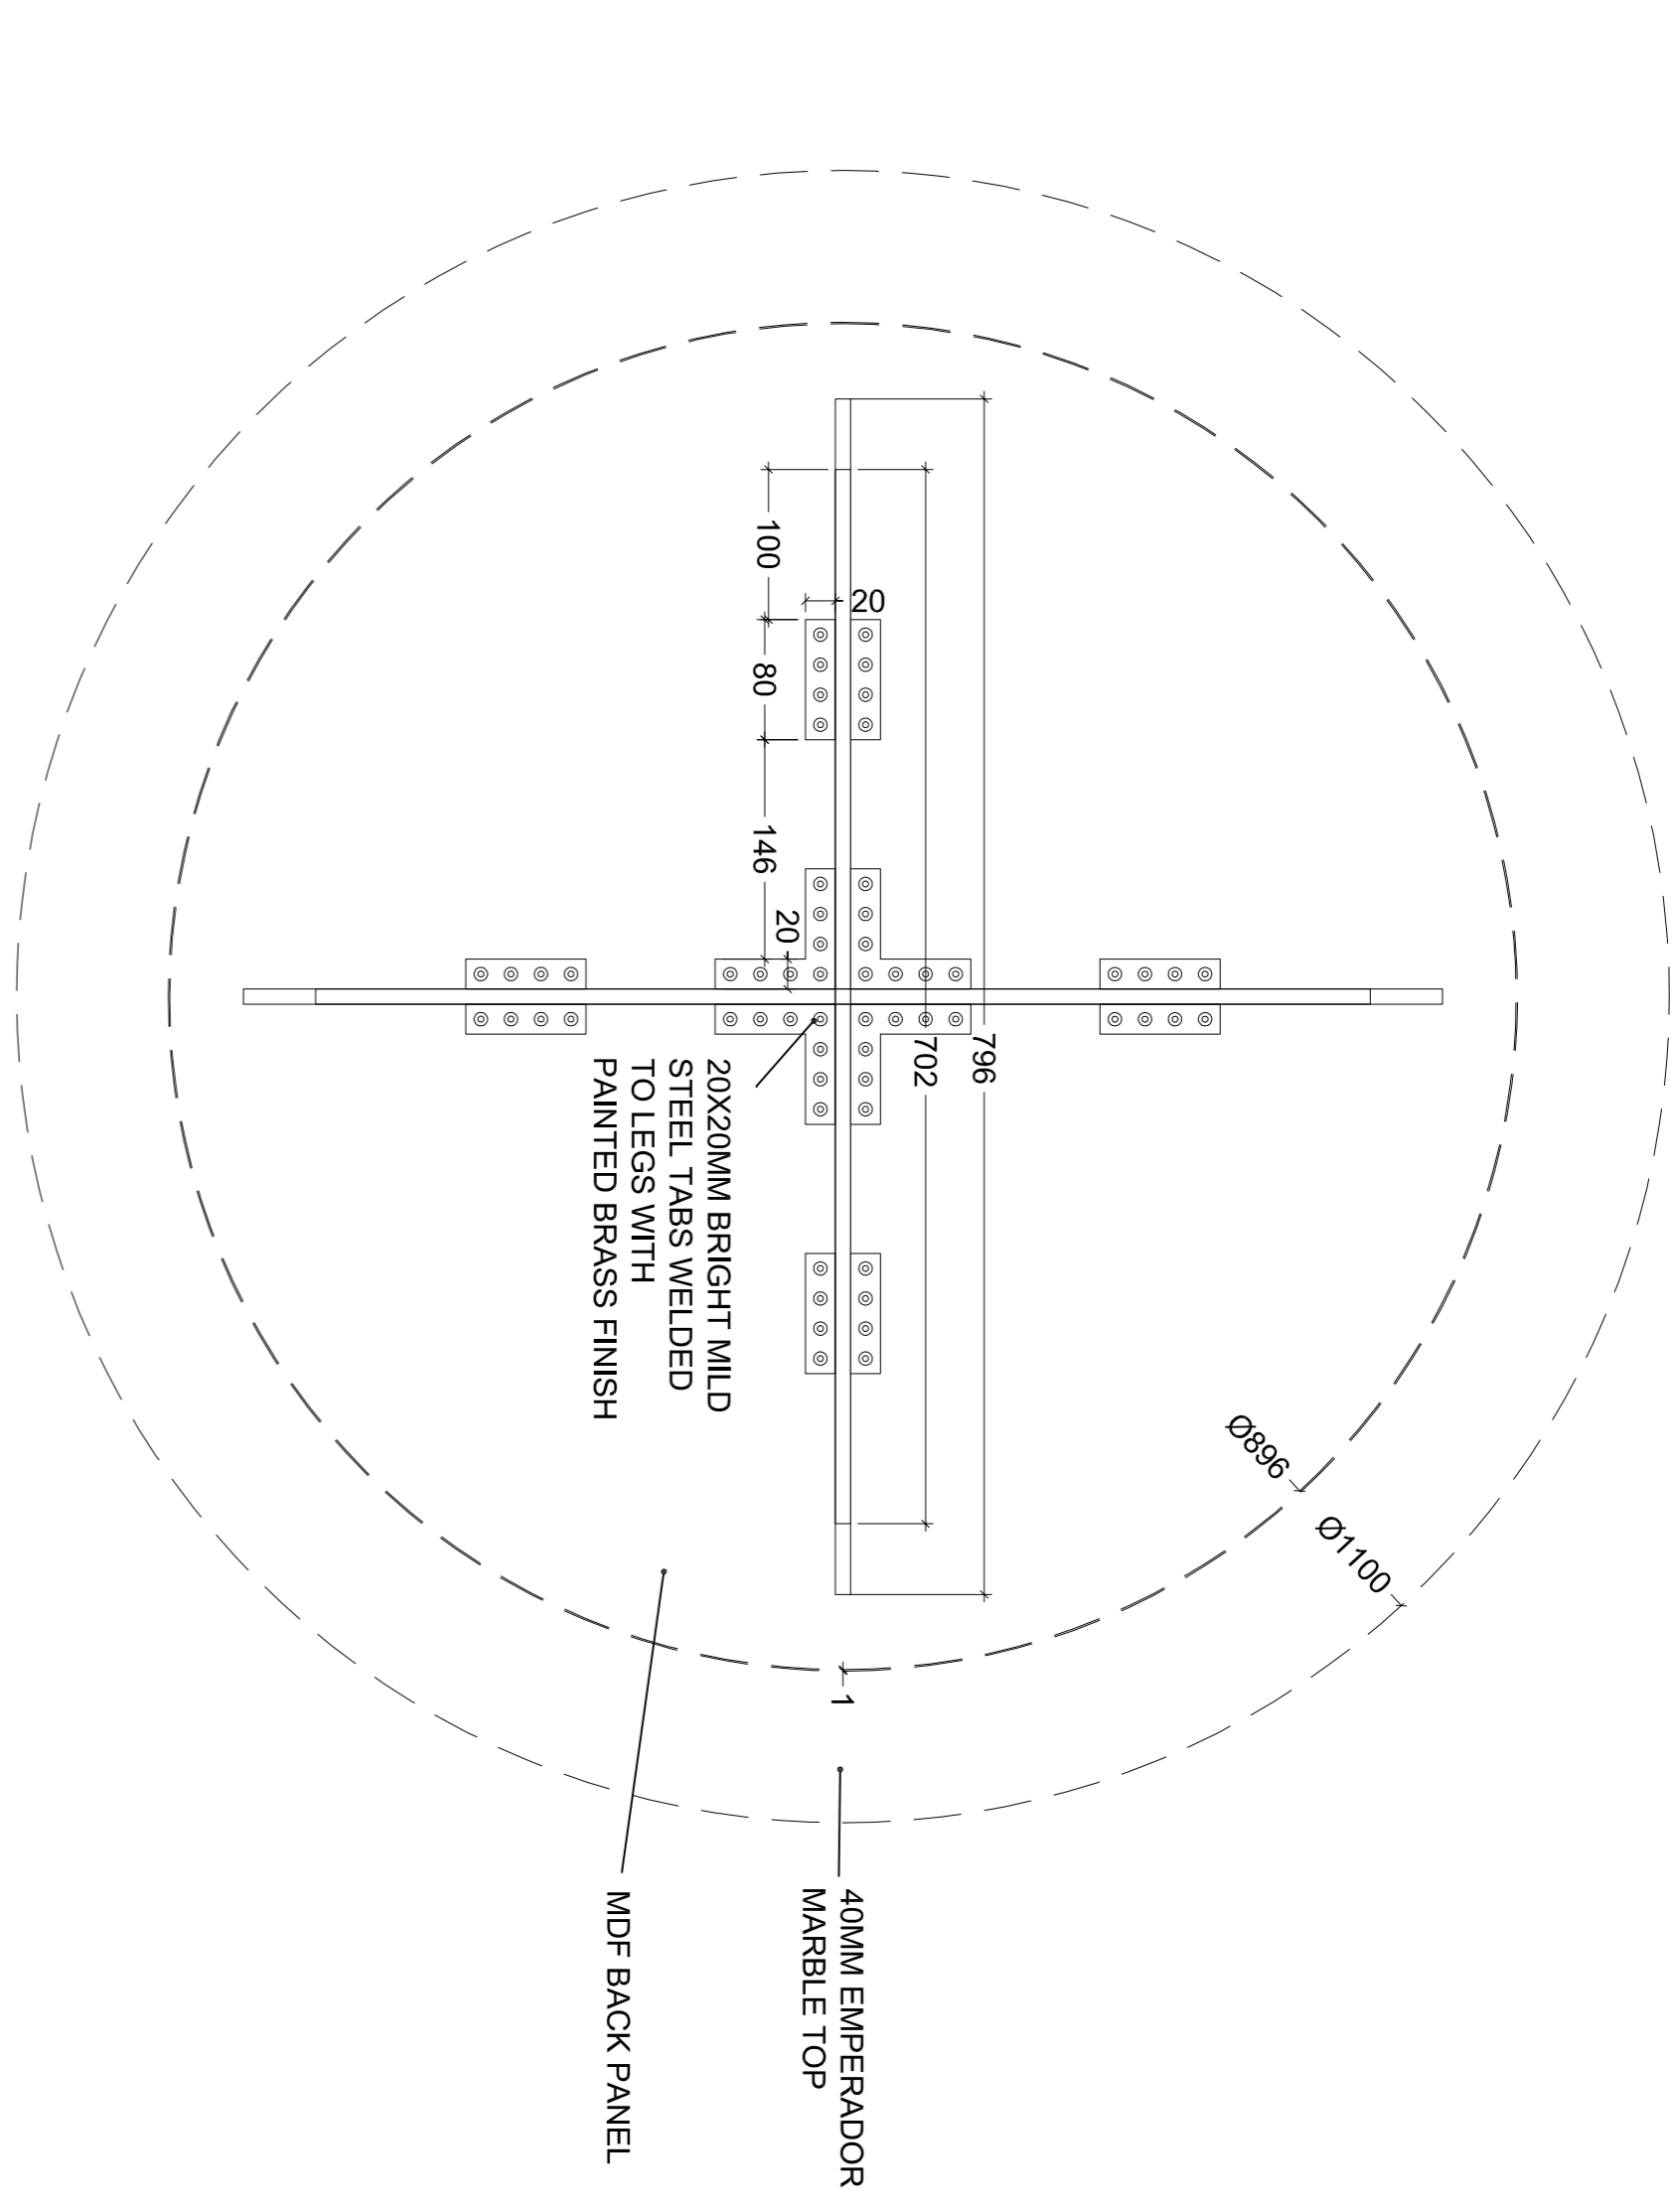

NOTES:

Ø1100MM EMPERADOR MARBLE TOP

LEGS: 40X10MM BRIGHT MILD STEEL CONSTRUCTION WITH PAINTED BRASS FINISH

BESPOKE COFFEE TABLE
PLAN VIEW
SCALE 1:5

BESPOKE COFFEE TABLE
PLAN VIEW: HIDDEN DETAIL
SCALE 1:5

BESPOKE COFFEE TABLE
SIDE ELEVATION
SCALE 1:5

BESPOKE COFFEE TABLE
SECTION 1: SIDE ELEVATION
SCALE 1:5

BESPOKE COFFEE TABLE
SIDE ELEVATION: LEGS
SCALE 1:5

DETAIL 01
SECTION 1
SCALE 1:1

40MM EMPERADOR MARBLE TOP
WITH REVERSE WATERFALL
DETAIL

TOP BONDED TO 18MM
MDF PANEL AND SCREWED
FROM BELOW

40X10MM BRIGHT MILD
STEEL LEGS WITH
PAINTED BRASS FINISH

Rev	Changes	Date
00		00.00.00

This drawing is the copyright property of Decorus Furniture Ltd. Do not scale. All dimensions to be checked on site.

Client -
Site Address -

Scale 1:5 & 1:1 @ A1
Date Drawn 21.01.2013
Drawing Status TO BE APPROVED

BESPOKE COFFEE TABLE

Job No	Drawing Number	Revision
1032	BCT-1032-01	00