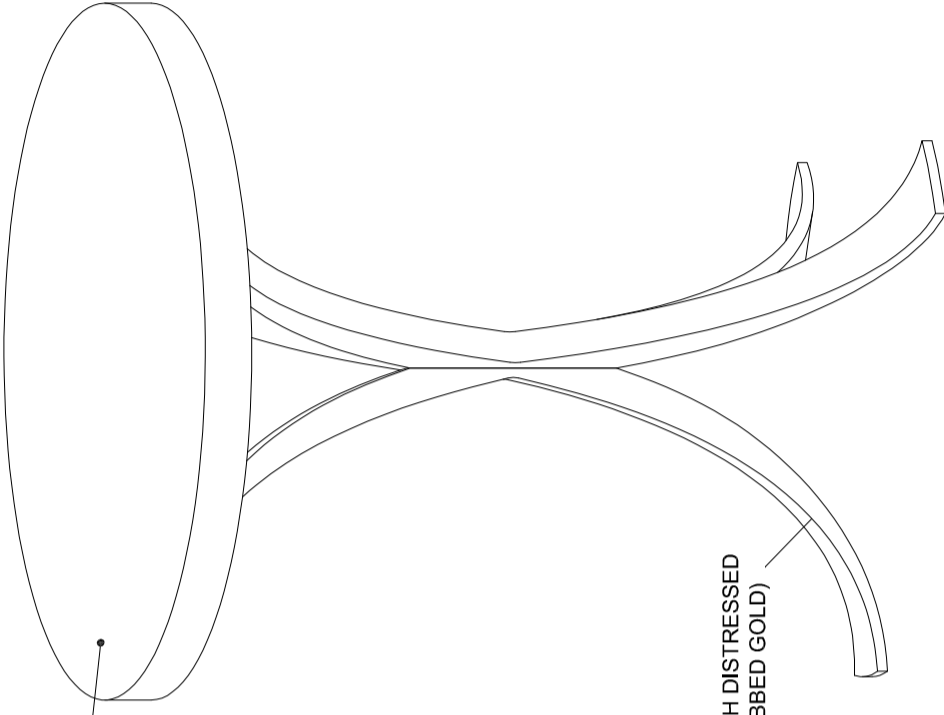

NOTES:

30MM AGED PITTED
BRONZE TOP WITH 2MM
RADIUS ON ALL EDGES

STEEL LEGS WITH
DISTRESSED GOLD FINISH
(RUBBED GOLD)

30mm AGED PITTED
BRONZE TOP WITH 2MM
RADIUS ON ALL EDGES

30mm AGED PITTED
BRONZE TOP WITH 2MM
RADIUS ON ALL EDGES

STEEL LEGS WITH DISTRESSED
GOLD FINISH (RUBBED GOLD)