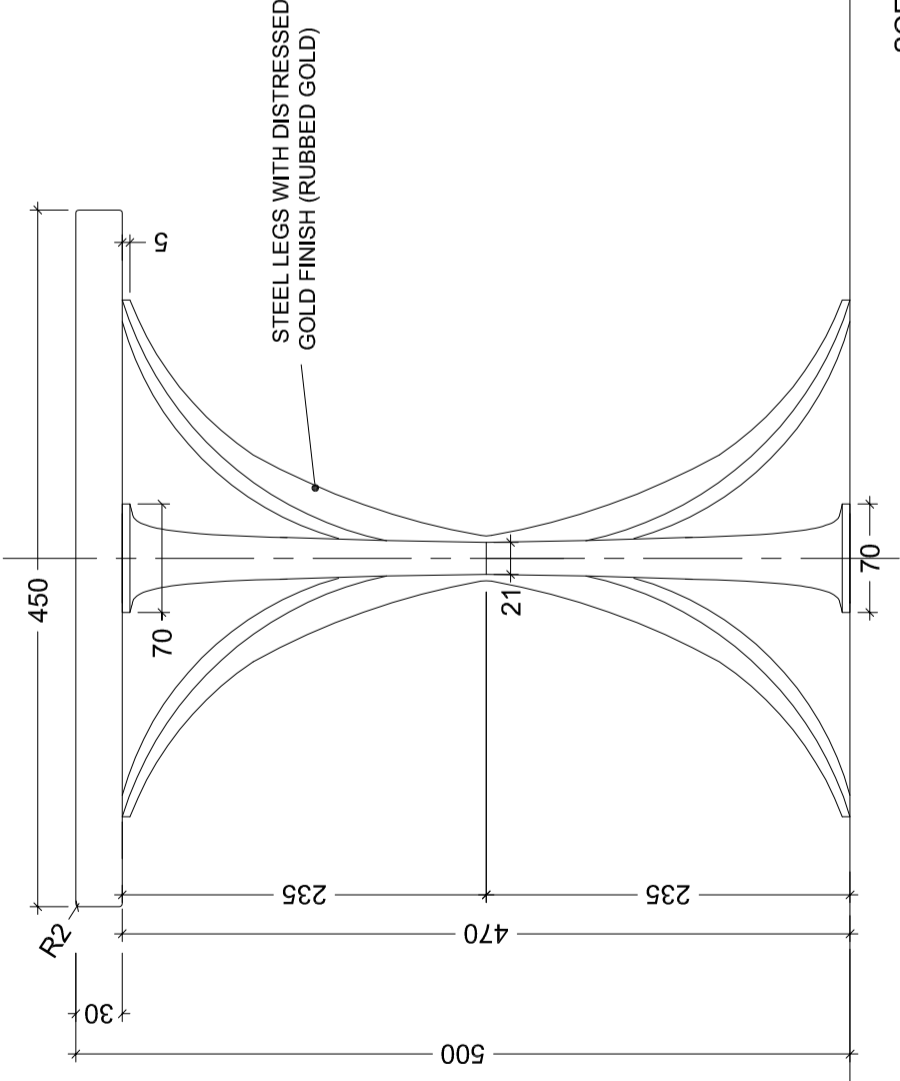

SOFIA SIDE TABLE LEG
ELEVATION
SCALE 1:5

SOFIA SIDE TABLE
ELEVATION
SCALE 1:5

00	Changes	00.00.00	Date

Client	
Site Address	
Scale	1:10@A3
Date Drawn	22.01.2013
Drawing Status	FOR INFORMATION
Drawing Title	SOFIA SIDE TABLE

Room/ Area Ref	
Job No	993-SST-01
Drawing Number	993-SST-01
Revision	01