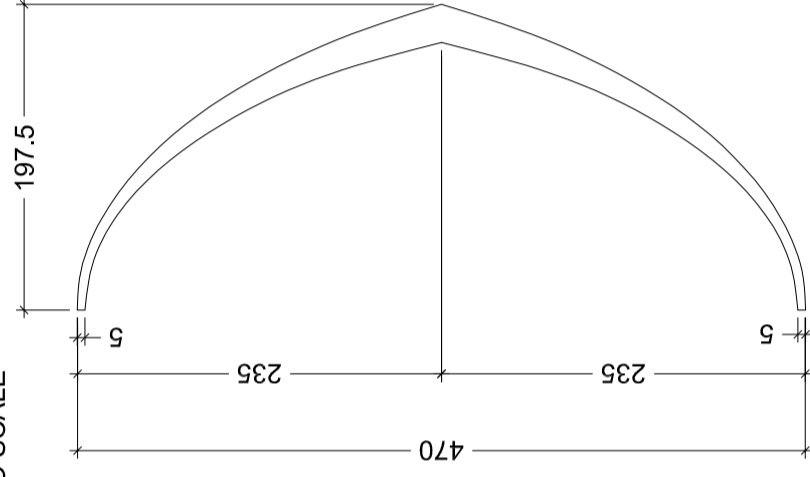

SOFIA SIDE TABLE
PERSPECTIVE VIEW
NOT TO SCALE

00	Changes	00.00.00	Date

Client	
Site Address	
Scale	1:10@A3
Date Drawn	22.01.2013
Drawing Status	FOR INFORMATION
Drawing Title	SOFIA SIDE TABLE

Room/ Area Ref	
Job No	993-SST-01
Drawing Number	993-SST-01
Revision	01