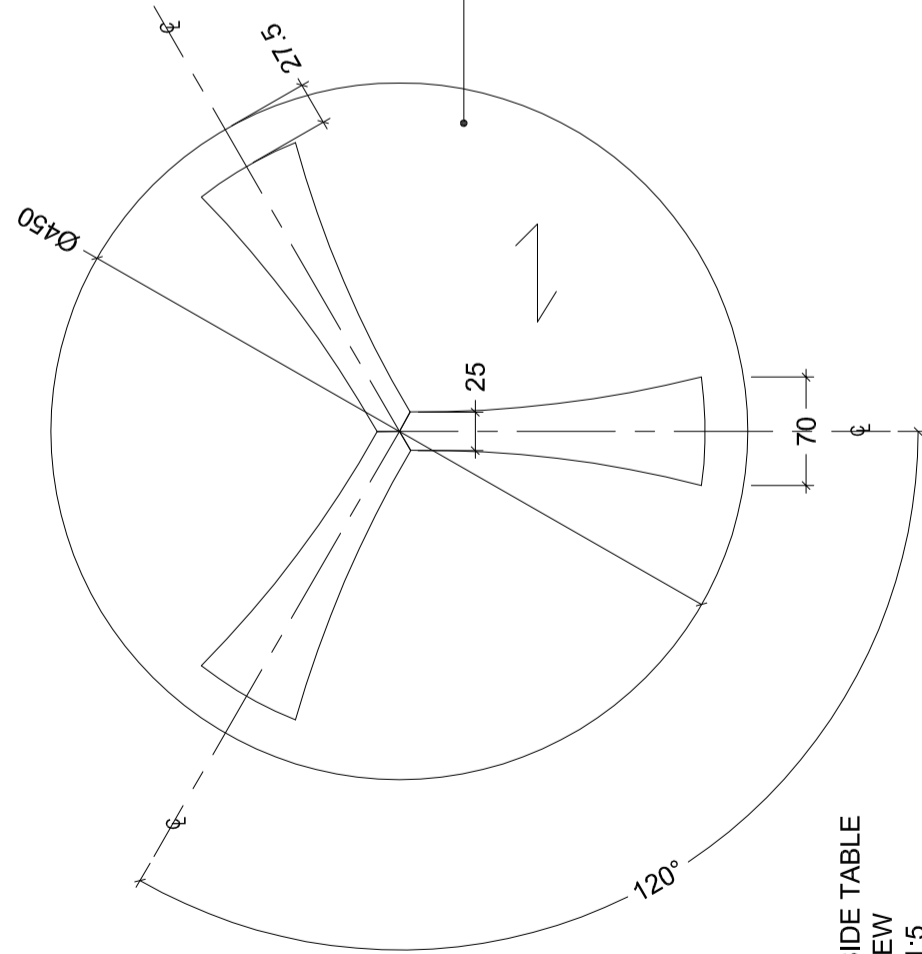

SOFIA SIDE TABLE
PLAN VIEW
SCALE 1:5