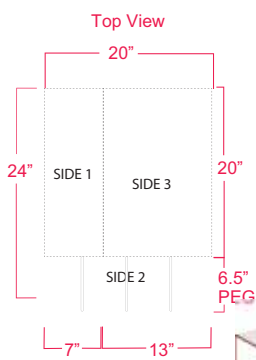

Side1

Pegged Cards:
5 card packs per peg
x 3 across = 15 card packs
x 3 rows = 45 card packs

Snow Globes:
Total 9
Per Shelf
x 2 Shelves =
18 Snow Globes

Side2

Ornaments
2 Pkg per peg =
Total 6 Pkg per row
x 5 rows =
30 Ornaments