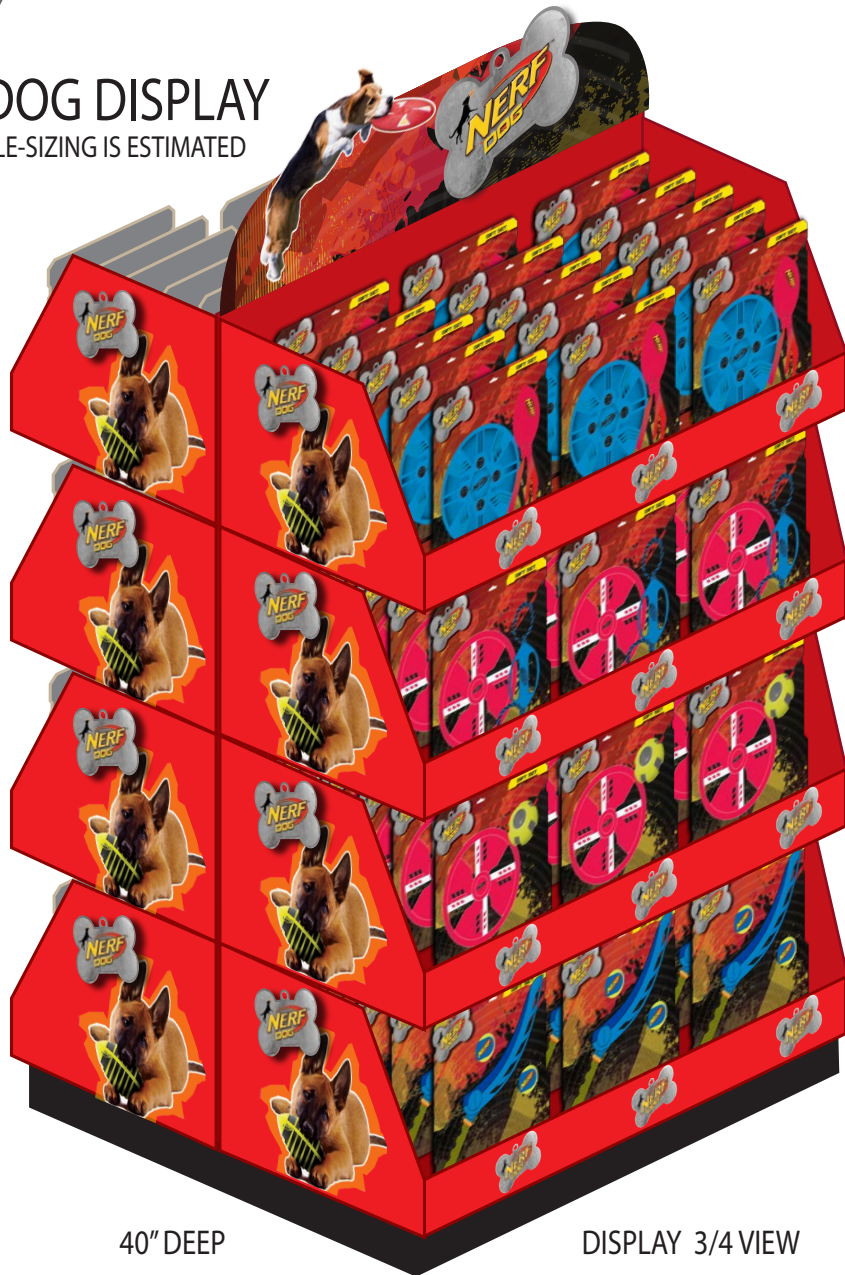

NERF DOG DISPLAY

NOT TO SCALE-SIZING IS ESTIMATED

40" DEEP

DISPLAY 3/4 VIEW

DISPLAY FRONT VIEW 48" WIDE

NERF DOG DISPLAY 2

CONFIDENTIAL