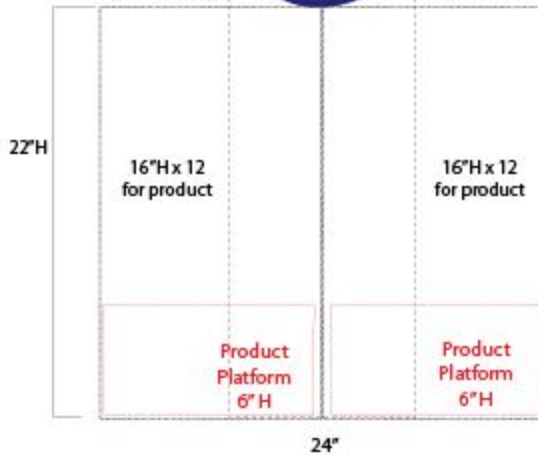

Petco-PuppyBowl Pk18kt 18"t x24"w x 60"H SHppar

TOPVIEW

60"H total height

pegged column 8"w

All Quantities are estimated

All Quantities are estimated

Petco-PuppyBowl Pallet 18" d x 24" w x 60" H Shipper

TOP VIEW

60"H total height

pegged column 8" w