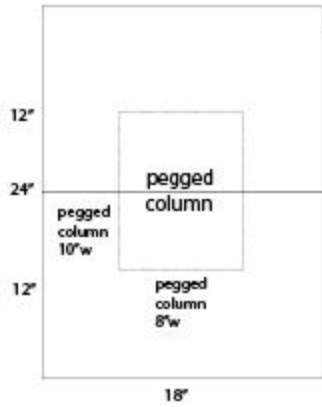

Petco-PuppyBowl Pk18kt 18"t x24"w x 60"H SHppar

TOPVIEW

60"H total height

pegged column 8"w

All Quantities are estimated

All Quantities are estimated

Petco-PuppyBowl Pallet 18" d x 24" w x 60" H Shipper

TOP VIEW

60"H total height

pegged column 8" w