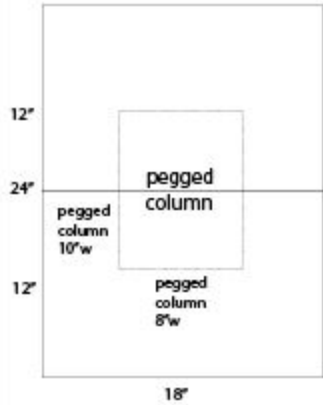

Petco-PuppyBowl Pk18kt 18"t x24"w x 60"H SHppar

TOPVIEW

60"H total height

pegged column 8"w

All Quantities are estimated

All Quantities are estimated

Petco-PuppyBowl Pallet 18" d x 24" w x 60" H Shipper

TOP VIEW

60"H total height

pegged column 8" w