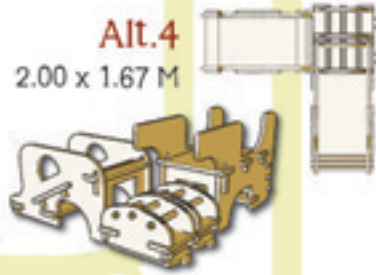

Variety and Fun

Space dimension