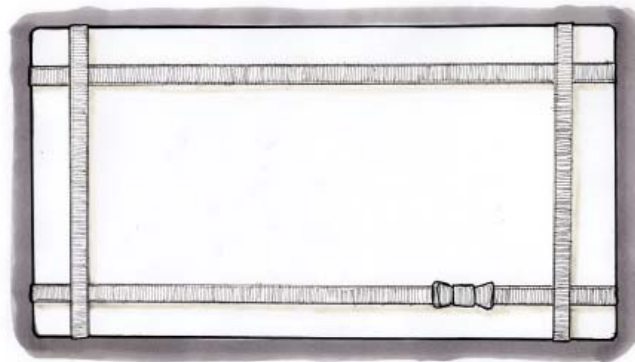

# Wall Art Sketches

Pen/Marker renderings with  
Photoshop details

Renderings of wall art concepts based on PBteen specifications.  
Pen & marker with some Photoshop detailing/color.