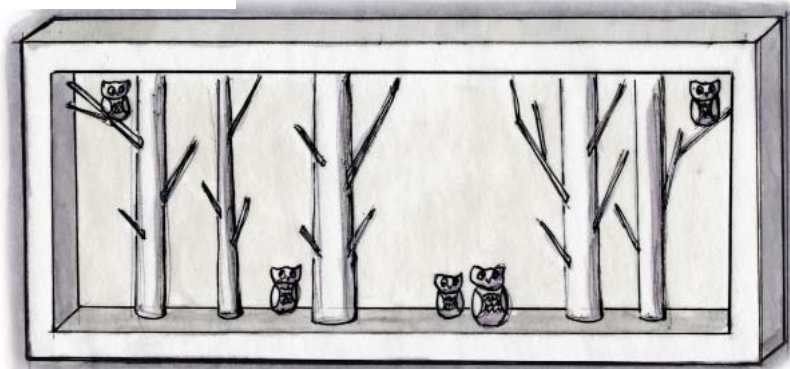

# Wall Art Sketches

Pen/Marker renderings with  
Photoshop details

Renderings of wall art concepts based on PBteen specifications.  
Pen & marker with some Photoshop detailing/color.