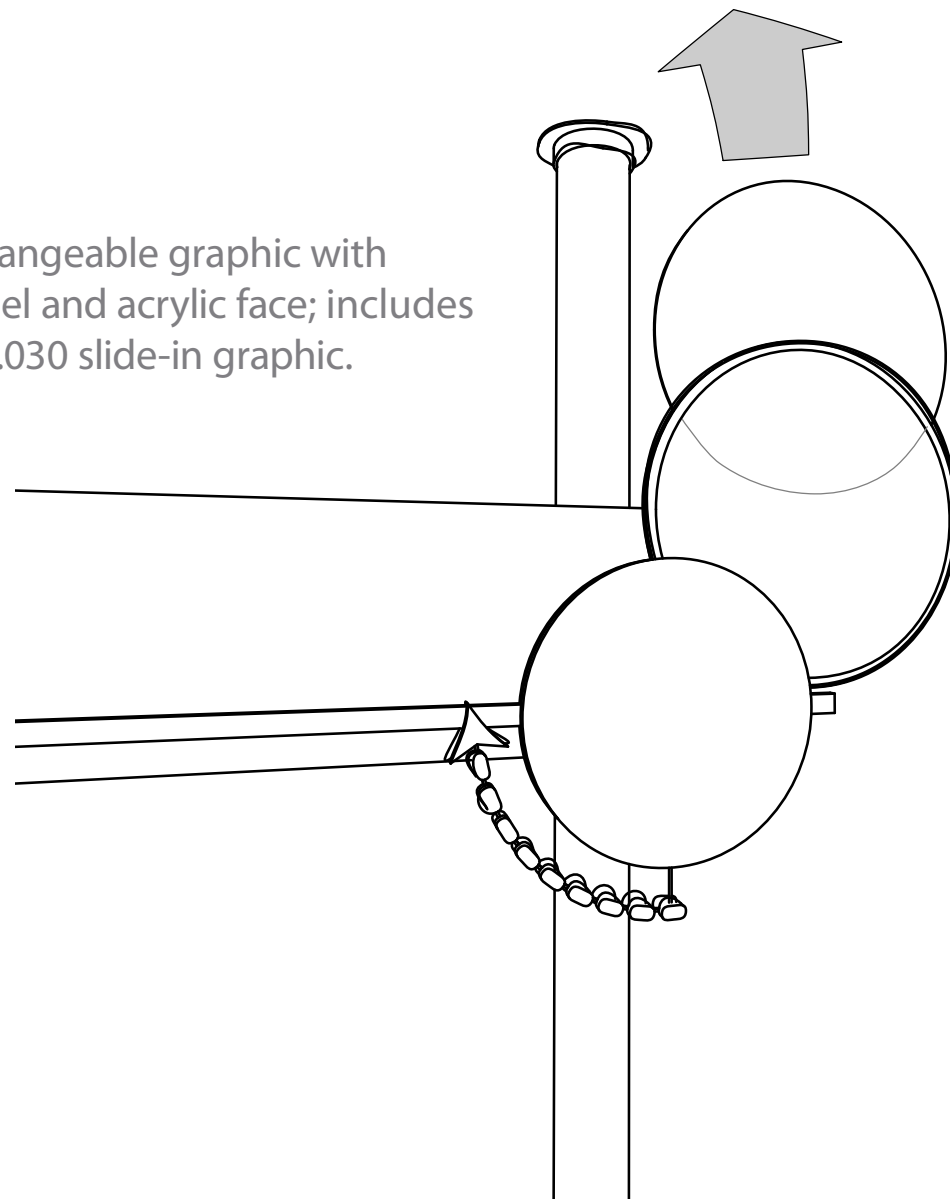

Hardware Diagrams

Fabricated changeable graphic with PVC back panel and acrylic face; includes clearance for .030 slide-in graphic.

Alternate option: Velcro graphic panel to permanent signage substrate.