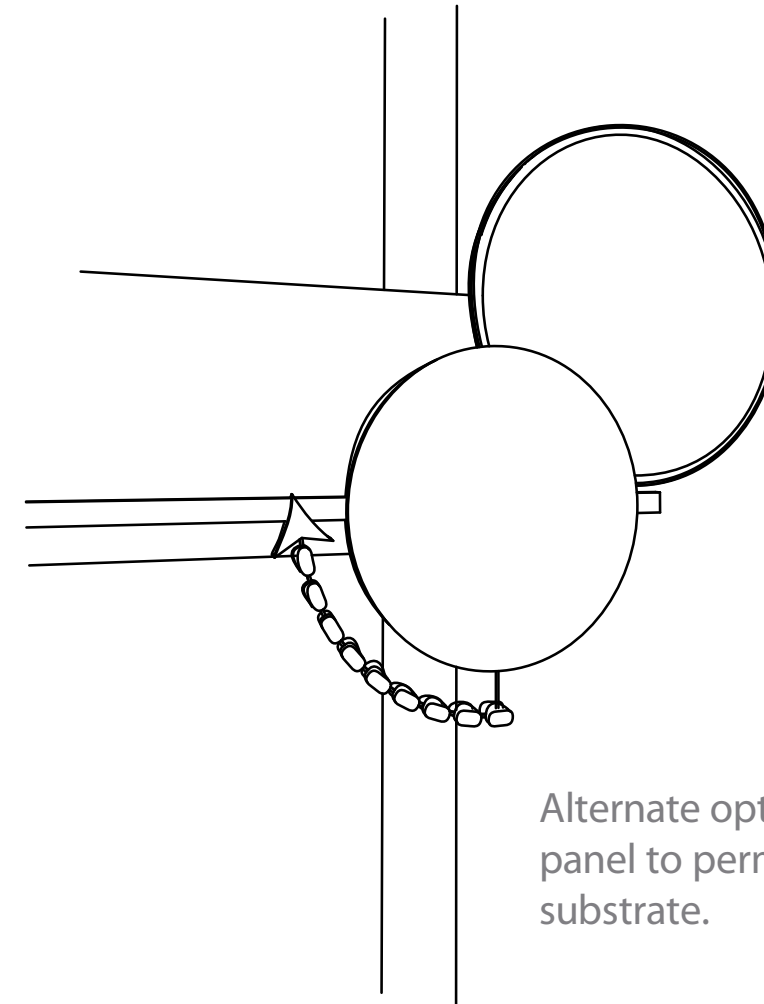

Hardware Diagrams

Fabricated changeable graphic with PVC back panel and acrylic face; includes clearance for .030 slide-in graphic.

Alternate option: Velcro graphic panel to permanent signage substrate.