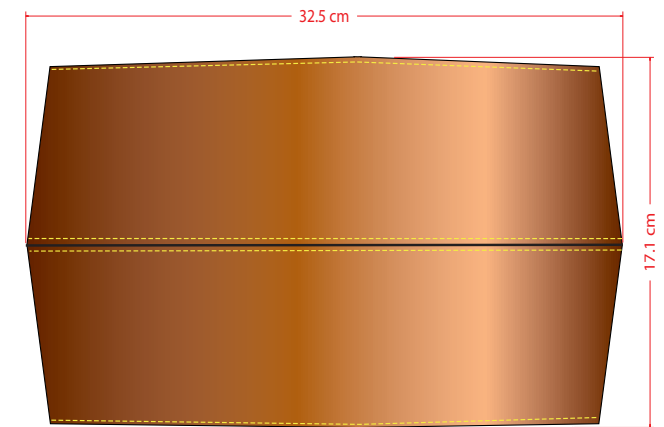

**BACK**

**SIDE**

**FRONT**

**FOLDED**

**INSIDE POCKET WALL**

**BOTTOM**

**FOLDED TOTE**  
**SEA.BAGS MENS LINE.**

DATE **9.21.11**