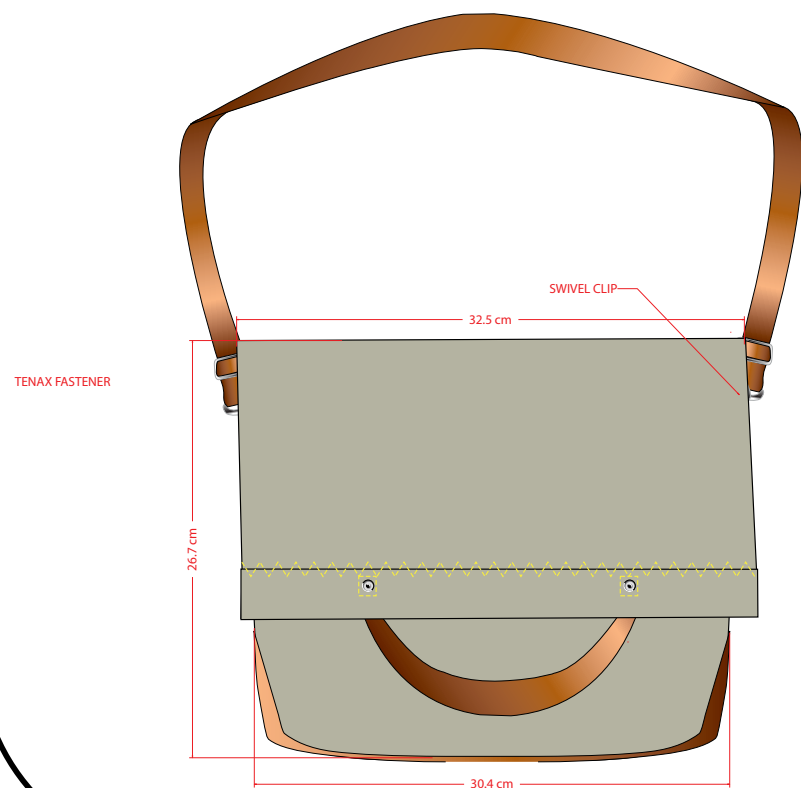

**BACK**

**SIDE**

**FRONT**

**FOLDED**

**INSIDE POCKET WALL**

**BOTTOM**

**FOLDED TOTE**  
**SEA.BAGS MENS LINE.**

DATE **9.21.11**

DESIGN 

DRAFTSMAN