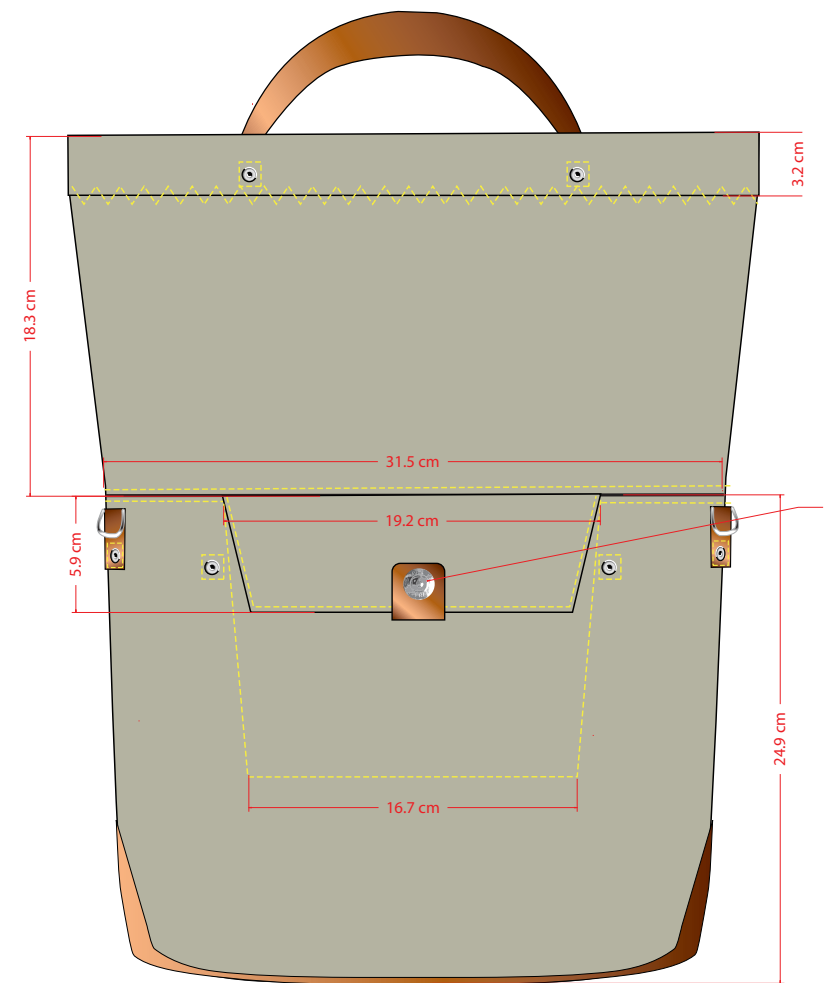

**BACK**

**SIDE**

**FRONT**

**FOLDED**

**INSIDE POCKET WALL**

**BOTTOM**

**FOLDED TOTE**  
**SEA.BAGS MENS LINE.**

DATE **9.21.11**

DESIGN 

DRAFTSMAN