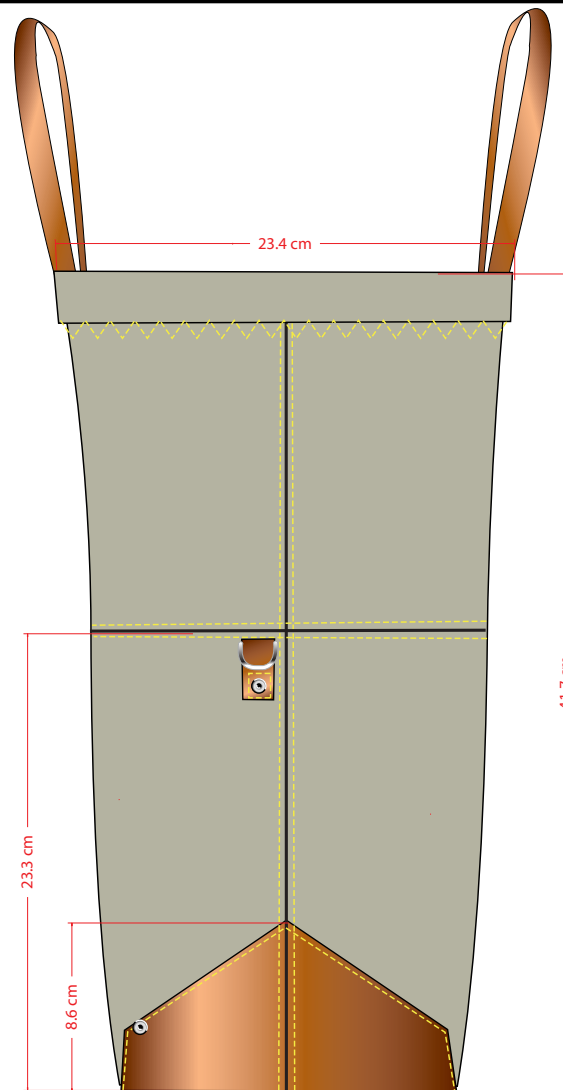

**BACK**

**SIDE**

**FRONT**

**FOLDED**

**INSIDE POCKET WALL**

**BOTTOM**

**FOLDED TOTE**  
**SEA.BAGS MENS LINE.**

DATE **9.21.11**

DESIGN 

DRAFTSMAN