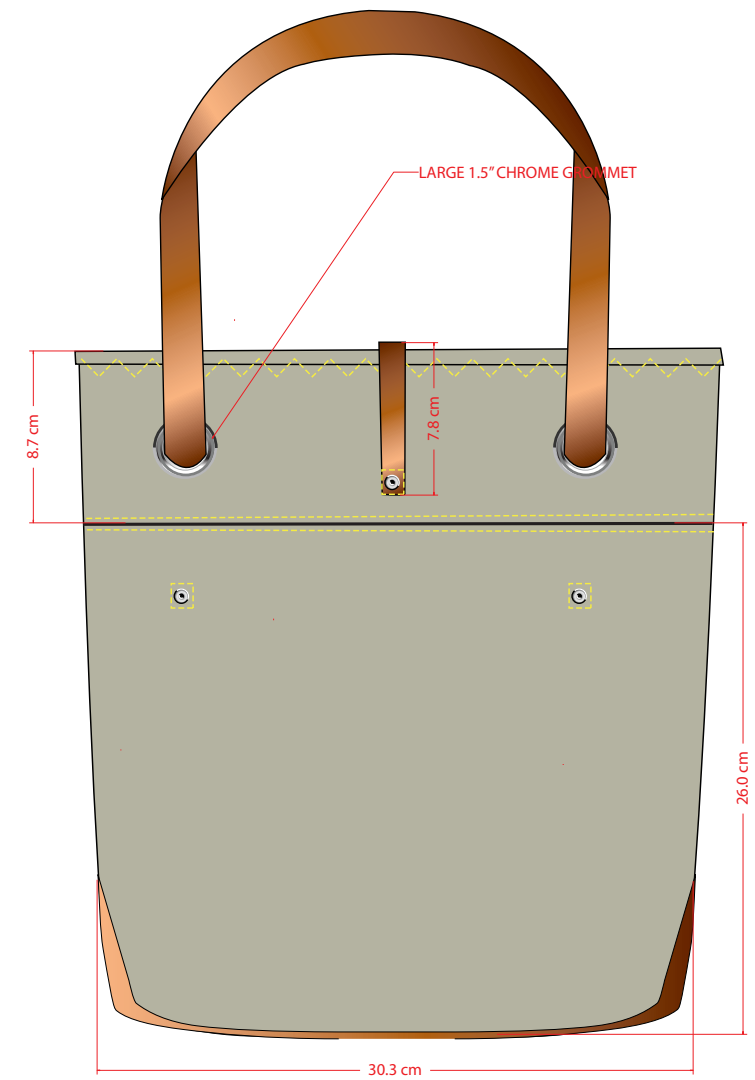

FRONT

SIDE

BACK

INSIDE POCKET WALL

BOTTOM

SB TOTE
SEA.BAGS MENS LINE.

DATE **9.21.11**

DESIGN

DRAFTSMAN