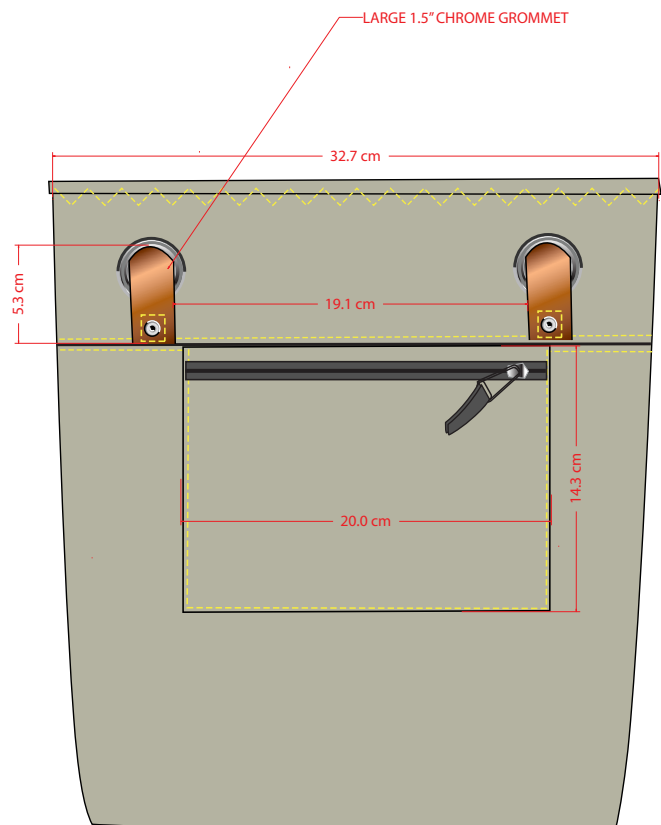

FRONT

SIDE

BACK

INSIDE POCKET WALL

BOTTOM

SB TOTE
SEA.BAGS MENS LINE.

DATE **9.21.11**

DESIGN