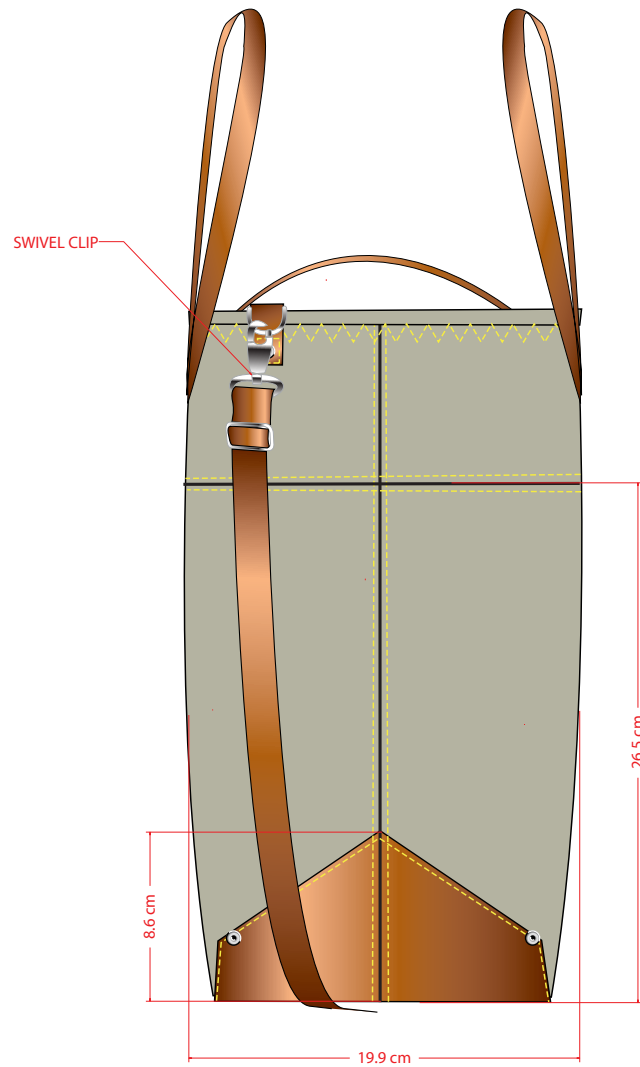

FRONT

SIDE

BACK

INSIDE POCKET WALL

BOTTOM

SB TOTE
SEA.BAGS MENS LINE.

DATE **9.21.11**

DESIGN

DRAFTSMAN