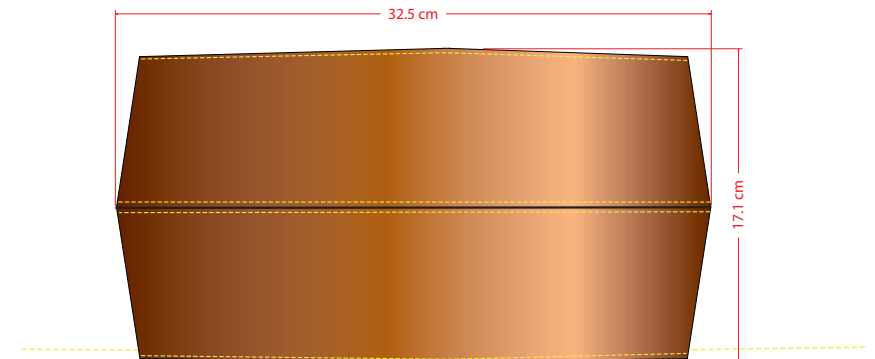

FRONT

SIDE

BACK

INSIDE POCKET WALL

BOTTOM

SB TOTE
SEA.BAGS MENS LINE.

DATE **9.21.11**

DESIGN