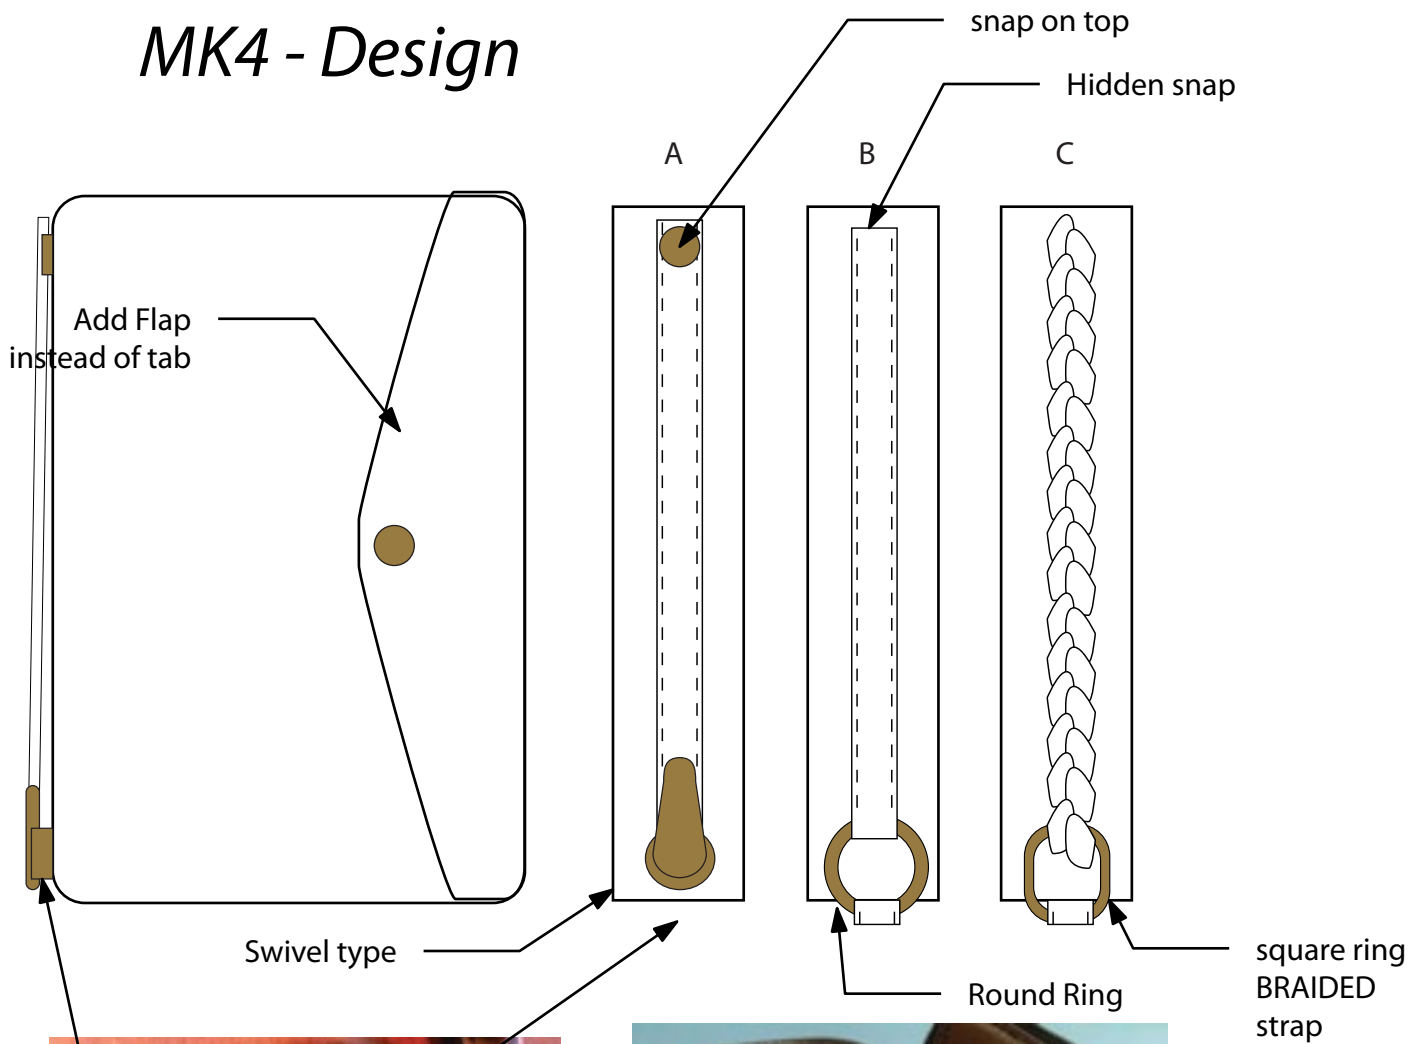

SENA/ MK CASE Sample wrist strap ideas for MK4

MK4 - Design

pattern style

MK Reference styles