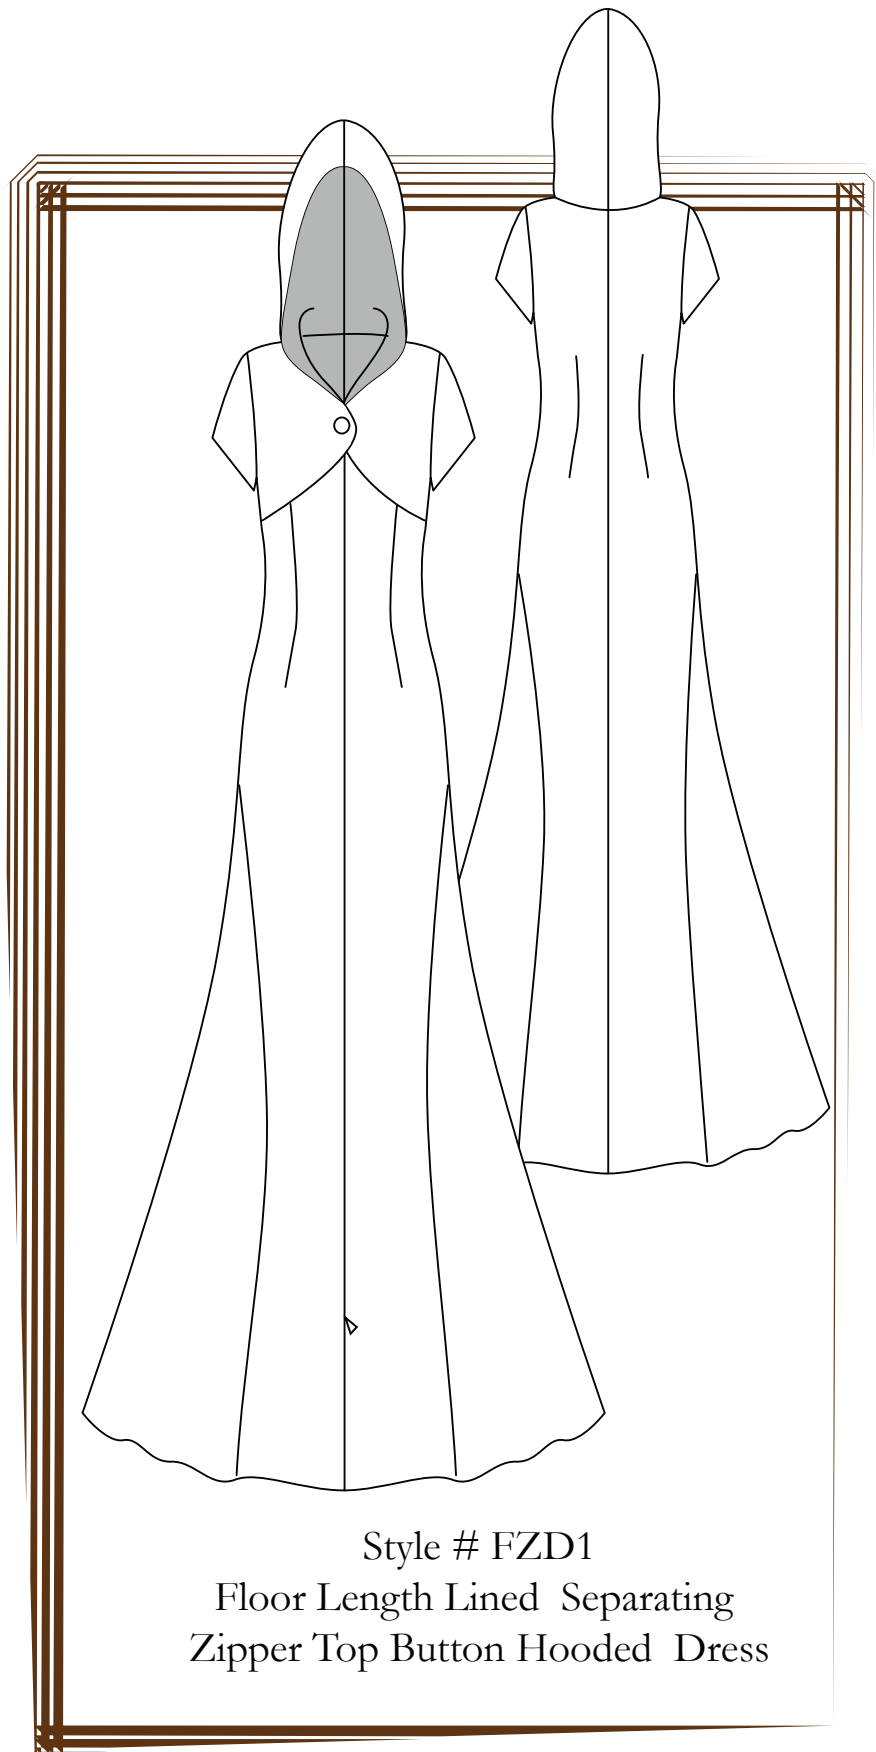

FANCY ZEN

Style # FZD1
Floor Length Lined Separating
Zipper Top Button Hooded Dress

100% Wool
Wool Crepe
Ivory

100% Wool
Wool Crepe
Sun Pink