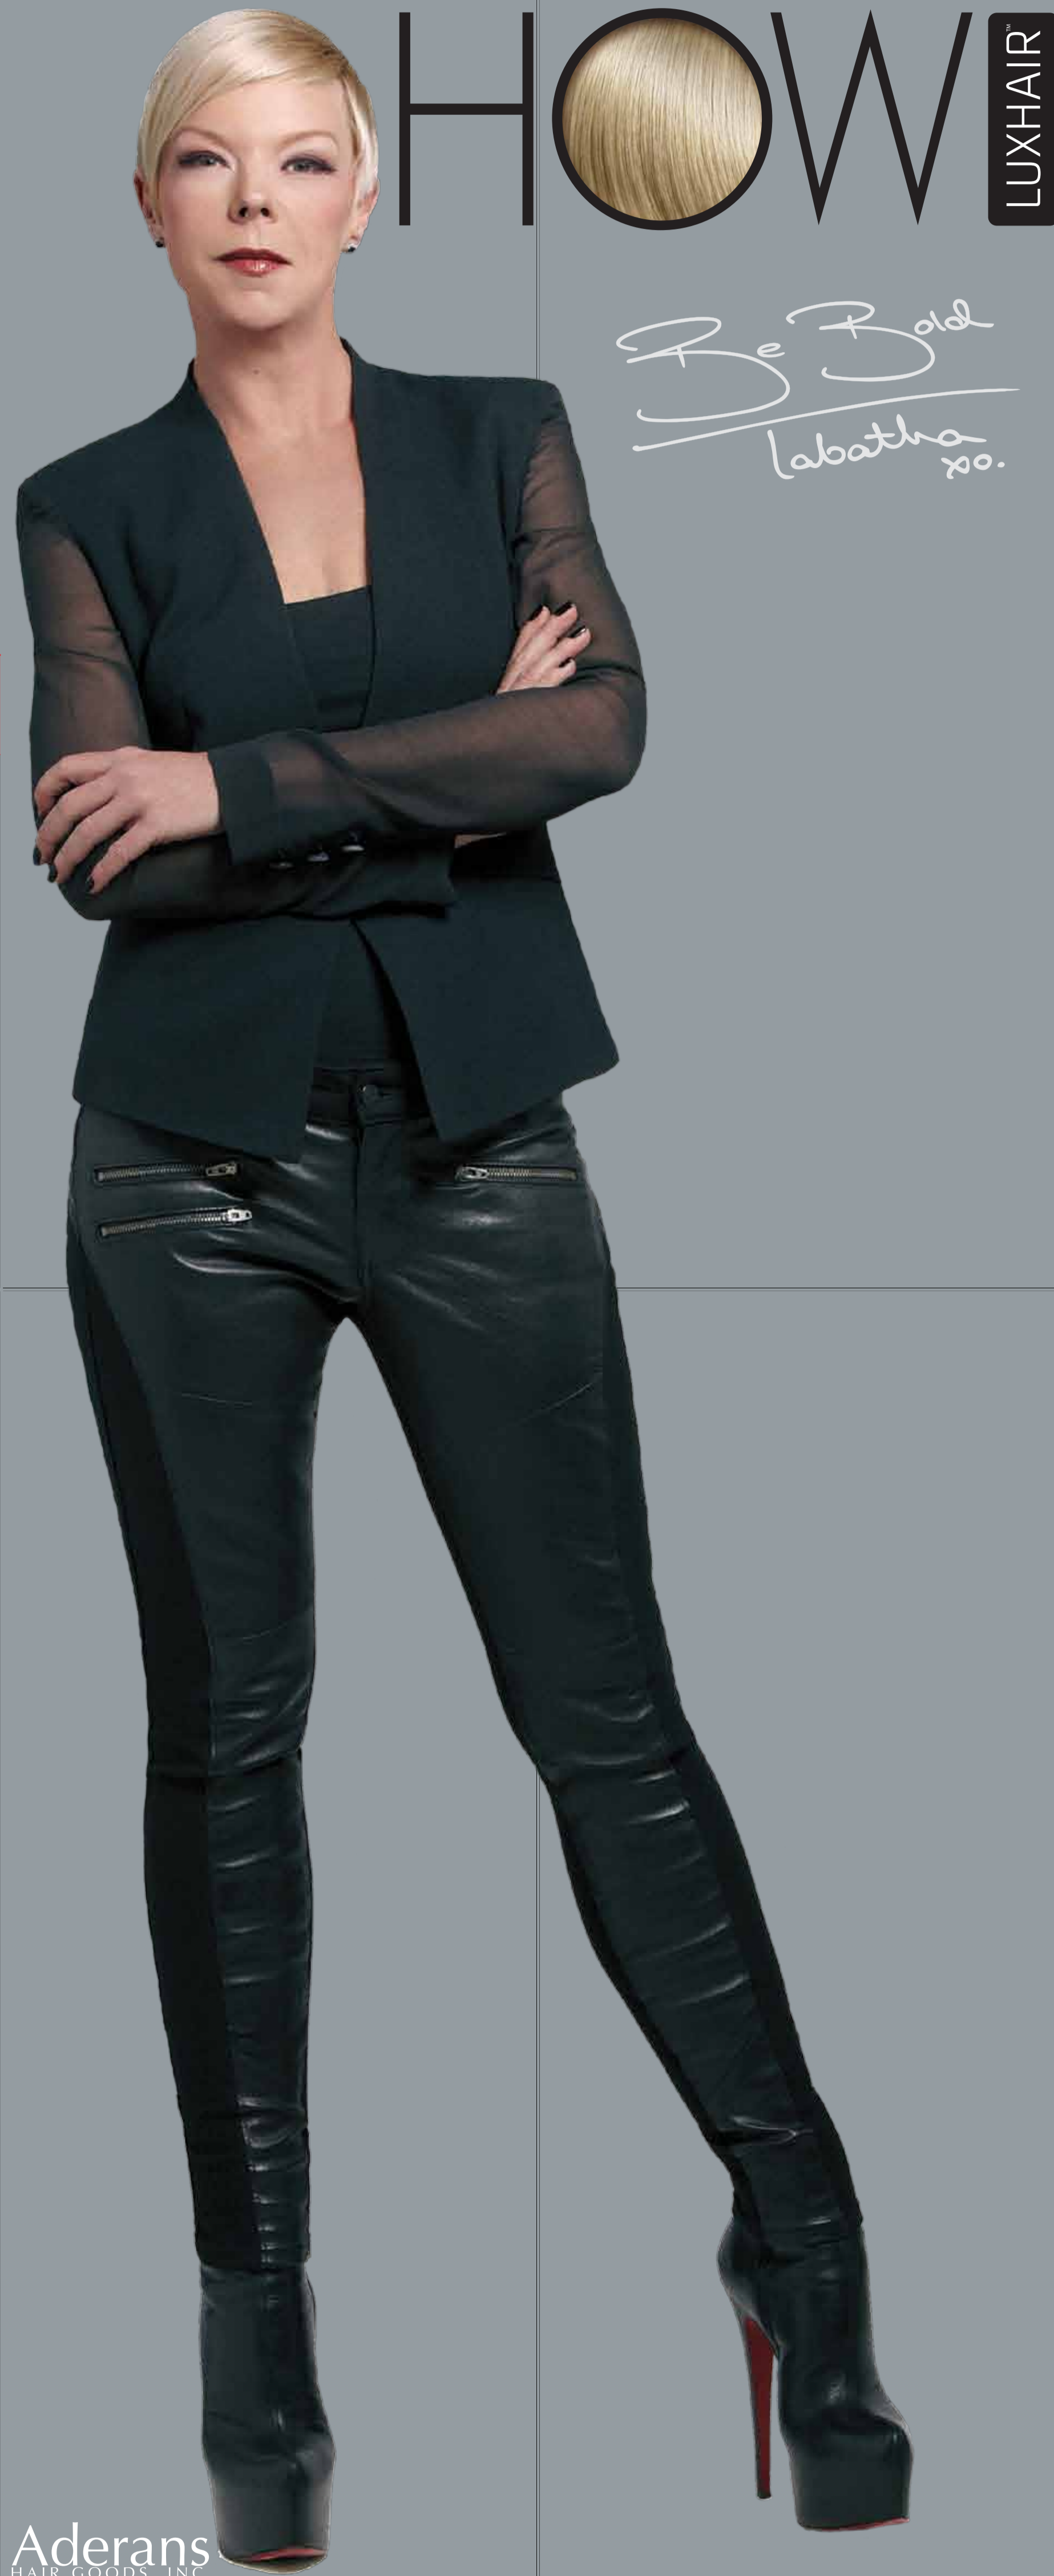

Front Tower - A Covers  
Front Panels B in this area

38 7/8"

38 7/8"

38 7/8"

38 7/8"

38 7/8"

38 7/8"

HOW LUXHAIR  
SMOOTH SHAG  
FEATURED IN:  
DARK ASH BLONDE

95"

Exterior FrontWall - B

1/4" Gap  
between panels

190 1/8"

Aderans  
HAIR GOODS, INC.