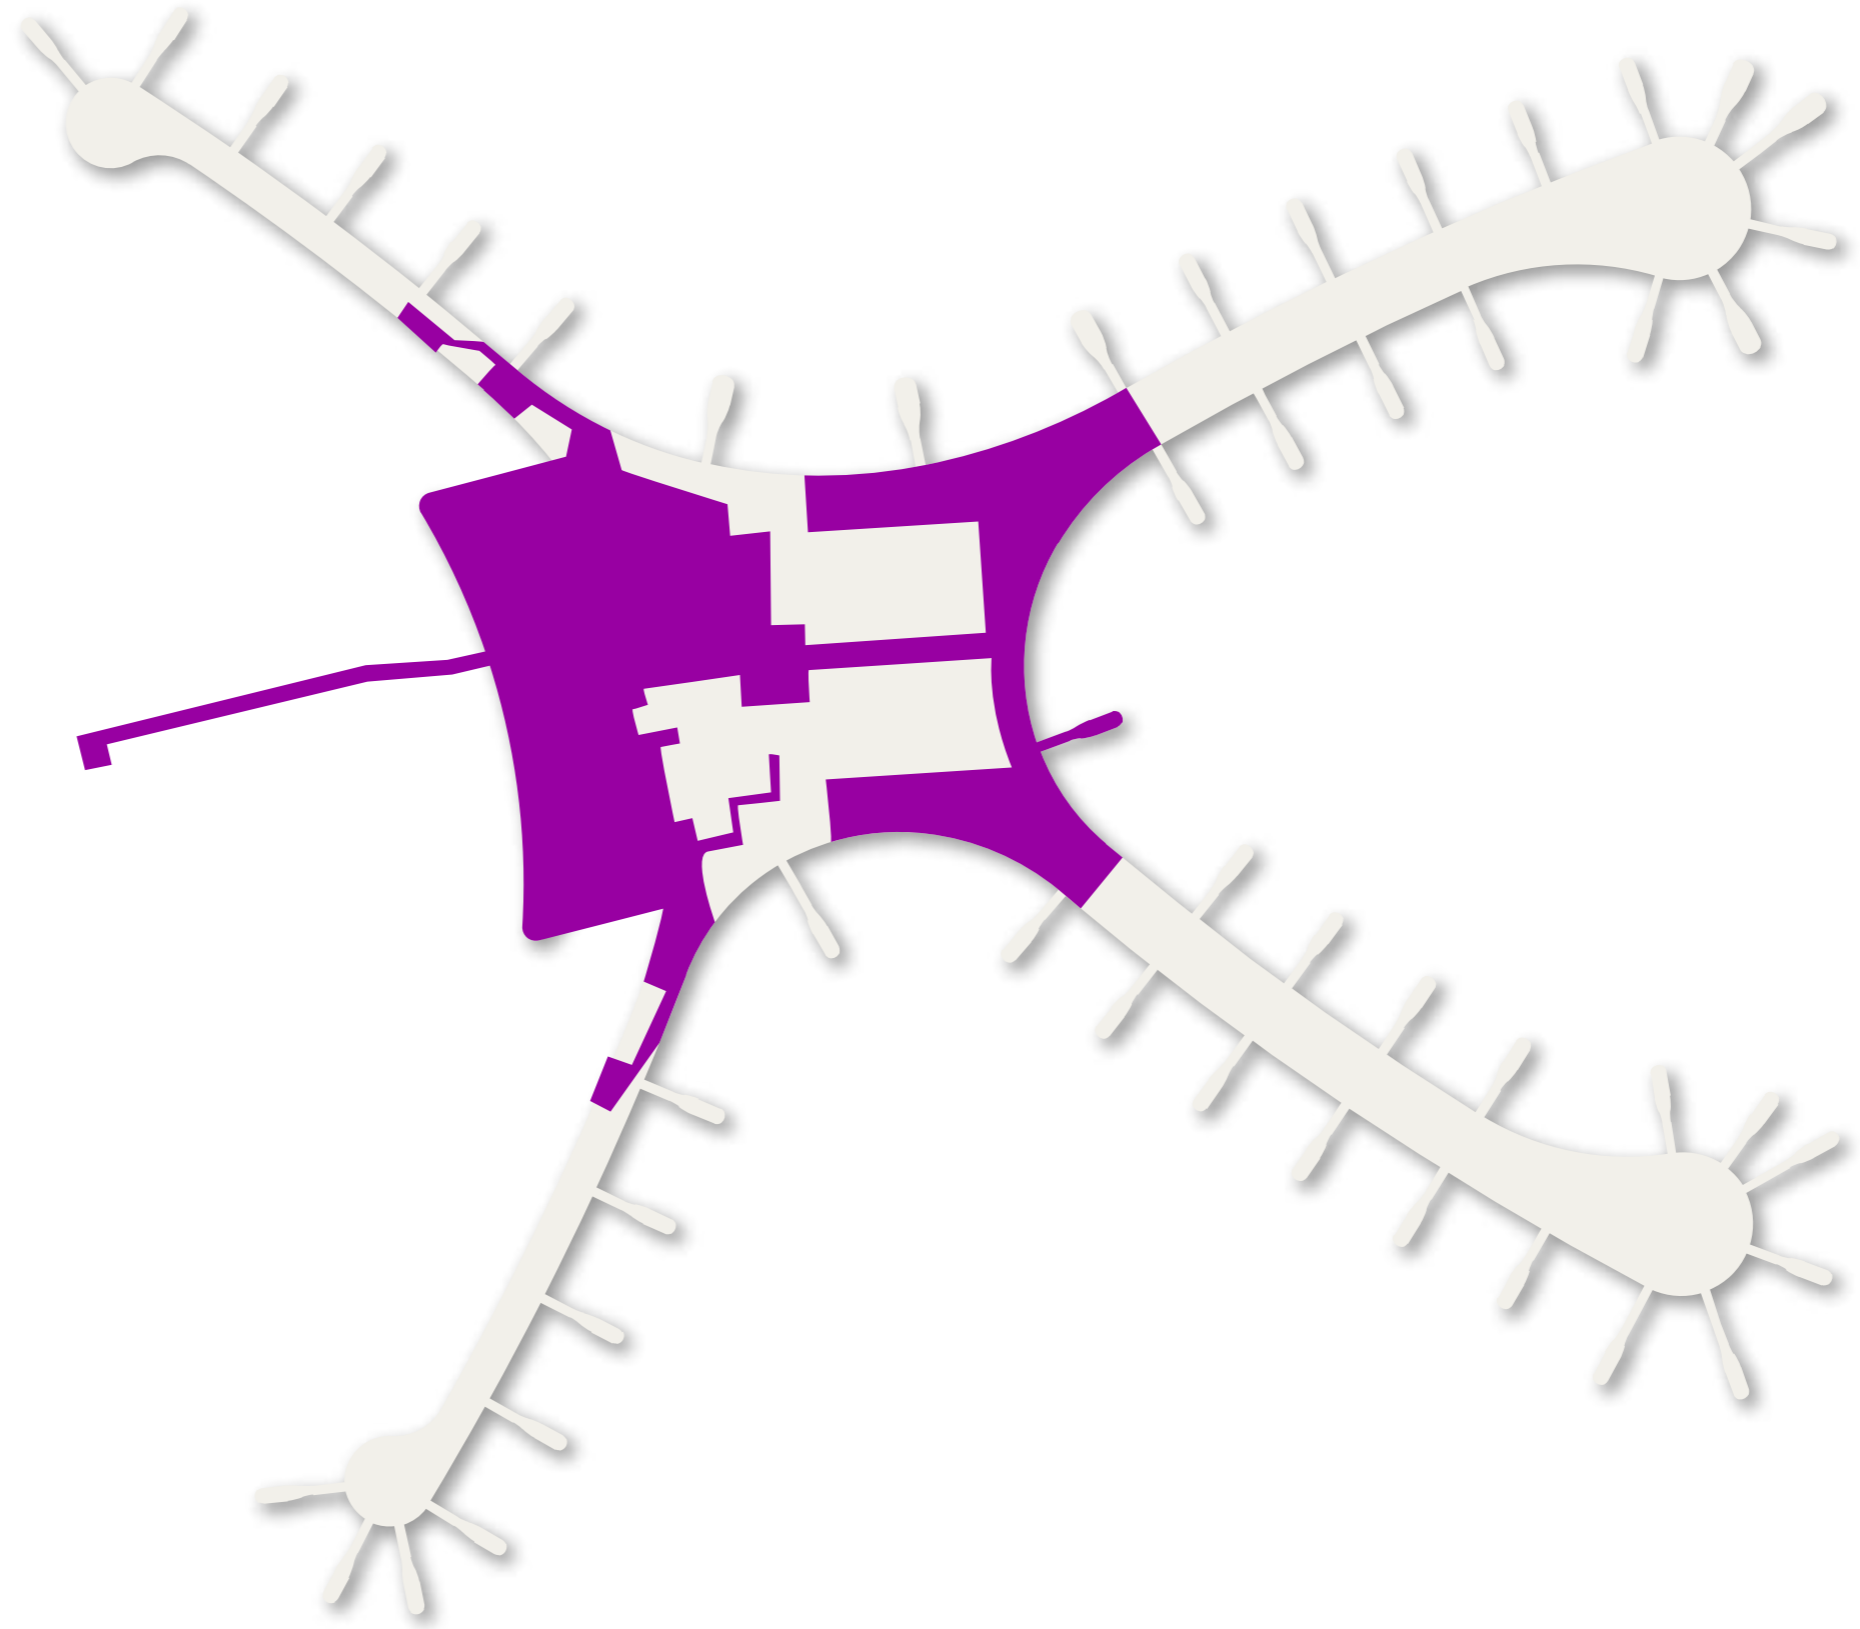

BASE SHAPE

LVL B2

-  Staff Toilets
-  Canteen

LVL B1

LVL 0

-  Staff Prayer Room
-  Guests Toilets
-  Staff Toilets
-  Staff Break Room
-  Staff Screening

LVL 0.1

LVL 1

-  Staff Prayer Room
-  Guests Toilets
-  Staff Toilets
-  Staff Lockers
-  Staff Break Room
-  Canteen
-  Showers

LVL2

-  Staff Prayer Room
-  Guests Toilets
-  Staff Break Room
-  Staff Screening
-  Smoking Room

LVL 2.1

-  Staff Prayer Room
-  Staff Toilets
-  Staff Break Room

LVL 3

-  Staff Toilets
-  Staff Lockers
-  Staff Break Room
-  Staff Screening

LVL 3.1

LVL 3.2

LVL 3.3