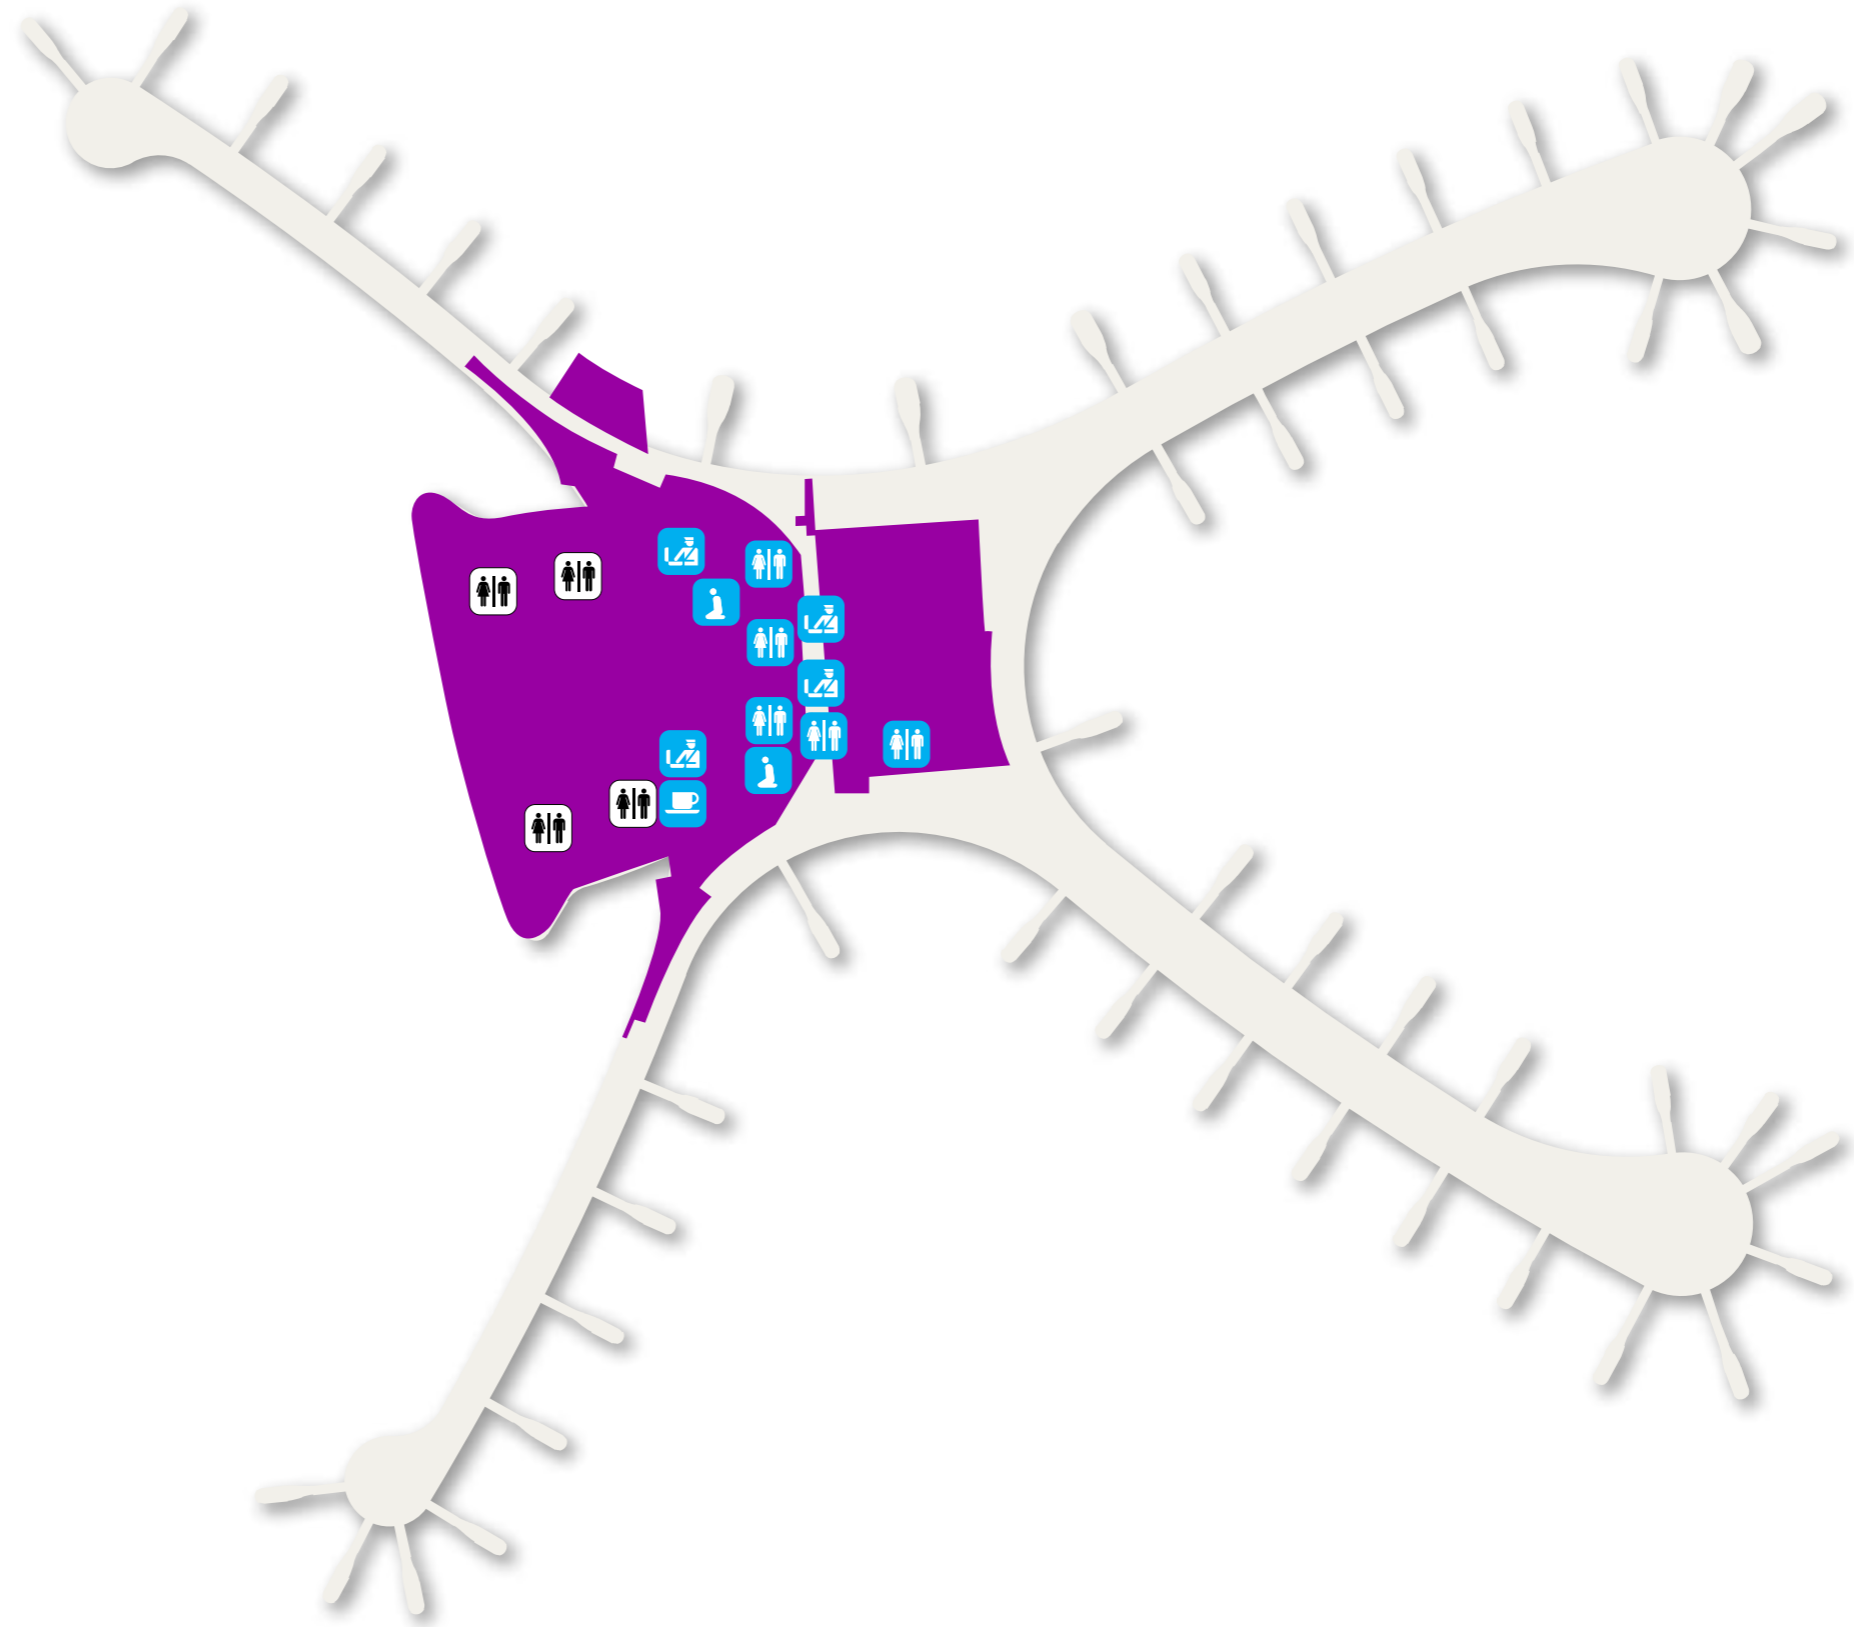

BASE SHAPE

LVL B2

-  Staff Toilets
-  Canteen

LVL B1

LVL 0

-  Staff Prayer Room
-  Guests Toilets
-  Staff Toilets
-  Staff Break Room
-  Staff Screening

LVL 0.1

LVL 1

-  Staff Prayer Room
-  Guests Toilets
-  Staff Toilets
-  Staff Lockers
-  Staff Break Room
-  Canteen
-  Showers

LVL2

-  Staff Prayer Room
-  Guests Toilets
-  Staff Break Room
-  Staff Screening
-  Smoking Room

LVL 2.1

-  Staff Prayer Room
-  Staff Toilets
-  Staff Break Room

LVL 3

-  Staff Toilets
-  Staff Lockers
-  Staff Break Room
-  Staff Screening

LVL 3.1

LVL 3.2

LVL 3.3