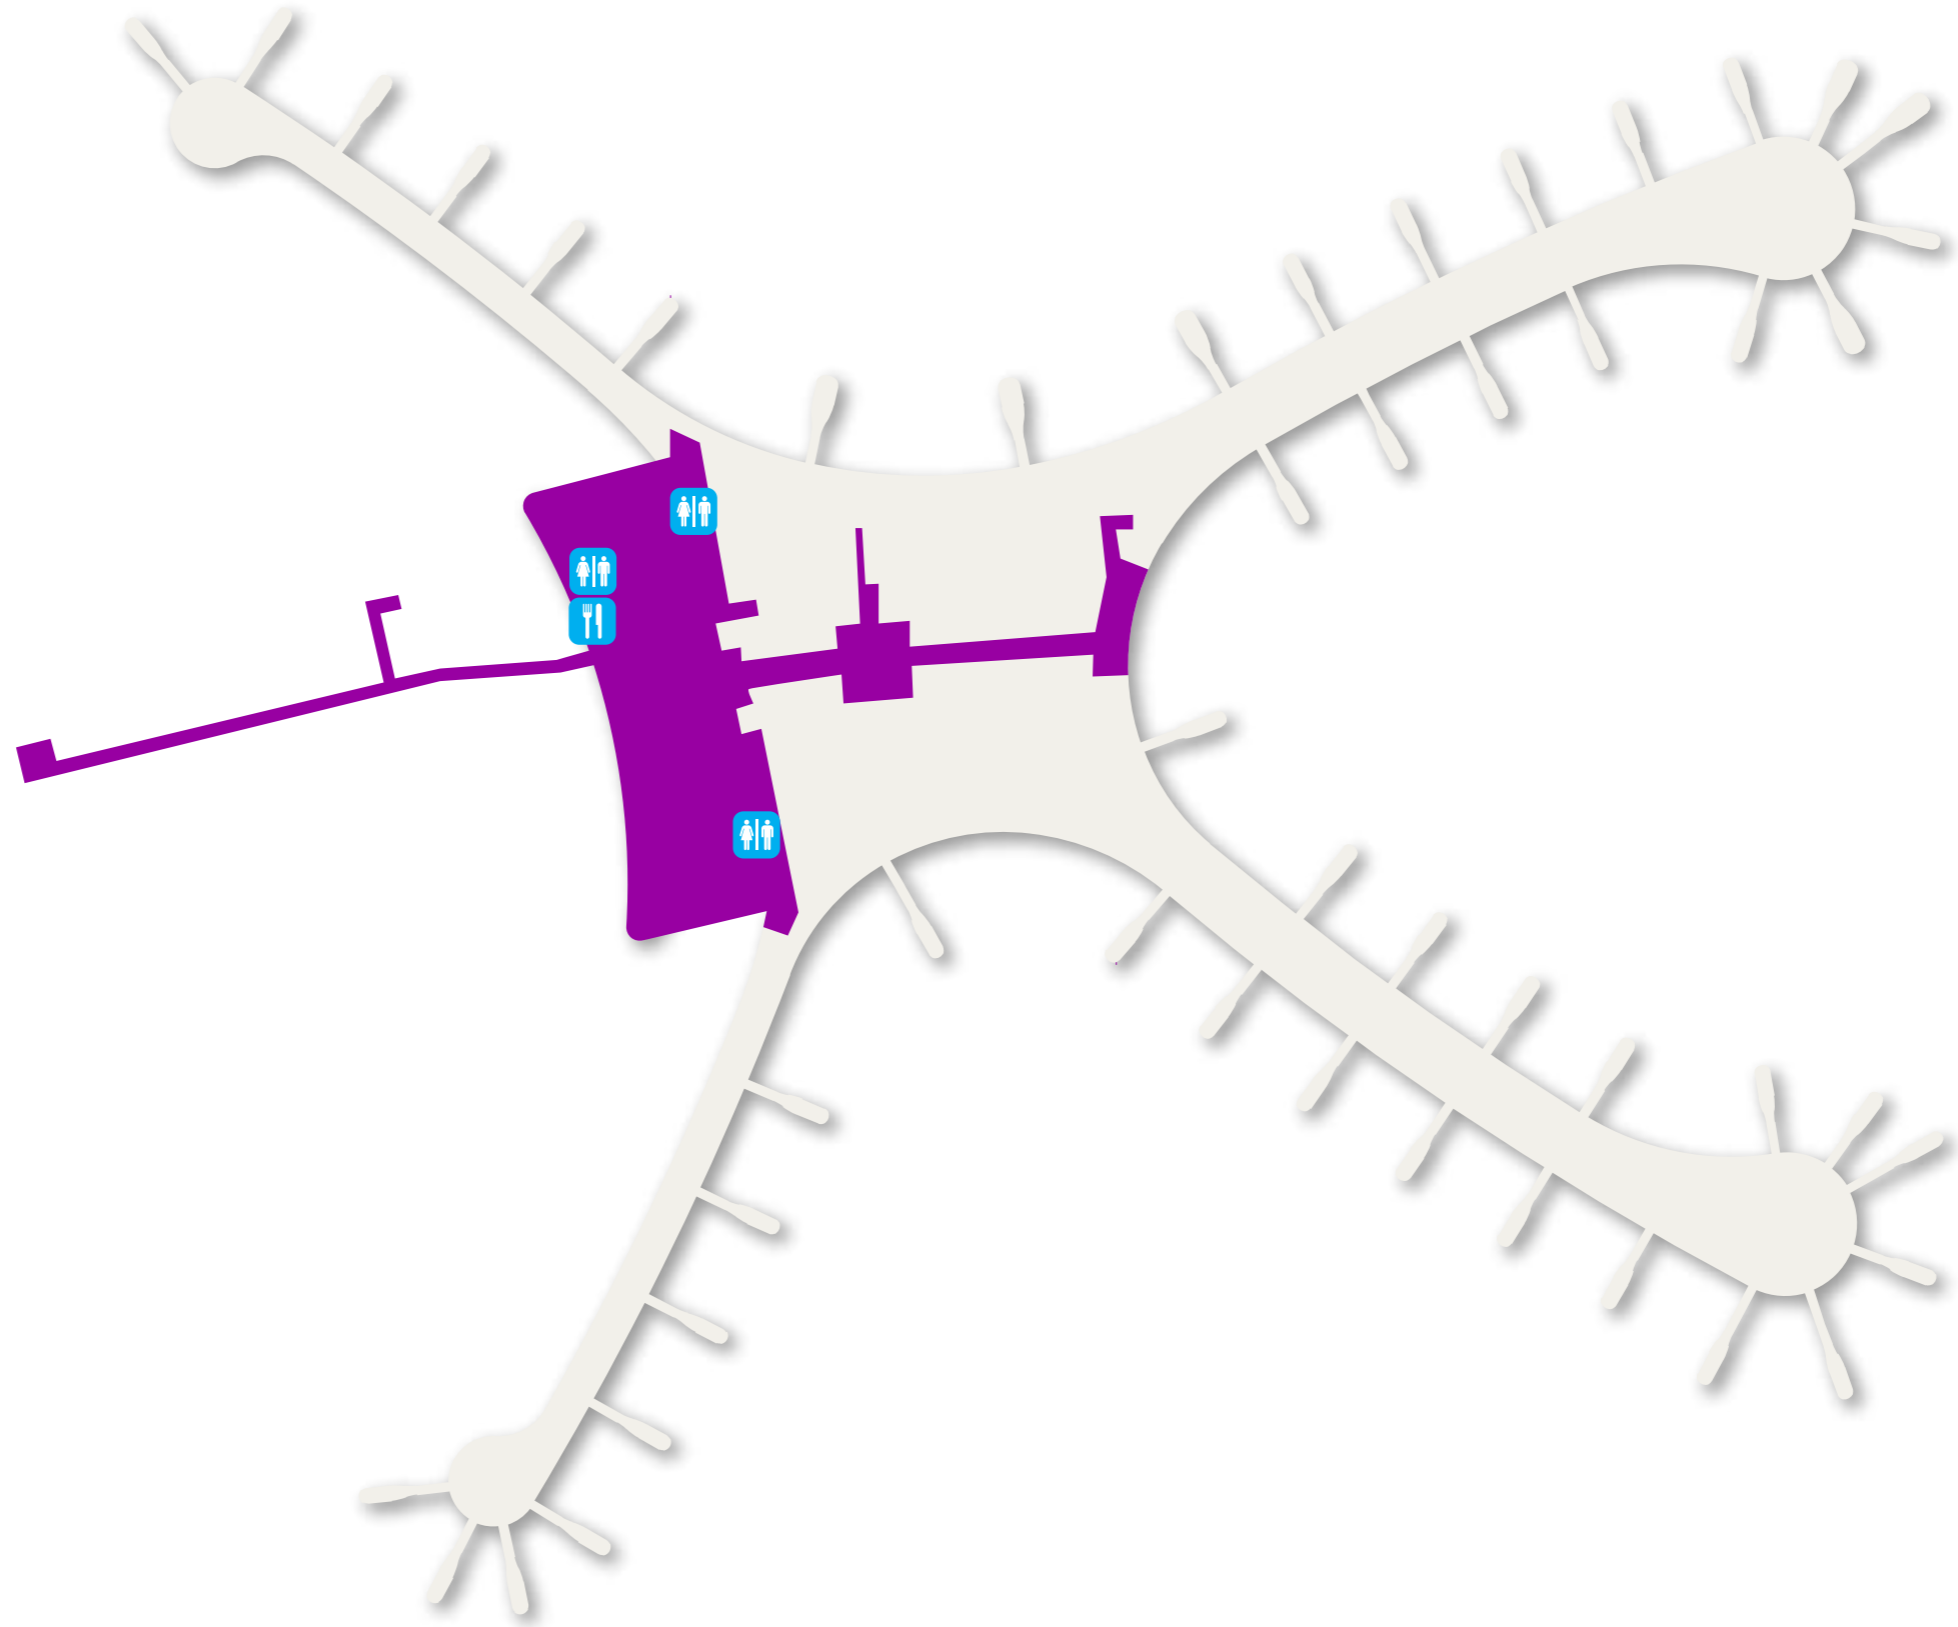

BASE SHAPE

LVL B2

-  Staff Toilets
-  Canteen

LVL B1

LVL 0

-  Staff Prayer Room
-  Guests Toilets
-  Staff Toilets
-  Staff Break Room
-  Staff Screening

LVL 0.1

LVL 1

-  Staff Prayer Room
-  Guests Toilets
-  Staff Toilets
-  Staff Lockers
-  Staff Break Room
-  Canteen
-  Showers

LVL2

-  Staff Prayer Room
-  Guests Toilets
-  Staff Break Room
-  Staff Screening
-  Smoking Room

LVL 2.1

-  Staff Prayer Room
-  Staff Toilets
-  Staff Break Room

LVL 3

-  Staff Toilets
-  Staff Lockers
-  Staff Break Room
-  Staff Screening

LVL 3.1

LVL 3.2

LVL 3.3