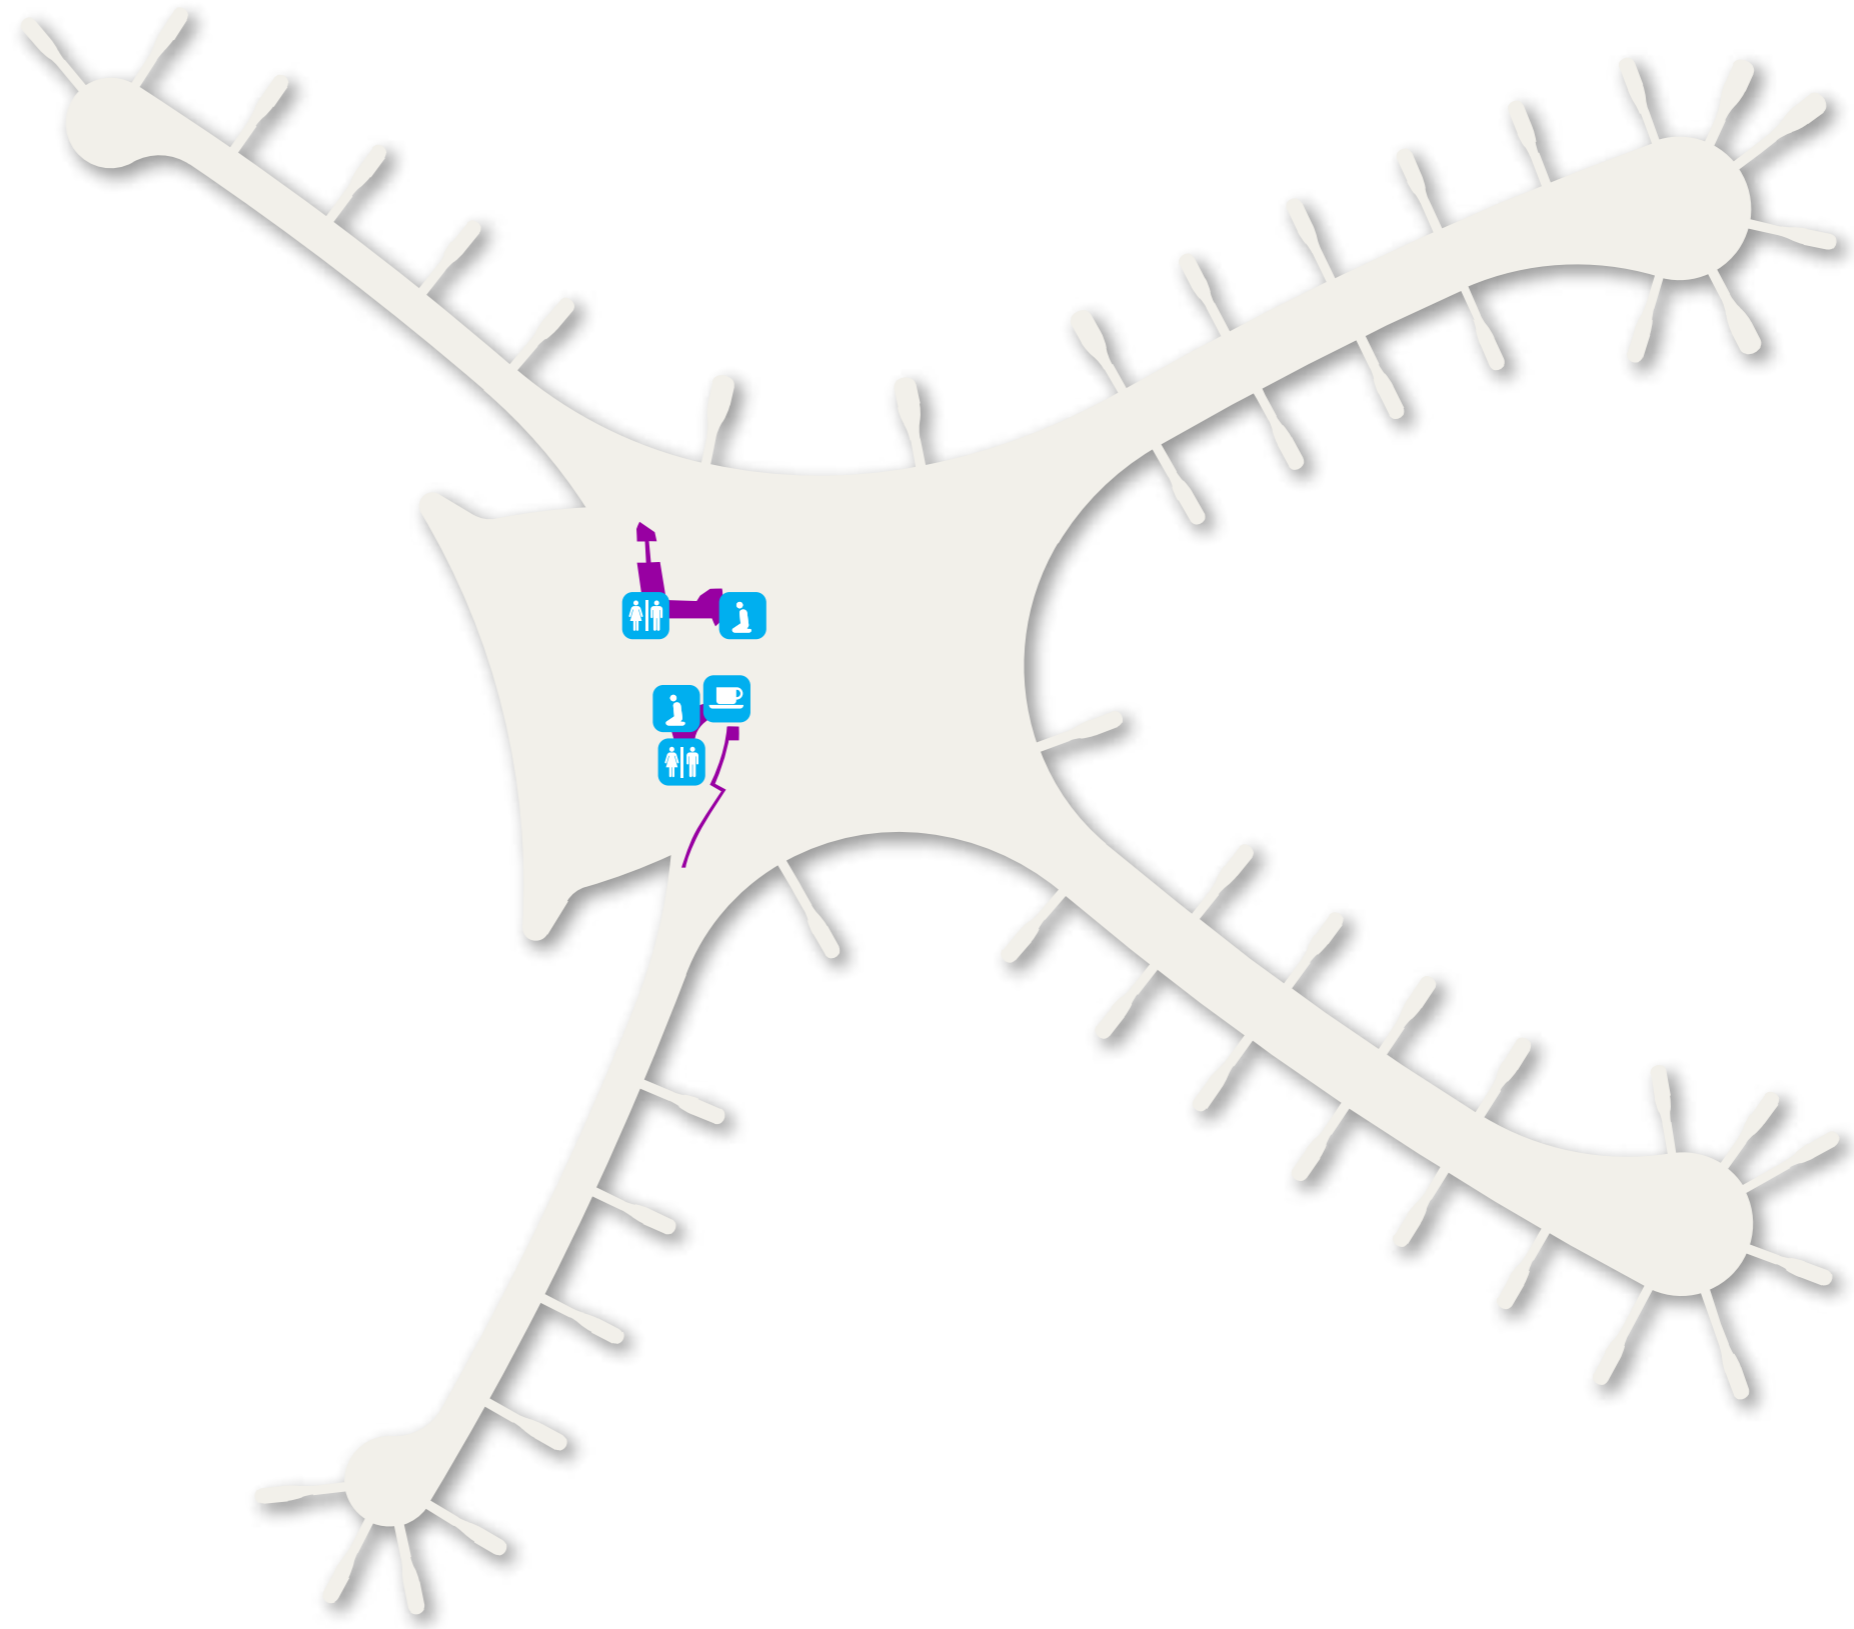

BASE SHAPE

LVL B2

-  Staff Toilets
-  Canteen

LVL B1

LVL 0

-  Staff Prayer Room
-  Guests Toilets
-  Staff Toilets
-  Staff Break Room
-  Staff Screening

LVL 0.1

LVL 1

-  Staff Prayer Room
-  Guests Toilets
-  Staff Toilets
-  Staff Lockers
-  Staff Break Room
-  Canteen
-  Showers

LVL2

-  Staff Prayer Room
-  Guests Toilets
-  Staff Break Room
-  Staff Screening
-  Smoking Room

LVL 2.1

-  Staff Prayer Room
-  Staff Toilets
-  Staff Break Room

LVL 3

-  Staff Toilets
-  Staff Lockers
-  Staff Break Room
-  Staff Screening

LVL 3.1

LVL 3.2

LVL 3.3