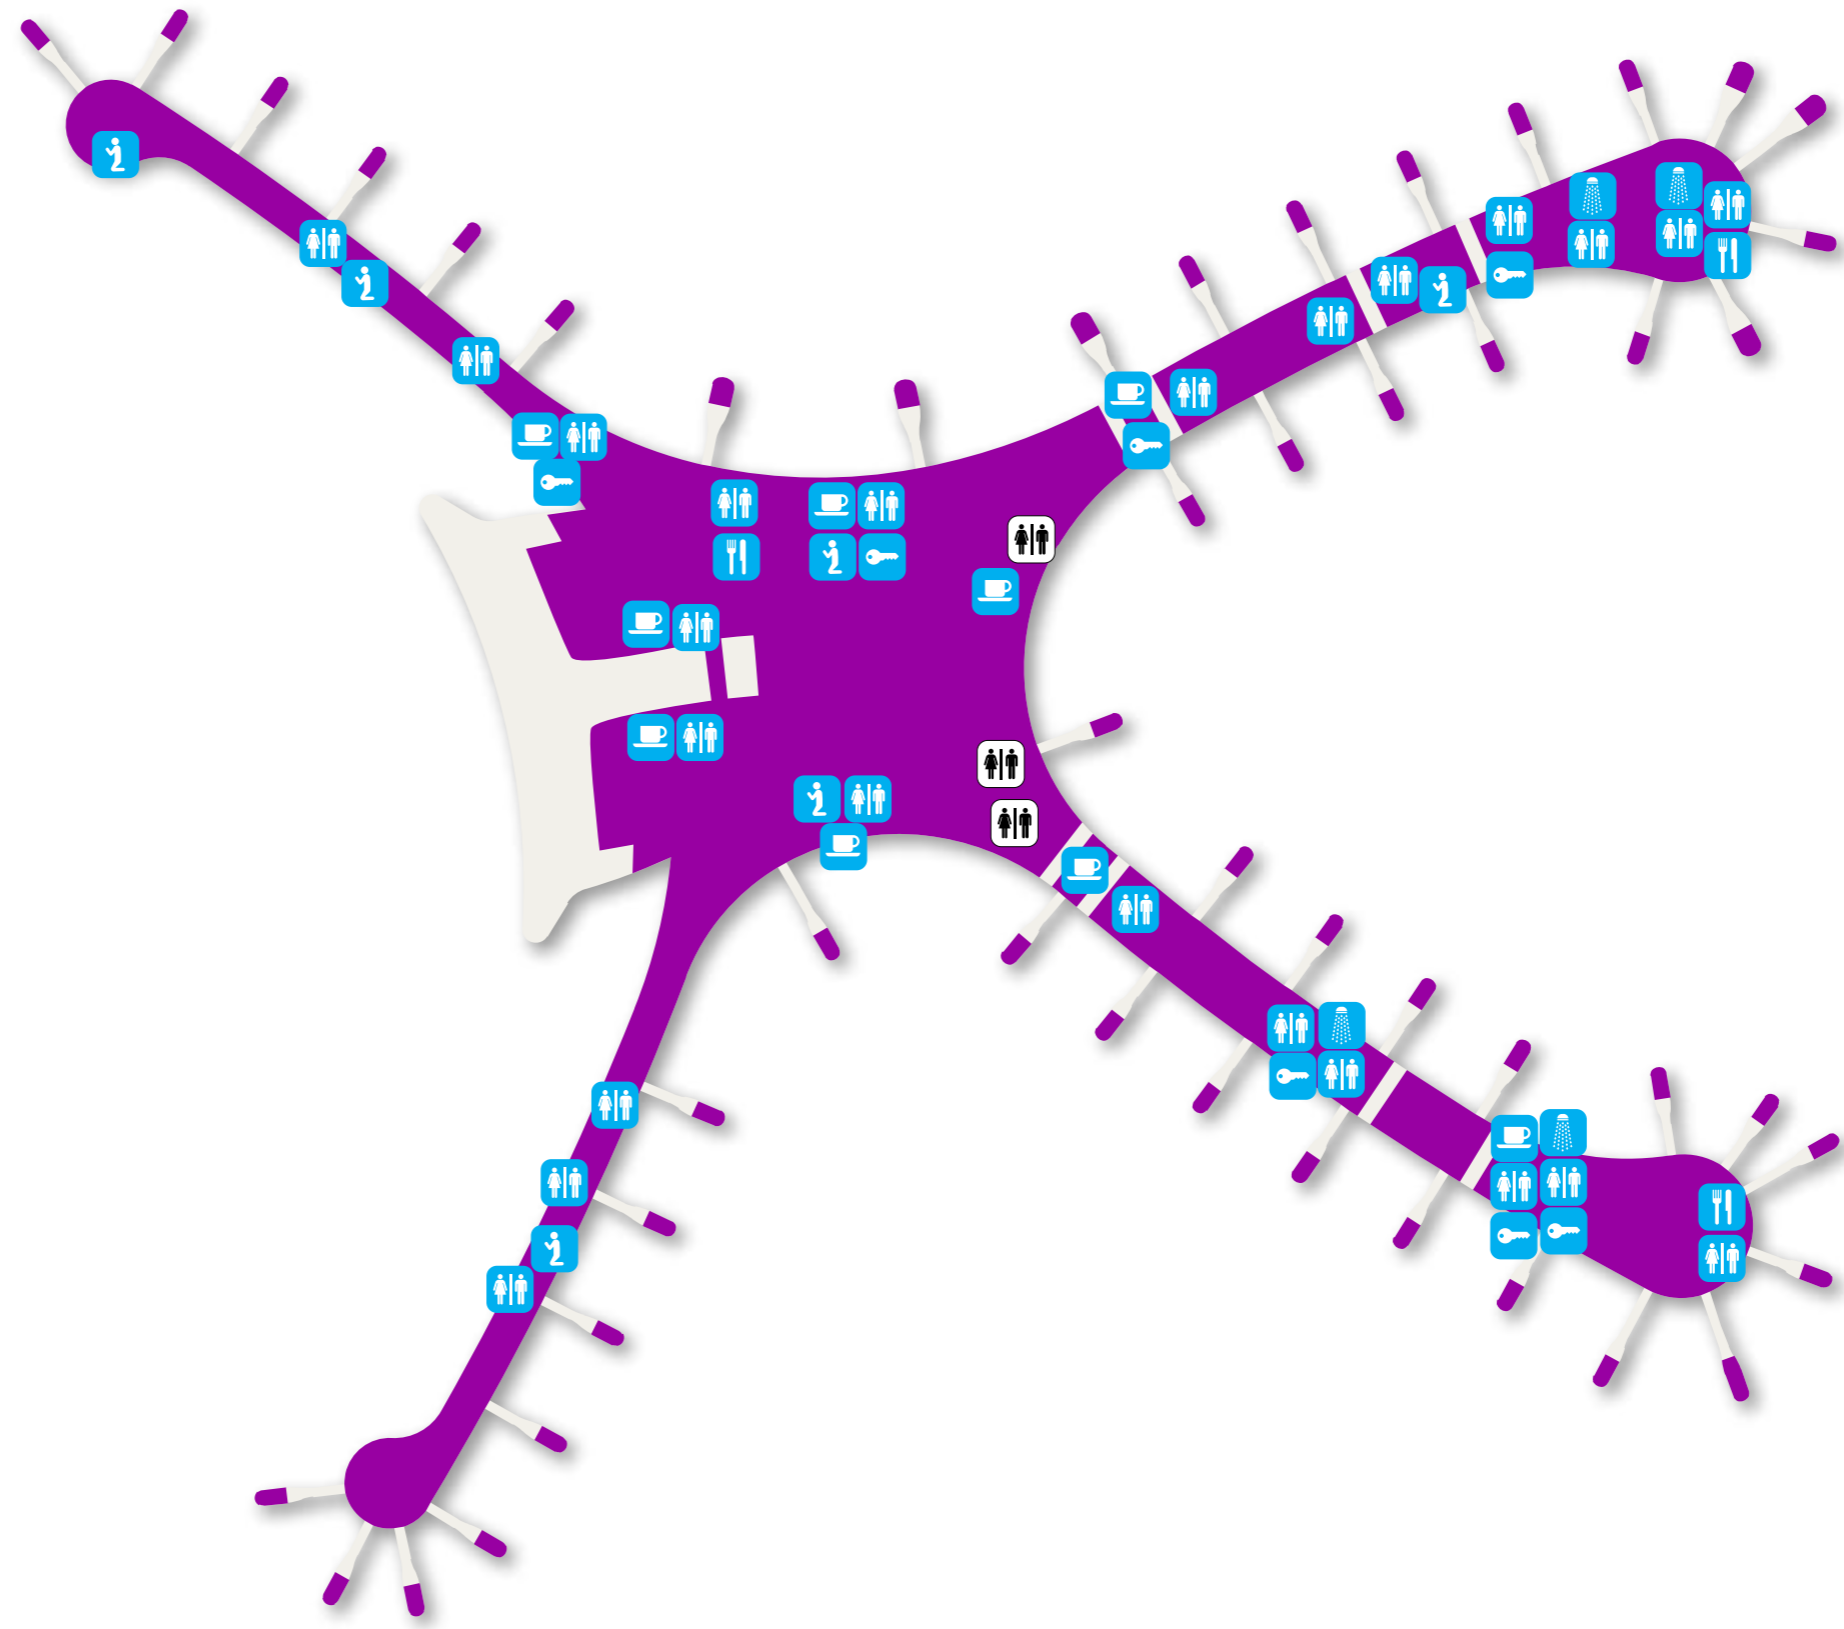

BASE SHAPE

LVL B2

-  Staff Toilets
-  Canteen

LVL B1

LVL 0

-  Staff Prayer Room
-  Guests Toilets
-  Staff Toilets
-  Staff Break Room
-  Staff Screening

LVL 0.1

LVL 1

-  Staff Prayer Room
-  Guests Toilets
-  Staff Toilets
-  Staff Lockers
-  Staff Break Room
-  Canteen
-  Showers

LVL2

-  Staff Prayer Room
-  Guests Toilets
-  Staff Break Room
-  Staff Screening
-  Smoking Room

LVL 2.1

-  Staff Prayer Room
-  Staff Toilets
-  Staff Break Room

LVL 3

-  Staff Toilets
-  Staff Lockers
-  Staff Break Room
-  Staff Screening

LVL 3.1

LVL 3.2

LVL 3.3