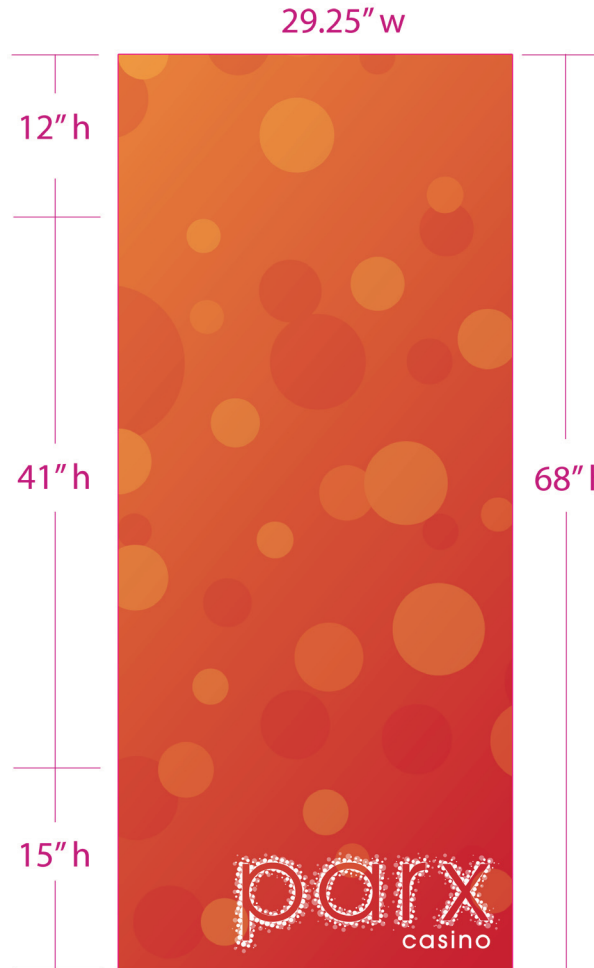

INSTANT TICKET TEMPLATE
BUILT IN 1/4 SCALE AT FULL SCALE

68" h

Side

12" h

41" h

15" h

Front Face

68" h

Side