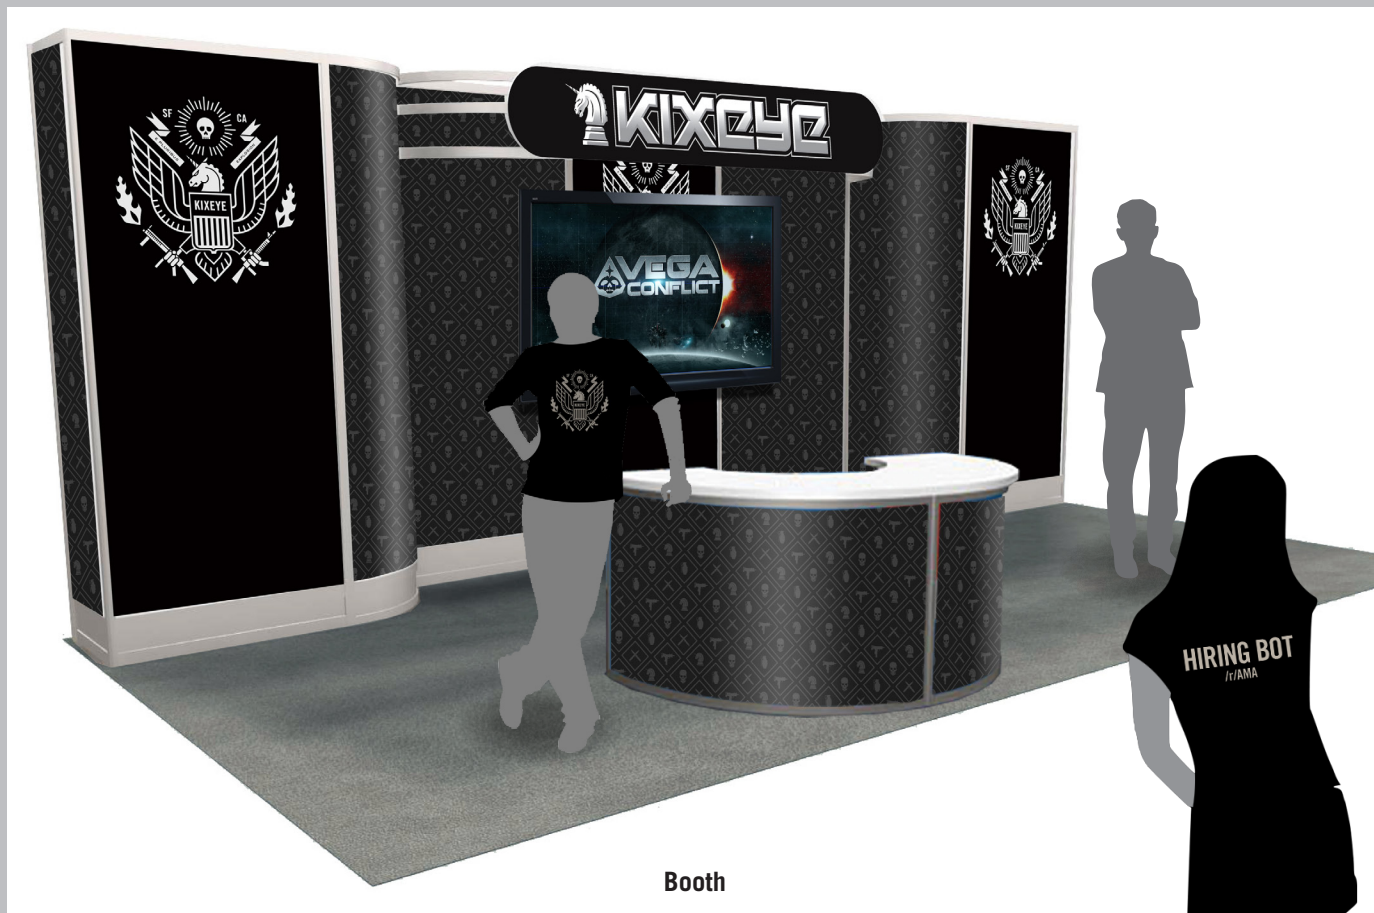

SXSW Program Ad

SXSW Flyer

Mouse Pad

Front

Back

T Shirt

Flash Drive

Hanging Over Booth

Booth