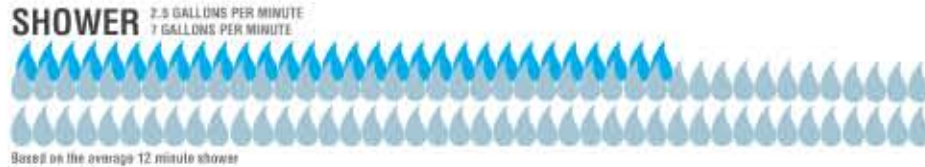

# I won't make a difference

A lot of people feel small and believe that their activities cannot make a difference on a global scheme. However, water is a local issue and in fact their daily activities do make a difference.

1 GAL WATER-SAVING FIXTURE  
1 GAL REGULAR FIXTURE

Fluid monitor can be retrofitted to any shower head, monitoring the amount of water consumed with every shower, it empowers the user to embrace a **blue** lifestyle.