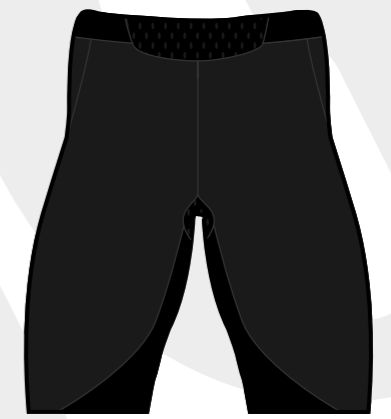

WINDSHELL

WINDSHELL GILLET

SOFTSHELL

L/S

VEST

S/S

5" SHORT

7" SHORT

# RUNNING

3/4

SHORT

LONG

# BASE LAYER BOTTOMS

S/S CREW

L/S CROW

SLEEVELESS

# BASE LAYER TOPS