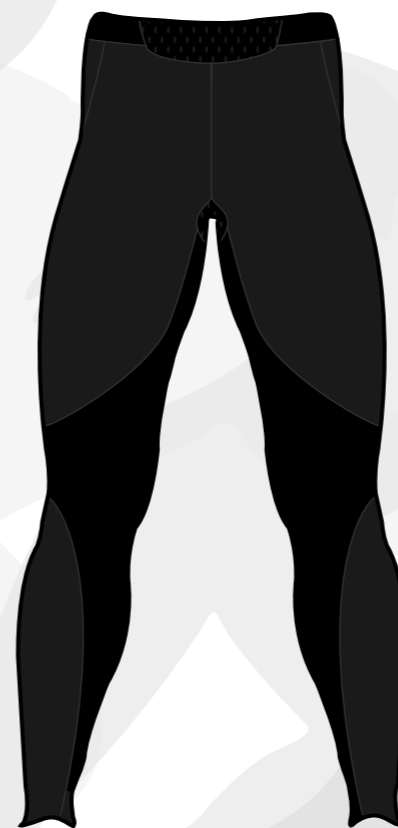

WINDSHELL

WINDSHELL GILLET

SOFTSHELL

L/S

VEST

S/S

5" SHORT

7" SHORT

# RUNNING

3/4

SHORT

LONG

# BASE LAYER BOTTOMS

S/S CREW

L/S CROW

SLEEVELESS

# BASE LAYER TOPS