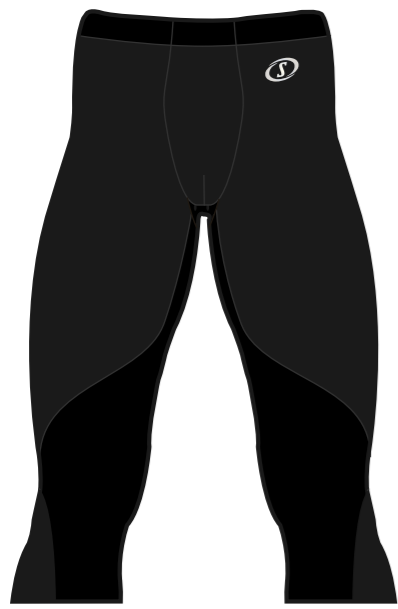

WINDSHELL

WINDSHELL GILLET

SOFTSHELL

L/S

VEST

S/S

5" SHORT

7" SHORT

# RUNNING

3/4

SHORT

LONG

# BASE LAYER BOTTOMS

S/S CREW

L/S CROW

SLEEVELESS