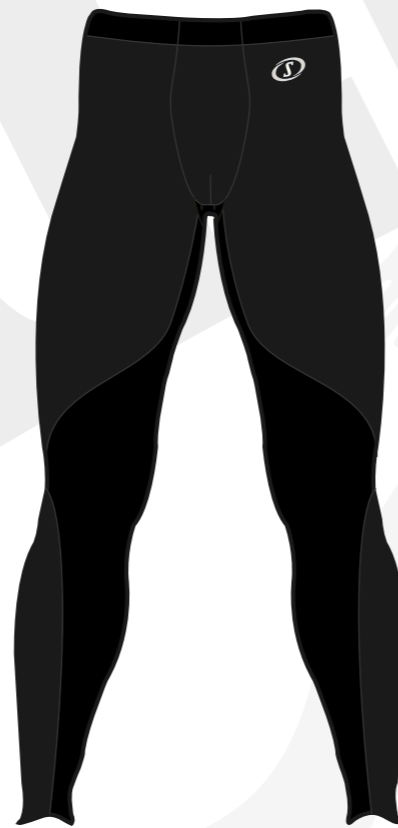

WINDSHELL

WINDSHELL GILLET

SOFTSHELL

L/S

VEST

S/S

5" SHORT

7" SHORT

# RUNNING

3/4

SHORT

LONG

# BASE LAYER BOTTOMS

S/S CREW

L/S CROW

SLEEVELESS

# BASE LAYER TOPS