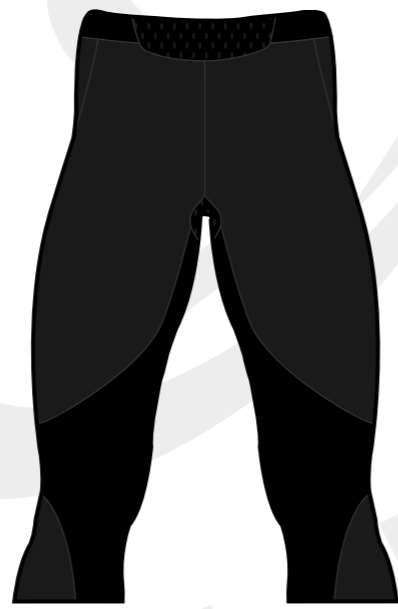

WINDSHELL

WINDSHELL GILLET

SOFTSHELL

L/S

VEST

S/S

5" SHORT

7" SHORT

# RUNNING

3/4

SHORT

LONG

# BASE LAYER BOTTOMS

S/S CREW

L/S CROW

SLEEVELESS

# BASE LAYER TOPS