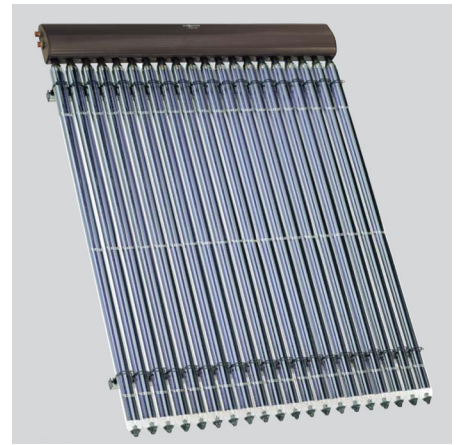

FULL-SERVICE RES PROVIDER

Synergy Viridis offers turnkey renewable energy systems to meet the specific and varied needs of our clients. Our professionals understand that a renewable energy system does not stand alone, but acts in concert with the mechanical systems and the grid it supplies energy to. This is why every system we design and install begins with a thorough assessment of the site, its energy potential and the built environment associated with it.

PRODUCTS

GENTLE BREEZE WIND TURBINE

SOLAR PV

SOLAR THERMAL

*Diagram shows independent power-source type that uses a battery