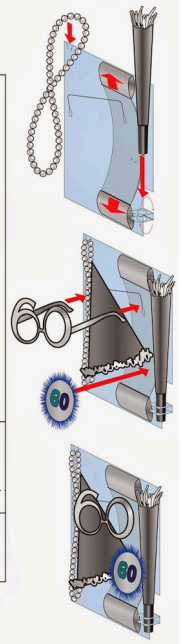

ACETATE BOX SIZE: 8.75" X 11" X 1.5" DEPTH

DIECUT ACETATE INSERT SHEET TO HOLD ITEMS IN PLACE

1.5" DEPTH

DIECUT FOLD

PACKAGE STICKERS

H=1.5"
 ADDRESS, UPC CODE, LOGO ECT.
 PLACED ON BACK OF PACKAGE
 W=2.5"