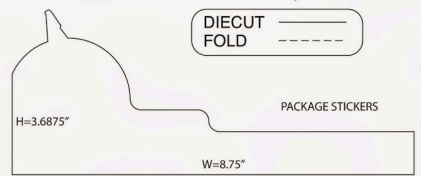

ACETATE BOX SIZE: 8.75" X 11" X 1.5" DEPTH

DIECUT ACETATE INSERT SHEET TO HOLD ITEMS IN PLACE

1.5" DEPTH

DIECUT FOLD

PACKAGE STICKERS

H=1.5"
 ADDRESS, UPC CODE, LOGO ECT.
 PLACED ON BACK OF PACKAGE
 W=2.5"