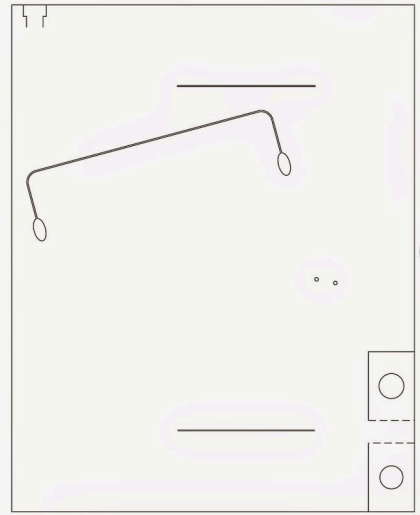

ACETATE BOX SIZE: 8.75" X 11" X 1.5" DEPTH

DIECUT ACETATE INSERT SHEET TO HOLD ITEMS IN PLACE

1.5" DEPTH

DIECUT FOLD

PACKAGE STICKERS

H=1.5"
 ADDRESS, UPC CODE, LOGO ECT.
 PLACED ON BACK OF PACKAGE
 W=2.5"