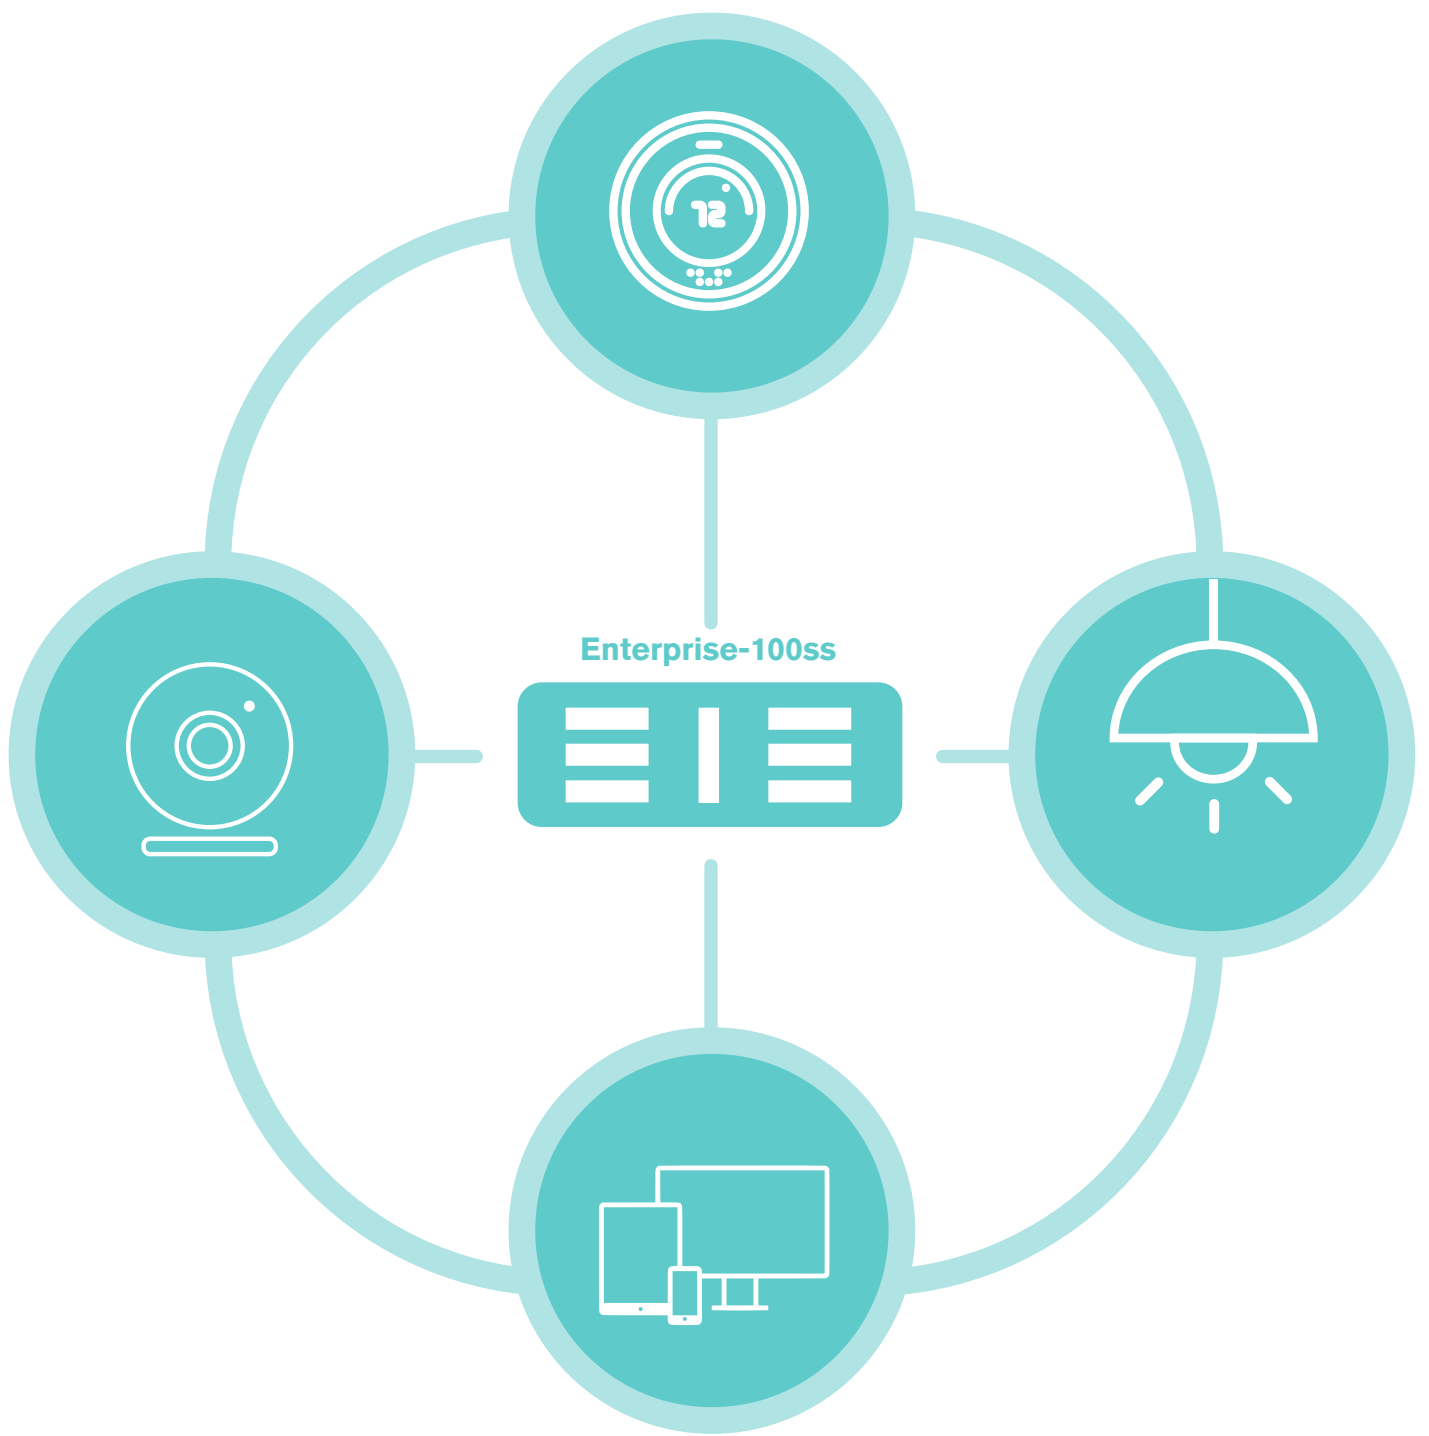

Enterprise

Facility Management

A mutual service solution designed to connect every room with control and corporate data — providing better business outcomes.

The Modern Informed Business

Find out more at
hrscontrol.com/enterprise