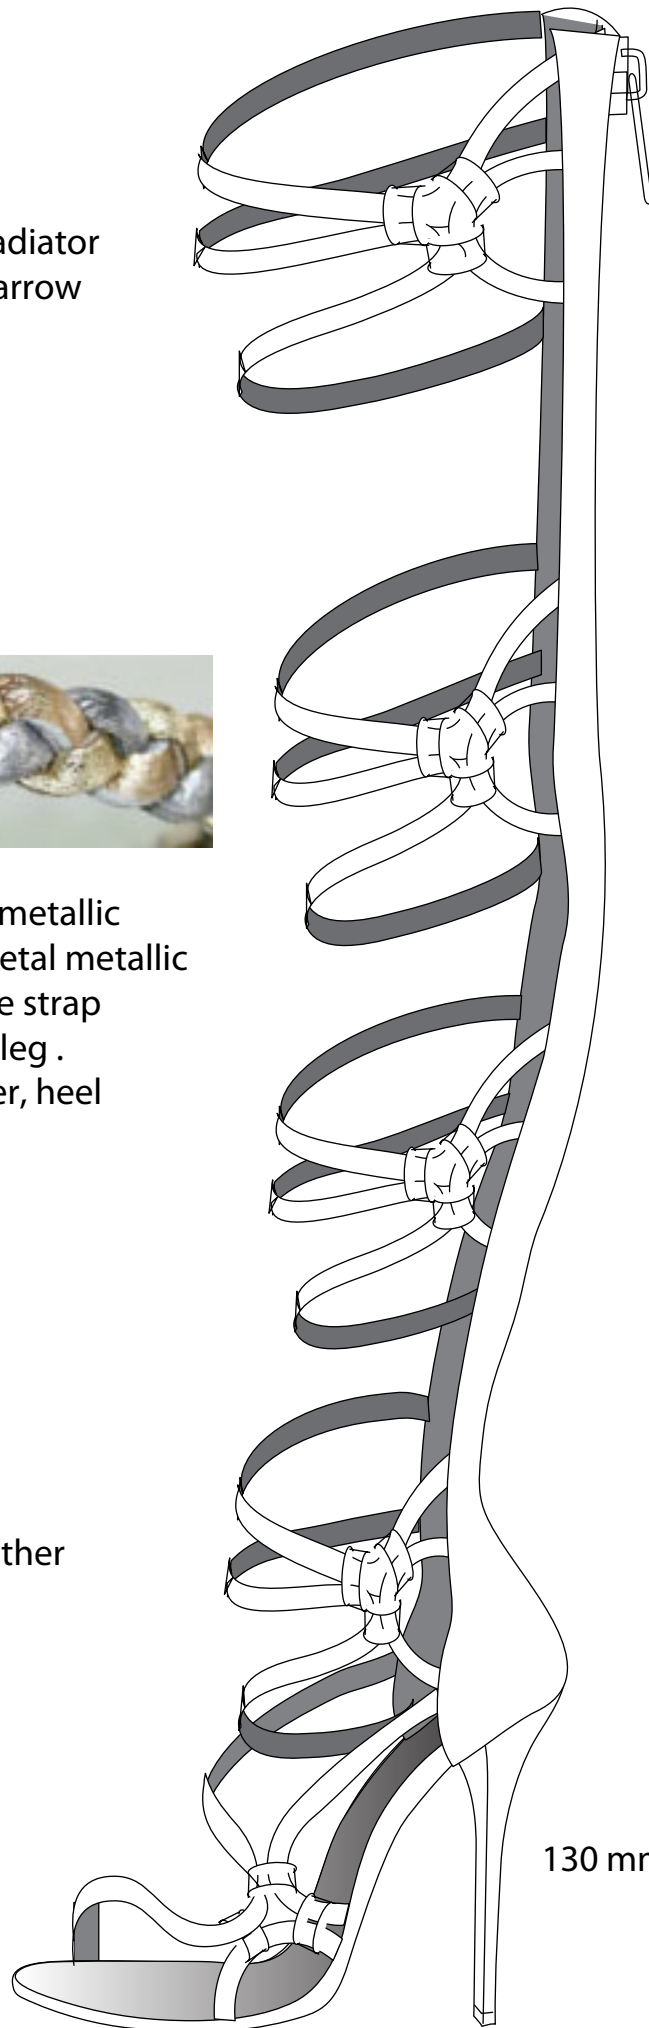

Devocateur G-1

Asymmetrical over the knee gladiator with center back zipper in a narrow counter.

Version 1

Straps are made of 3 color metallic braided leather with flat gunmetal metallic leather loops defining the strap detail along the lateral leg. Gunmetal metallic counter, heel and midsole cover

Version 2

12-1106 TPX
pearlescent white leather

Version 3

Black Leather

130 mm narrow covered heel