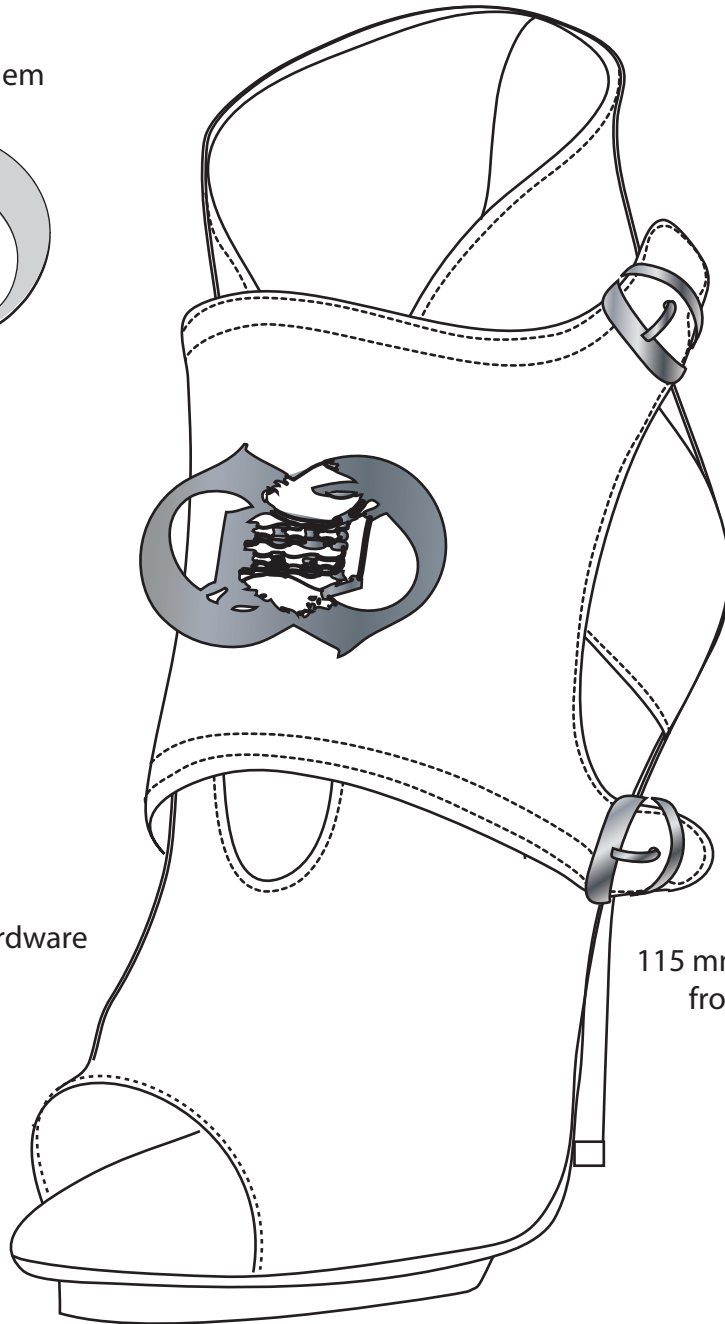

Devoc Girl S-12

Distressed Vintage PU Leather
Peep Toe Bootie with Instep cuff
and brushed hardware

Devocateur Logo Emblem

Version 1

Black distressed PU
with hammered pewter hardware

115 mm "Adele" wedge
from F/W 14-15

10mm Island Platform
from F/W 14-15

Version 2

16-1429 distressed PU
with brushed antique gold hardware