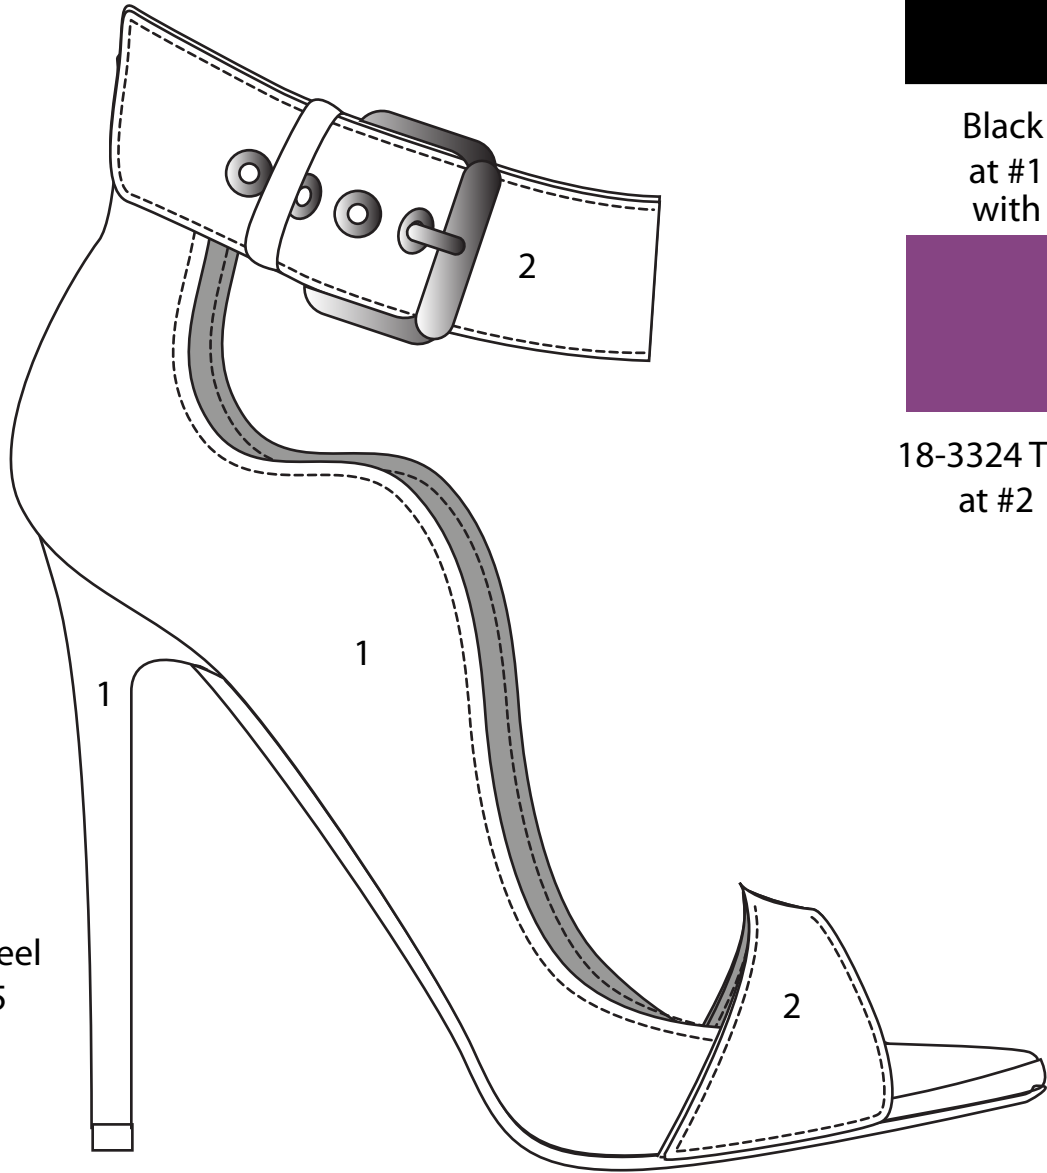

Devocateur S-30

2Tone Leather Shaped Quarter Peep Toe with Wide Cuff

Version 1

12-1106 TPX
at #1
with

13-1021 TPX
at #2

Version 2

Black
at #1
with

18-3324 TPX
at #2

narrow covered heel
from F/W 14-15