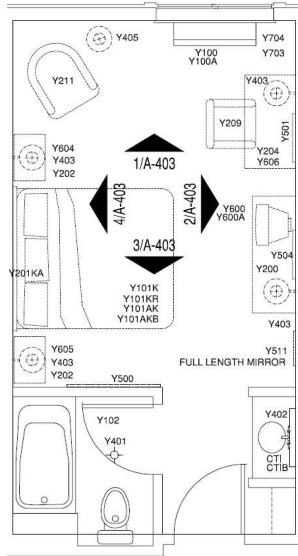

BAYMONT INN & SUITES

Guestroom Floor Plans & Photographs

Standard King Room

Standard Double Queen Room