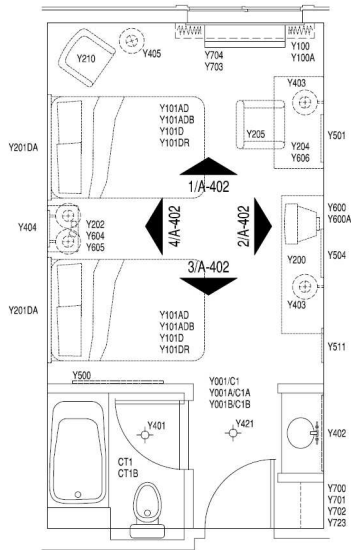

BAYMONT INN & SUITES

Guestroom Floor Plans & Photographs

Standard King Room

Standard Double Queen Room