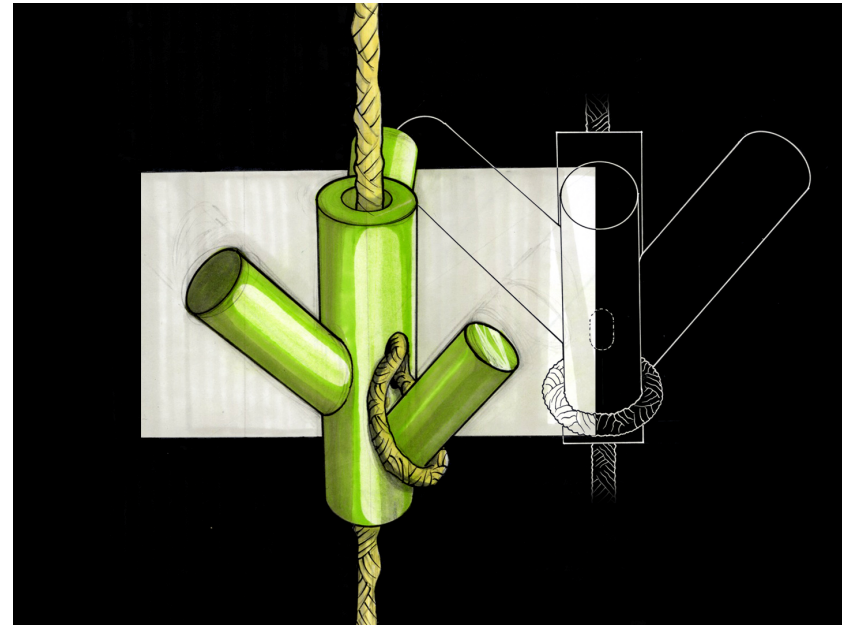

ELEMENTARY SCHOOL COAT HOOK

A Unique, Personalized Way for Children to Hang Their Backpacks

Starting as a quick one day design charrette, the Elementary School Coat Hook turned into something quite beautiful. The hook is vertically adjustable to give the child a sense of ownership (and thus responsibility), and would be manufactured in a variety of colors to allow the child to customize their hallways. The hook also represents a tree and it's ability to grow, just like the child.