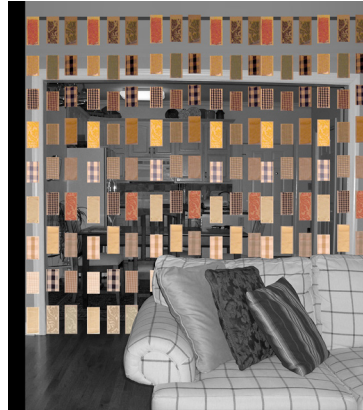

# POST-CONSUMER MATERIAL CURTAIN & LIGHTING

MTV REAL WORLD: BROOKLYN

**"Wallpaper" Curtain:**  
 - spray mounted to make it double-sided  
 - shower rings at top, 4 gromets/wallpaper sample  
 - samples attached to each other by bent 20 gauge steel wire

**"Wallpaper" Curtain:**  
 - spray mounted to make it double-sided  
 - shower rings at top, 4 gromets/wallpaper sample  
 - samples attached to each other by bent 20 gauge steel wire

**"Fabric Tile" Curtain:**  
 - samples attached to each other by bent 20 gauge steel wire

**"Wallpaper" Curtain Version 2:**  
 - 3 x 5" tiles glued to be double-sided  
 - shower rings at top, 4 gromets/wallpaper sample  
 - samples attached to each other by bent 20 gauge steel wire