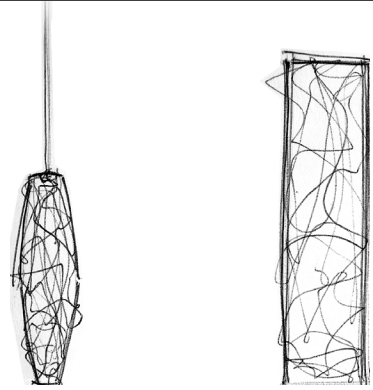

# POST-CONSUMER MATERIAL CURTAIN & LIGHTING

MTV REAL WORLD: BROOKLYN

**"Wallpaper" Curtain:**  
 - spray mounted to make it double-sided  
 - shower rings at top, 4 gromets/wallpaper sample  
 - samples attached to each other by bent 20 gauge steel wire

**"Wallpaper" Curtain:**  
 - spray mounted to make it double-sided  
 - shower rings at top, 4 gromets/wallpaper sample  
 - samples attached to each other by bent 20 gauge steel wire

**"Fabric Tile" Curtain:**  
 - samples attached to each other by bent 20 gauge steel wire

**"Wallpaper" Curtain Version 2:**  
 - 3 x 5" tiles glued to be double-sided  
 - shower rings at top, 4 gromets/wallpaper sample  
 - samples attached to each other by bent 20 gauge steel wire