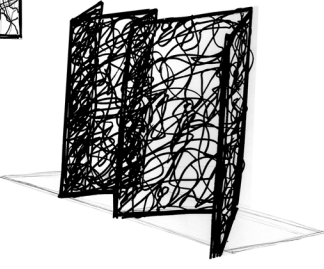

# POST-CONSUMER MATERIAL CURTAIN & LIGHTING

MTV REAL WORLD: BROOKLYN

**"Wallpaper" Curtain:**  
 - spray mounted to make it double-sided  
 - shower rings at top, 4 gromets/wallpaper sample  
 - samples attached to each other by bent 20 gauge steel wire

**"Wallpaper" Curtain:**  
 - spray mounted to make it double-sided  
 - shower rings at top, 4 gromets/wallpaper sample  
 - samples attached to each other by bent 20 gauge steel wire

**"Fabric Tile" Curtain:**  
 - samples attached to each other by bent 20 gauge steel wire

**"Wallpaper" Curtain Version 2:**  
 - 3 x 5" tiles glued to be double-sided  
 - shower rings at top, 4 gromets/wallpaper sample  
 - samples attached to each other by bent 20 gauge steel wire