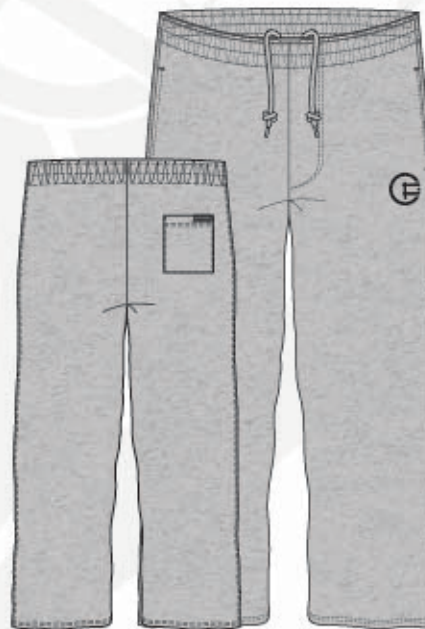

CF LOGO SWEATS

SPA0002

Regular fit Sweat-pants in 60% cotton/40% poly fleece with embroidered logo below front left pocket on left leg, sizing on inner woven label.

COLOR	CODE	S/M	L/XL						
Grey	GRY								
Black	BLK