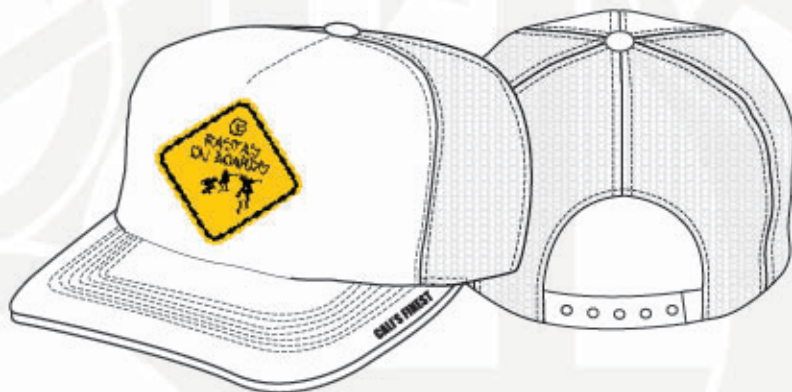

RASTAS ON BOARDS-SURF
THA0006

One size fits most "CF custom" mesh trucker hat with 100% Polyester and 100% Nylon, "RASTA'S ON BOARDS(SURF)" plastisol print on front panel, along w/ "CALI'S FINEST" printed in plastisol along the left brim, on inside of cap is woven label CF tag

COLOR	CODE	S/M	L/XL				
Red	RED						
White	WHT						
Black	BLK						

RASTAS ON BOARDS-SKATE
THA0005

One size fits most "CF custom" mesh trucker hat with 100% Polyester and 100% Nylon, "RASTA'S ON BOARDS(SKATE)" plastisol print on front panel, along w/ "CALI'S FINEST" printed in plastisol along the left brim, on inside of cap is woven label CF tag

COLOR	CODE	S/M	L/XL				
White	WHT						
Black	BLK						
Red	RED