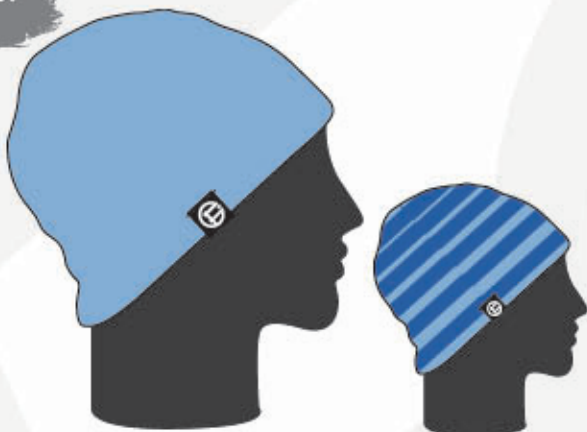

COLOR	CODE	S/M	L/XL						
White / Red	WHR								
Blue	BLU								
Black / Red	BLR								
Black / White	BLW								
Black / Yellow	BLY								

FLIP SWITCH
BEA0004

Custom Flip Switch CF Beanie in 100% acrylic w/ 1-color striped pattern throughout, along w/ woven "CF" flag label on front right, reverse side is same color tone as main body