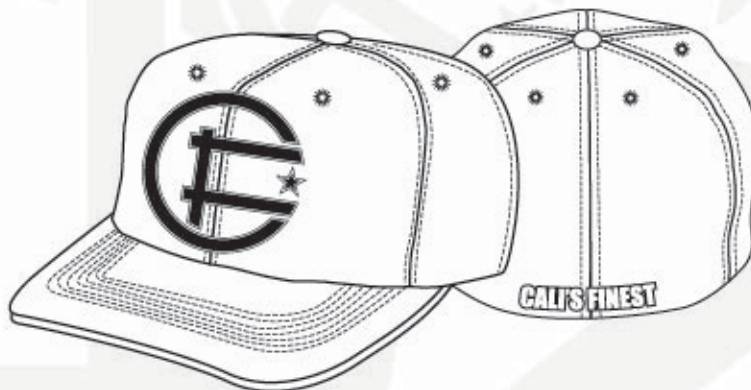

CF CENTER
FFA0002

Fitted CF CENTER in 100% acrylic w/ flat peak bill and raised 3-D embroidered "CF" logo on front center panel, along with "CALI'S FINEST" embroidery at back center, on inside of cap is woven label CF tag.

COLOR	CODE	6 7/8	7 1/8	7 1/4	7 3/8	7 1/2	7 5/8	7 3/4	7 7/8	8
White	WHT									
Navy	NAV									
Black/ Orange	BLO									
Brown	BRN									
Grey	GRY									
Black/ Red	BLR