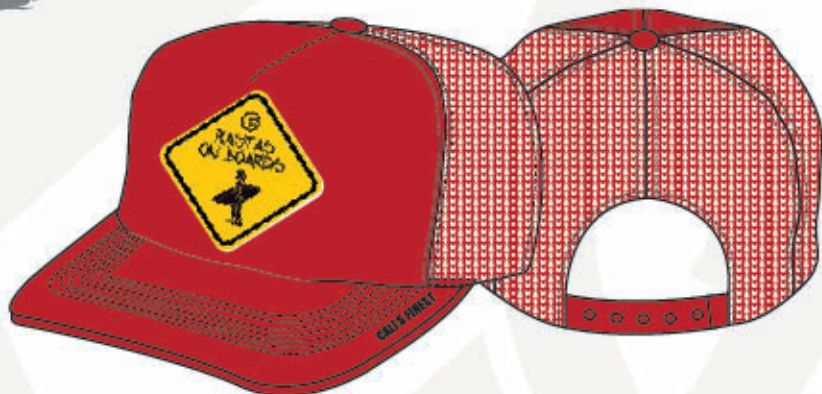

RASTAS ON BOARDS-SURF
THA0006

One size fits most "CF custom" mesh trucker hat with 100% Polyester and 100% Nylon, "RASTA'S ON BOARDS(SURF)" plastisol print on front panel, along w/ "CALI'S FINEST" printed in plastisol along the left brim, on inside of cap is woven label CF tag

COLOR	CODE	S/M	L/XL				
Red	RED						
White	WHT						
Black	BLK						

RASTAS ON BOARDS-SKATE
THA0005

One size fits most "CF custom" mesh trucker hat with 100% Polyester and 100% Nylon, "RASTA'S ON BOARDS(SKATE)" plastisol print on front panel, along w/ "CALI'S FINEST" printed in plastisol along the left brim, on inside of cap is woven label CF tag

COLOR	CODE	S/M	L/XL				
White	WHT						
Black	BLK						
Red	RED