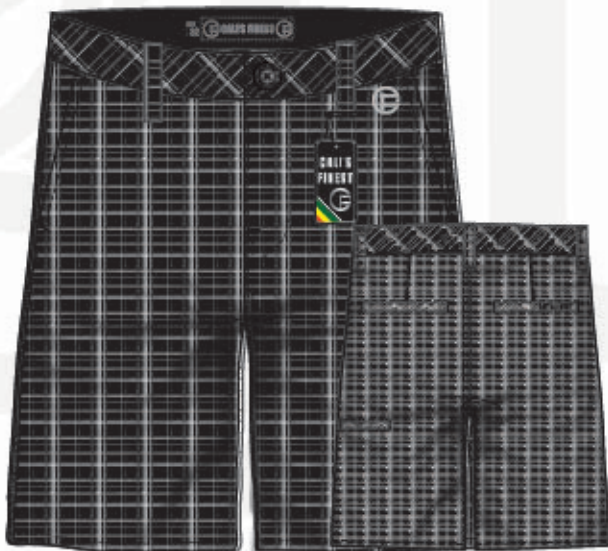

STANDARD
WSA0004

Standard fit 22.75 inch Walkshorts with engineered plaid fabric with custom side plaid waist, along with "CF" logo embroidered on bottom left leg and below back right pocket, with "CALI'S FINEST" woven label on front right belt loop, custom "CALI'S FINEST" button, along with welted pockets and custom cell phone pocket in back left leg.

COLOR	CODE	28	30	32	34	36	38
Gray	GRY						
Black	BLK						
White	WHT						

ULTRA LIGHT
WSA0003

Ultra Light fit 22 inch Walkshorts with engineered plaid fabric with custom side plaid waist, along with "CF" logo embroidered next to top front left pocket of welted pockets, with "CALI'S FINEST" woven label on back right pocket, custom "CALI'S FINEST" button, with custom cell phone pocket in back left leg

COLOR	CODE	28	30	32	34	36	38
Black	BLK						
Brown	BRN						
PowderBlue	PBL