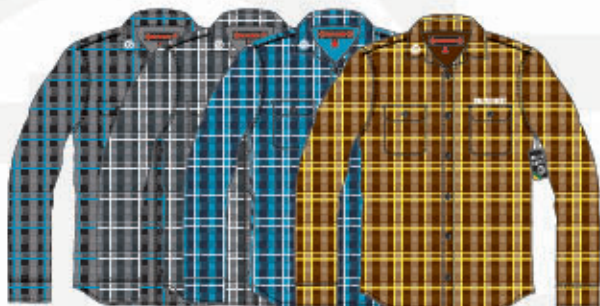

SHEX FLANNEL

FLA0003

Standard fit long sleeve super light weight yarn-dyed flannel with custom "CALI'S FINEST" buttons, along with a "CF" logo embroidery on the front right collar, dual front chest pockets with "CALI'S FINEST" embroidery on top of front left pocket, along with "CF" logo embroidered on back right lower shoulder.

COLOR	CODE	XS	S	M	L	XL	XXL
Navy	NAVY						
Black	BLK						
Grey	GRY						
Blue	BLU						
Brown	BRN