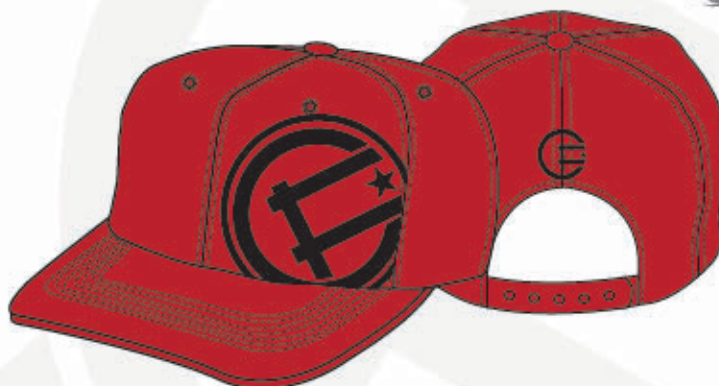

SNAP BACK

FFA0004

SNAP BACK in 100% cotton w/ flat peak bill and single color embroidered "CF" logo w/ raised outline on front left panel, along with "CF" logo embroidery at back center above snap, on inside of cap is woven label CF tag.

COLOR	CODE	S/M	L/XL
Red	RED		
Black	BLK		
Brown	BRN		
Grey	GRY		
Navy	NAVY		
Blue / Red	BLR		

SNAP BACK BRO-D

FFA0005

SNAP BACK BRO-D in 100% cotton w/ flat peak bill and single color embroidered "CALI'S FINEST" across front panel, along with "CF" logo embroidery at back center above snap, on inside of cap is woven label CF tag.

COLOR	CODE	S/M	L/XL
Blue / Red	BLR		
Brown	BRN		
Navy	NAVY		
Red	RED		
Black	BLK		
Grey	GRY