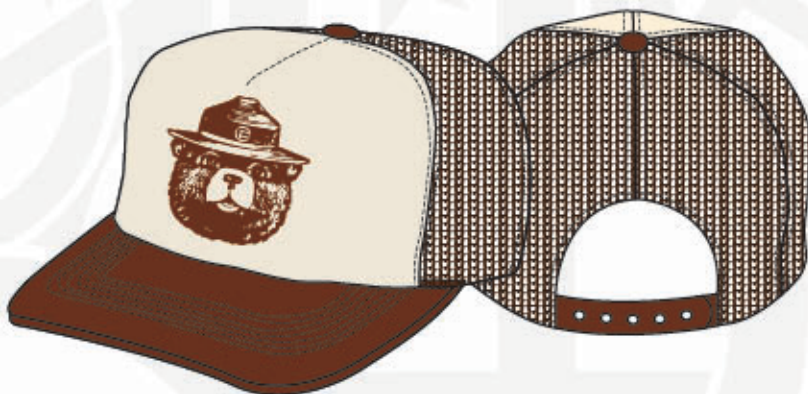

CALIFORNIA CHEESE
THA0007

One size fits most "CF custom" mesh trucker hat with 100% Polyester and 100% Nylon, "CHEESE" plastisol print on front panel, along w/ "CALI'S FINEST" printed in plastisol along the left brim, on inside of cap is woven label CF tag

COLOR	CODE	S/M	L/XL
Black	BLK		
Charcoal	CHA		
Blue	BLU		
Brown	BRN		
White	WHT		

SMOKEY
THA0010

One size fits most "CF custom" mesh trucker hat with 100% Polyester and 100% Nylon, "SMOKEY" plastisol print on front panel, on inside of cap is woven label CF tag

COLOR	CODE	S/M	L/XL
Cream	CRM		
Brown	BRN		
Black	BLK