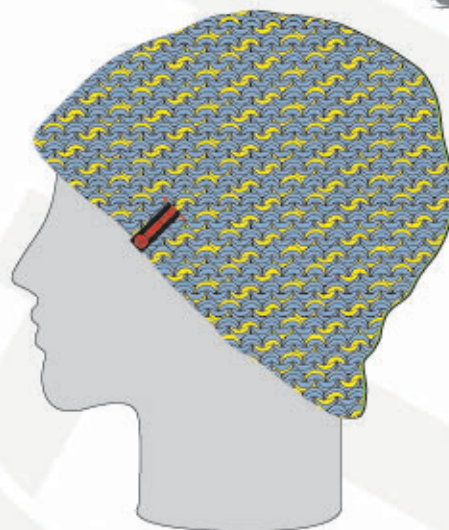

KNIT CF
BEA0003

Custom Knit CF Beanie in 100% acrylic w/ 2-toned knit, along w/ woven "CALI'S FINEST & CF" flag label on front right

COLOR	CODE	S/M	L/XL						
Powder Blue	PBL								
Charcoal	CHA								
Brown	BRN								
Light Gray	LGR