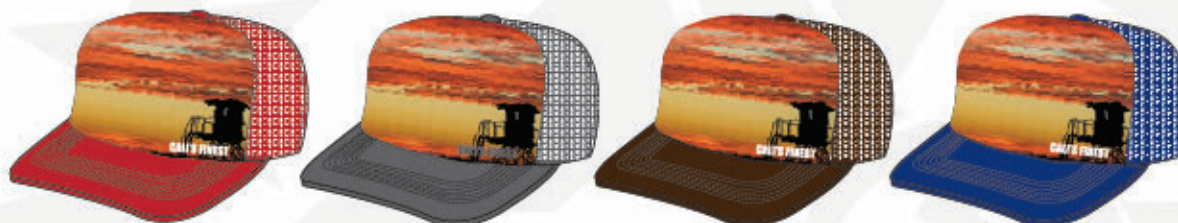

PRINT
THA0003

One size fits most "CF custom" mesh trucker hat with 100% Polyester and 100% Nylon, "lifeguard sunset" sublimation print on front panel, "lifeguard sunset" sublimation print on front panel, on inside of cap is woven label CF tag.

COLOR	CODE	S/M	L/XL
Black	BLK		
Red	RED		
Grey	GRY		
Brown	BRN		
Blue	BLU