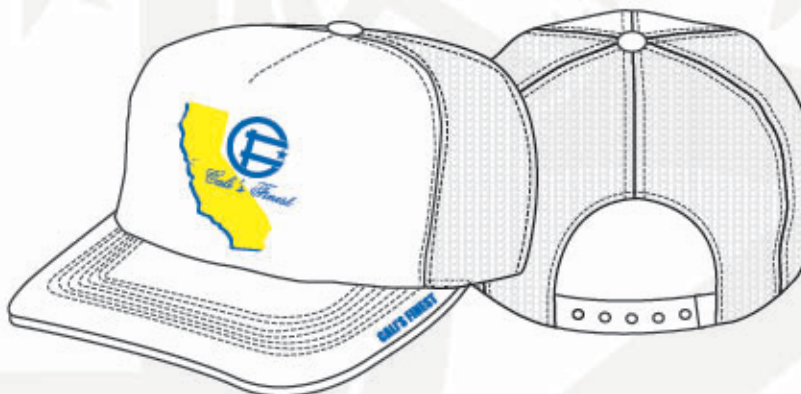

CF STATE TRUCKER
THA0008

One size fits most "CF custom" mesh trucker hat with 100% Polyester and 100% Nylon, "CF STATE" plastisol print on front panel, along w/ "CALI'S FINEST" printed in plastisol along the left brim, on inside of cap is woven label CF tag.

COLOR	CODE	S/M	L/XL
White	WHT		
Red	RED		
Grey	GRY		
Black	BLK