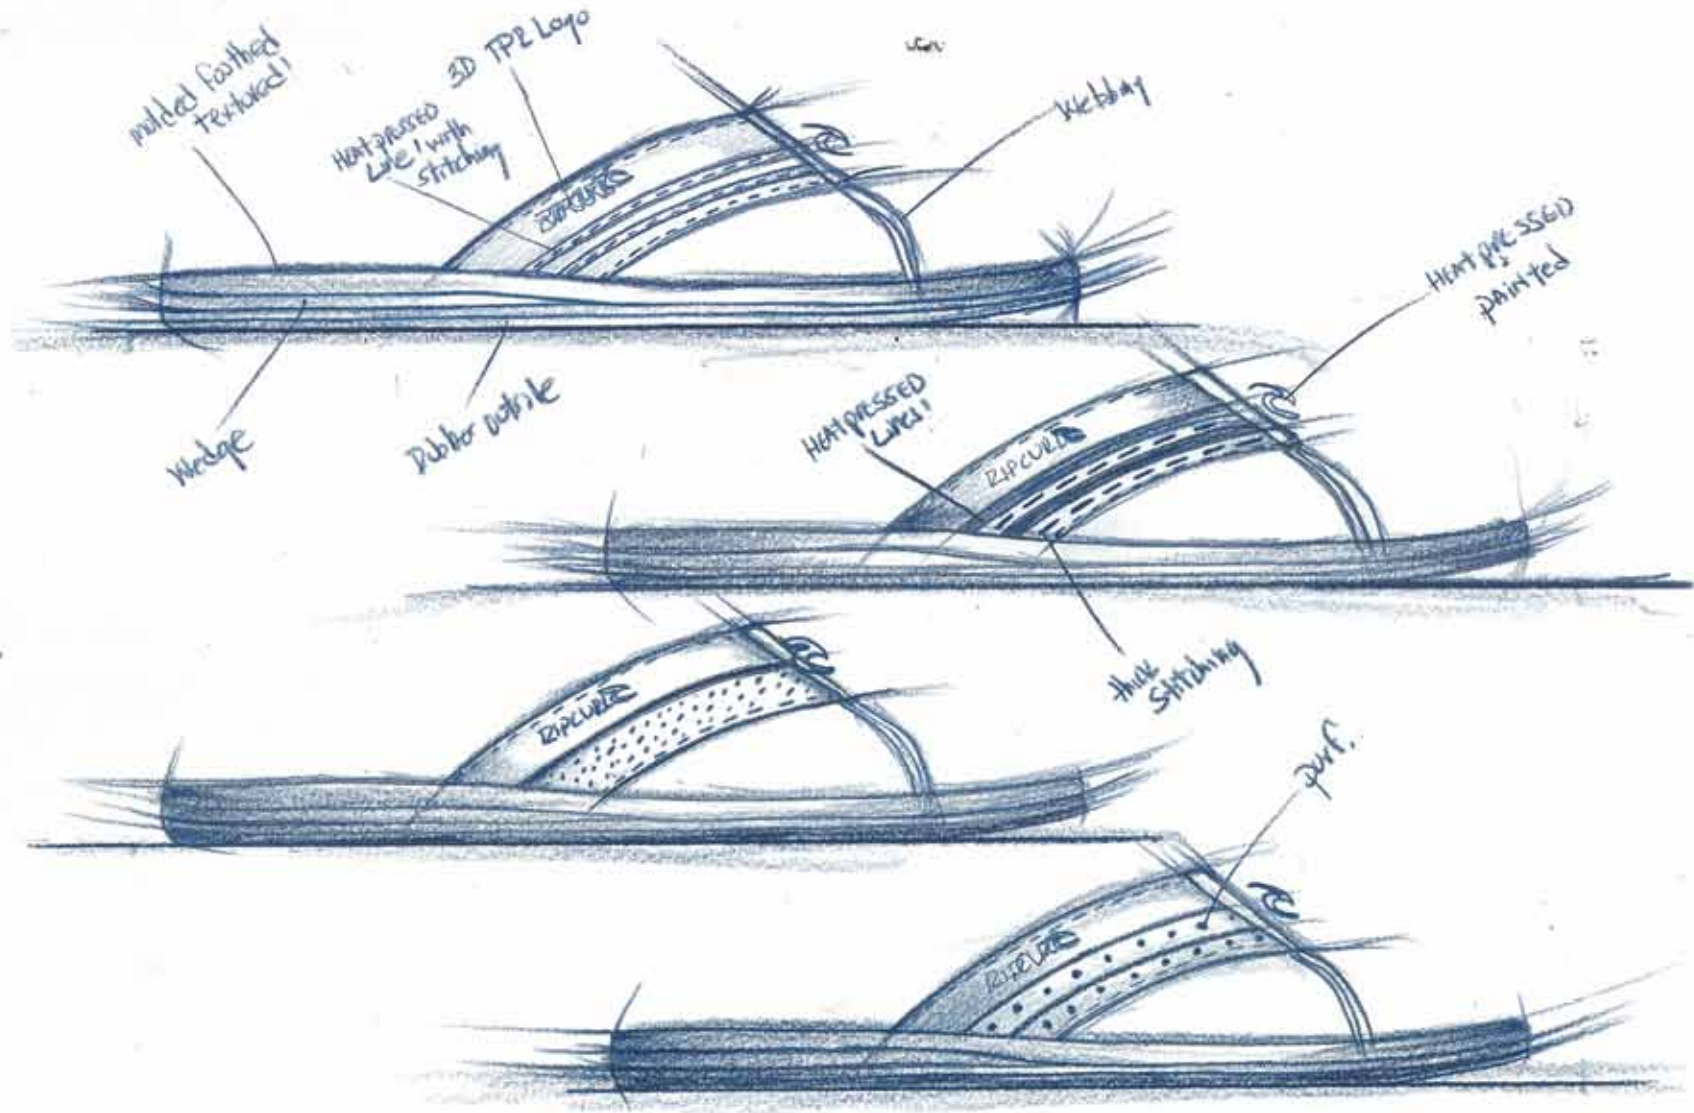

IDEATION PHASE BY MICHAEL KELLEY 2009-2010

Michael Kelley
sangho17@yahoo.com

318 CARLSON COURT
VISTA, CA. 92083
Cell# 805.403.3464

REFINED- SKETCH BY MICHAEL KELLEY 2009-2010

Michael Kelley
sangho17@yahoo.com