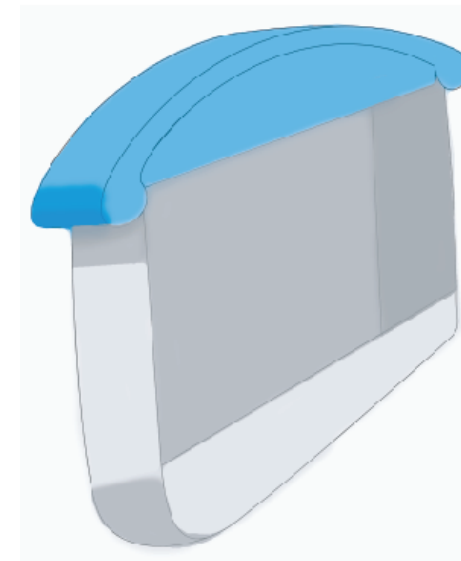

Shower Egg

Concepts

Shower Caddy

Has refillable top for two liquid soap or shampoo to help get rid of clutter with with storage on bottom shelf.

dispensing top

private storage

bottle holder

Jonathan Ed Vega
30 Webster St.
New Haven, CT 06511
203-435-2462

Refillable bottle concept

Using a center bracket refillable bottles are mounted on shower wall to help keep shower clean and safe.