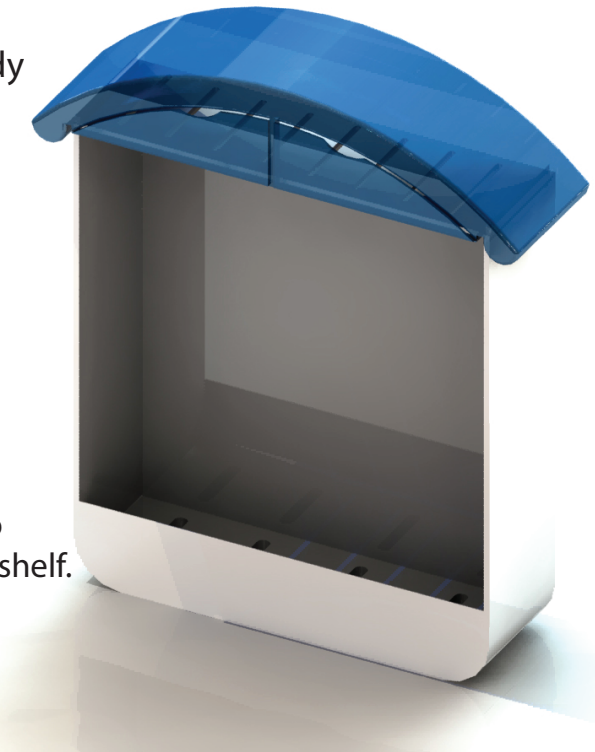

Shower Egg

Concepts

Shower Caddy

Has refillable top for two liquid soap or shampoo to help get rid of clutter with with storage on bottom shelf.

dispensing top

private storage

bottle holder

Jonathan Ed Vega
30 Webster St.
New Haven, CT 06511
203-435-2462

Refillable bottle concept

Using a center bracket refillable bottles are mounted on shower wall to help keep shower clean and safe.