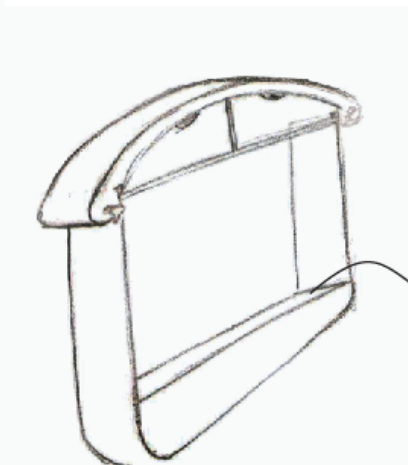

Shower Egg

Concepts

Shower Caddy

Has refillable top for two liquid soap or shampoo to help get rid of clutter with with storage on bottom shelf.

dispensing top

private storage

bottle holder

Jonathan Ed Vega
30 Webster St.
New Haven, CT 06511
203-435-2462

Refillable bottle concept

Using a center bracket refillable bottles are mounted on shower wall to help keep shower clean and safe.