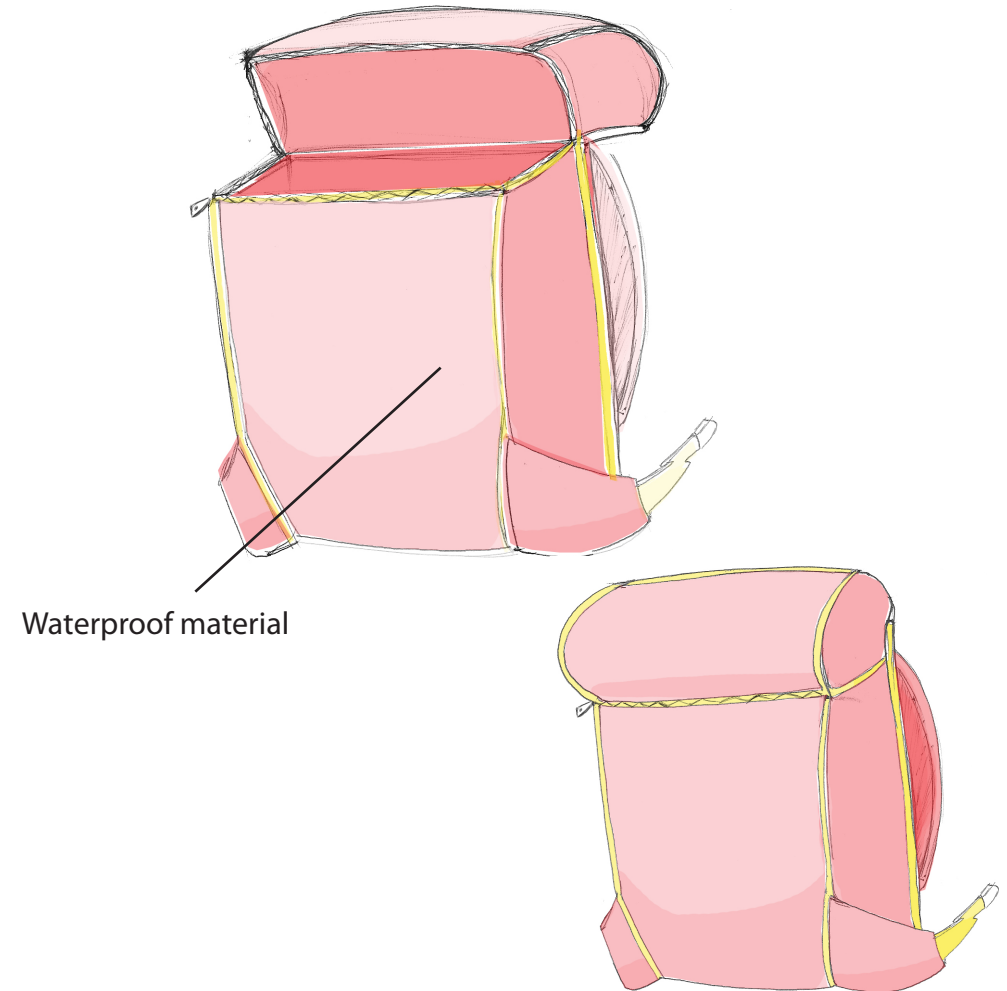

# Shelter Box Thesis Project

## Backpack Concept

Jonathan Vega

Pro:  
Wearable  
Comfortable

Cons:  
More difficult shipping  
No carrying option

The concept above helps with making it possible to comfortably lift and carry emergency equipment, the shape of the bag itself makes it harder than the current product for shipping. The concept does not help with back fatigue and does not include any option for carrying by hand.