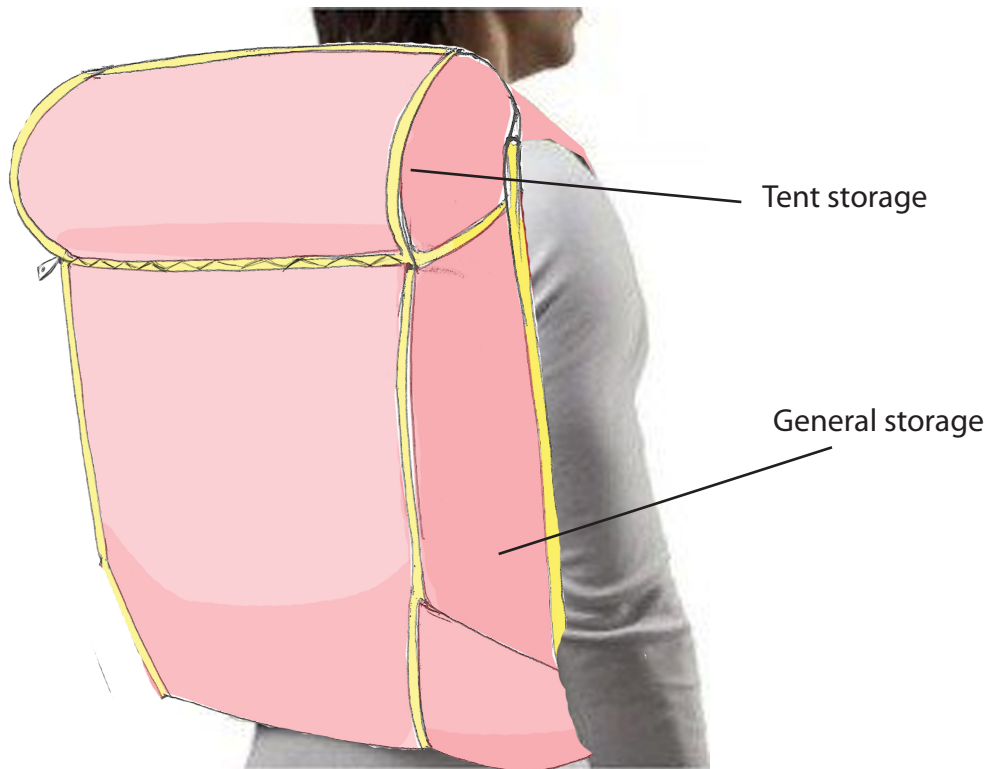

## Backpack Concept

Jonathan Vega

Pro:  
Wearable  
Comfortable

Cons:  
More difficult shipping  
No carrying option

The concept above helps with making it possible to comfortably lift and carry emergency equipment, the shape of the bag itself makes it harder than the current product for shipping. The concept does not help with back fatigue and does not include any option for carrying by hand.