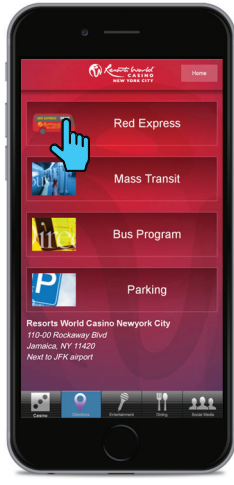

Resort World Casino

App Design Layout, Screenflows and User Interface

APP Icon

All PDF's can be zoomed in and out
User can access Back button to return to previous screen
Home page button returns to welcome screen

Indicates User

Indicates Next Page

Directions

Directions Button
(Welcome Screen)

Red Express Button

Click to Open Map Button

Downloadable PDF of Bus Routes & Pick-up points

Casino Button
(Welcome Screen)

Floor Map Button

Click to View Larger Button

Downloadable PDF of Casino Floor Map

Dining

Dining Button
(Welcome Screen)

Reservation and all Menu options follow the same procedure for all restaurants.

Genting Palace Button

Reservations

Reserve It Button

Reservation Page
(Enter Reservation)

RW Prime Button

Sport Bar Menu button

Downloadable PDF of Menu

Entertainment

Entertainment Button
(Welcome Screen)