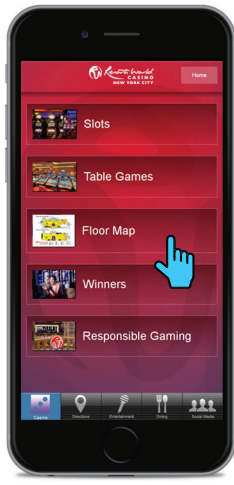

Resort World Casino

App Design Layout, Screenflows and User Interface

APP Icon

All PDF's can be zoomed in and out
User can access Back button to return to previous screen
Home page button returns to welcome screen

Indicates User

Indicates Next Page

Directions

Directions Button
(Welcome Screen)

Red Express Button

Click to Open Map Button

Downloadable PDF of Bus Routes & Pick-up points

Casino Button
(Welcome Screen)

Floor Map Button

Click to View Larger Button

Downloadable PDF of Casino Floor Map

Dining

Dining Button
(Welcome Screen)

Reservation and all Menu options follow the same procedure for all restaurants.

Genting Palace Button

Reservations

Reserve It Button

Reservation Page
(Enter Reservation)

RW Prime Button

Sport Bar Menu button

Downloadable PDF of Menu

Entertainment

Entertainment Button
(Welcome Screen)