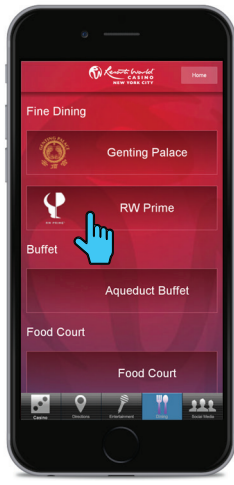

Indicates User

Indicates Next Page

Directions

Directions Button
(Welcome Screen)

Red Express Button

Click to Open Map Button

Downloadable PDF of Bus Routes & Pick-up points

Casino Button
(Welcome Screen)

Floor Map Button

Click to View Larger Button

Downloadable PDF of Casino Floor Map

Dining

Dining Button
(Welcome Screen)

Reservation and all Menu options follow the same procedure for all restaurants.

Genting Palace Button

Reservations

Reserve It Button

Reservation Page
(Enter Reservation)

RW Prime Button

Sport Bar Menu button

Downloadable PDF of Menu

Entertainment

Entertainment Button
(Welcome Screen)

Tickets ordered for Bar 360, Club 360 and Central Park Events follow the same procedure.

Bottle service and Menu options follow the same procedure.

Bar 360/ Club 360 Button

Bar 360 Menu Button

Downloadable PDF of Menu