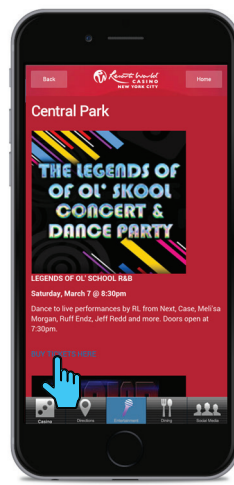

Resort World Casino

App Design Layout, Screenflows and User Interface

APP Icon

All PDF's can be zoomed in and out
User can access Back button to return to previous screen
Home page button returns to welcome screen

Indicates User

Indicates Next Page

Directions

Directions Button
(Welcome Screen)

Red Express Button

Click to Open Map Button

Downloadable PDF of Bus Routes & Pick-up points

Casino Button
(Welcome Screen)

Reservations

Reserve It Button

Reservation Page
(Enter Reservation)

RW Prime Button

Sport Bar Menu button

Downloadable PDF of Menu

Entertainment

Entertainment Button
(Welcome Screen)

Tickets ordered for Bar 360, Club 360 and Central Park Events follow the same procedure.

Bottle service and Menu options follow the same procedure.

Bar 360/ Club 360 Button

Bar 360 Menu Button

Downloadable PDF of Menu