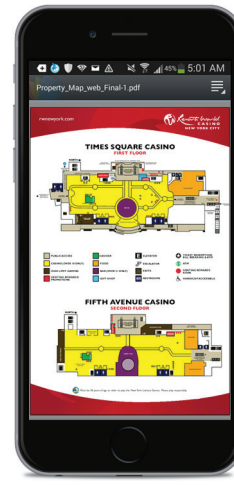

Resort World Casino

App Design Layout, Screenflows and User Interface

APP Icon

All PDF's can be zoomed in and out
User can access Back button to return to previous screen
Home page button returns to welcome screen

Indicates User

Indicates Next Page

Directions

Directions Button
(Welcome Screen)

Red Express Button

Click to Open Map Button

Downloadable PDF of Bus Routes & Pick-up points

Casino Button
(Welcome Screen)

Floor Map Button

Click to View Larger Button

Downloadable PDF of Casino Floor Map

Dining

Dining Button
(Welcome Screen)

Reservation and all Menu options follow the same procedure for all restaurants.

Genting Palace Button

Reservations

Reserve It Button

Reservation Page
(Enter Reservation)

RW Prime Button

Sport Bar Menu button

Downloadable PDF of Menu

Entertainment

Entertainment Button
(Welcome Screen)