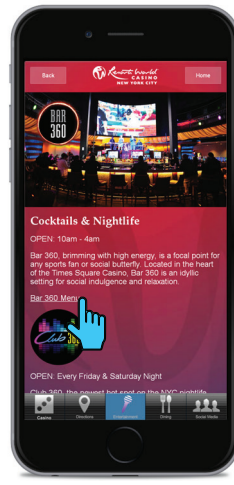

Indicates User

Indicates Next Page

Directions

Directions Button
(Welcome Screen)

Red Express Button

Click to Open Map Button

Downloadable PDF of Bus Routes & Pick-up points

Casino Button
(Welcome Screen)

Floor Map Button

Click to View Larger Button

Downloadable PDF of Casino Floor Map

Dining

Dining Button
(Welcome Screen)

Reservation and all Menu options follow the same procedure for all restaurants.

Genting Palace Button

Reservations

Reserve It Button

Reservation Page
(Enter Reservation)

RW Prime Button

Sport Bar Menu button

Downloadable PDF of Menu

Entertainment

Entertainment Button
(Welcome Screen)

Tickets ordered for Bar 360, Club 360 and Central Park Events follow the same procedure.

Bottle service and Menu options follow the same procedure.

Bar 360/ Club 360 Button

Bar 360 Menu Button

Downloadable PDF of Menu