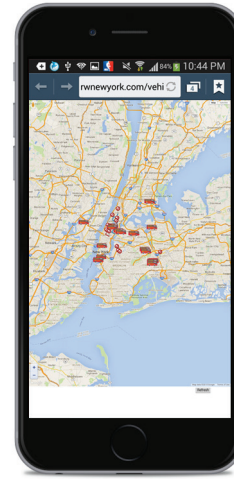

Resort World Casino

App Design Layout, Screenflows and User Interface

APP Icon

All PDF's can be zoomed in and out
User can access Back button to return to previous screen
Home page button returns to welcome screen

Indicates User

Indicates Next Page

Directions

Directions Button
(Welcome Screen)

Red Express Button

Click to Open Map Button

Downloadable PDF of Bus Routes & Pick-up points

Casino Button
(Welcome Screen)

Floor Map Button

Click to View Larger Button

Downloadable PDF of Casino Floor Map

Dining

Dining Button
(Welcome Screen)

Reservation and all Menu options follow the same procedure for all restaurants.

Genting Palace Button