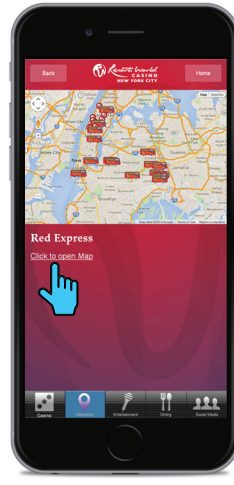

Resort World Casino

App Design Layout, Screenflows and User Interface

APP Icon

All PDF's can be zoomed in and out
User can access Back button to return to previous screen
Home page button returns to welcome screen

Indicates User

Indicates Next Page

Directions

Directions Button
(Welcome Screen)

Red Express Button

Click to Open Map Button

Downloadable PDF of Bus Routes & Pick-up points

Casino Button
(Welcome Screen)

Floor Map Button

Click to View Larger Button

Downloadable PDF of Casino Floor Map

Dining

Dining Button
(Welcome Screen)

Reservation and all Menu options follow the same procedure for all restaurants.

Genting Palace Button

Reservations

Reserve It Button

Reservation Page
(Enter Reservation)

RW Prime Button

Sport Bar Menu button

Downloadable PDF of Menu

Entertainment

Entertainment Button
(Welcome Screen)