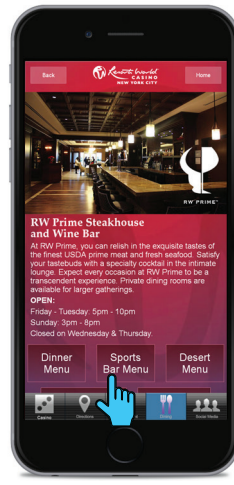

Indicates User

Indicates Next Page

Directions

Directions Button
(Welcome Screen)

Red Express Button

Click to Open Map Button

Downloadable PDF of Bus Routes & Pick-up points

Casino Button
(Welcome Screen)

Floor Map Button

Click to View Larger Button

Downloadable PDF of Casino Floor Map

Dining

Dining Button
(Welcome Screen)

Reservation and all Menu options follow the same procedure for all restaurants.

Genting Palace Button

Reservations

Reserve It Button

Reservation Page
(Enter Reservation)

RW Prime Button

Sport Bar Menu button

Downloadable PDF of Menu

Entertainment

Entertainment Button
(Welcome Screen)

Tickets ordered for Bar 360, Club 360 and Central Park Events follow the same procedure.

Bottle service and Menu options follow the same procedure.

Bar 360/ Club 360 Button

Bar 360 Menu Button

Downloadable PDF of Menu