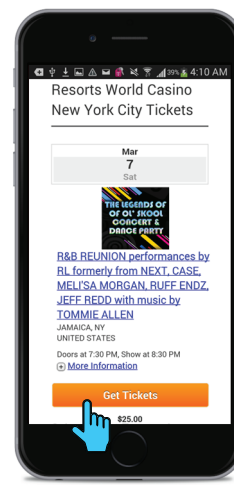

Resort World Casino

App Design Layout, Screenflows and User Interface

APP Icon

All PDF's can be zoomed in and out
User can access Back button to return to previous screen
Home page button returns to welcome screen

Indicates User

Indicates Next Page

Directions

Directions Button
(Welcome Screen)

Red Express Button

Click to Open Map Button

Downloadable PDF of Bus Routes & Pick-up points

Casino Button
(Welcome Screen)

Tickets ordered for Bar 360, Club 360 and Central Park Events follow the same procedure.

Bottle service and Menu options follow the same procedure.

Bar 360/ Club 360 Button

Bar 360 Menu Button

Downloadable PDF of Menu

Buy Tickets Here Button

Get Tickets Button

Ticket Order Page