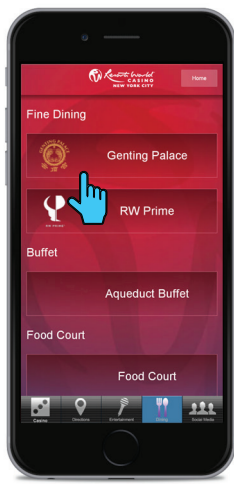

Indicates User

Indicates Next Page

Directions

Directions Button
(Welcome Screen)

Red Express Button

Click to Open Map Button

Downloadable PDF of Bus Routes & Pick-up points

Casino Button
(Welcome Screen)

Floor Map Button

Click to View Larger Button

Downloadable PDF of Casino Floor Map

Dining

Dining Button
(Welcome Screen)

Reservation and all Menu options follow the same procedure for all restaurants.

Genting Palace Button

Reservations

Reserve It Button

Reservation Page
(Enter Reservation)

RW Prime Button

Sport Bar Menu button

Downloadable PDF of Menu

Entertainment

Entertainment Button
(Welcome Screen)

Tickets ordered for Bar 360, Club 360 and Central Park Events follow the same procedure.

Bottle service and Menu options follow the same procedure.

Bar 360/ Club 360 Button

Bar 360 Menu Button

Downloadable PDF of Menu