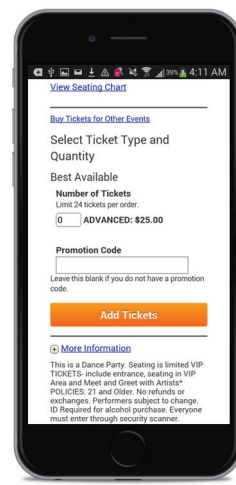

Indicates User

Indicates Next Page

Directions

Directions Button
(Welcome Screen)

Red Express Button

Click to Open Map Button

Downloadable PDF of Bus Routes & Pick-up points

Casino Button
(Welcome Screen)

Reservations

Reserve It Button

Reservation Page
(Enter Reservation)

RW Prime Button

Sport Bar Menu button

Downloadable PDF of Menu

Entertainment

Entertainment Button
(Welcome Screen)

Tickets ordered for Bar 360, Club 360 and Central Park Events follow the same procedure.

Bottle service and Menu options follow the same procedure.

Bar 360/ Club 360 Button

Bar 360 Menu Button

Downloadable PDF of Menu

Buy Tickets Here Button

Get Tickets Button

Ticket Order Page