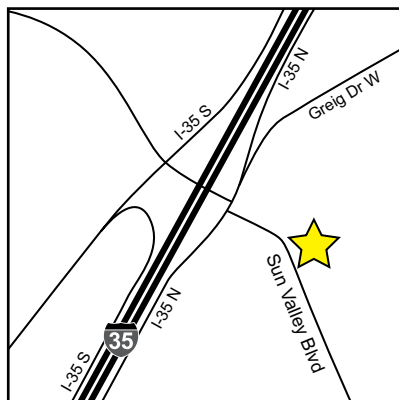

MANUFACTURER	PRODUCTS
Kent-Moore	Tools
Kim Hotstart	Engine Heaters
Loctite	Adhesives & Sealants
Manitou	Rough Terrain Forklifts
Mercedes-Benz	Engines
MTU	Engines
MTU Onsite Energy	Packaged Gensets & Switchgear
Murphy Switch Gage	Engine Controls
MWI Pumps	Pumps
Pall	Fluid Filtration
Penray	Cooling System Protection
Permatex	Adhesives & Sealants
Plant Safe	Guard Rails
Powertherm	Exhaust & Silencer Systems
Pow-R-Quik	Air Starters
puraDYN	Bypass Filtration
Racor	Filtration
Red Dot	Custom Heaters & Air Conditioners
Sentinel	Engine Controls
Stanley Vidmar	Storage Cabinets & Equipment
Stewart Warner	Gauges & Instruments
Superior	Engines
Teleflex Morse	Controls
Twin Disc	Transmissions
Ultrafilter	Compressed Air Filters & Dryers
Unisource	Material Handling Parts
VDO	Gauges
Woodward	Engine Governors

WACO, TX

254-857-4351

1247 Sun Valley Rd., Suite B • Waco, TX 76706

Fax: 254-857-8619

www.stewartandstevenson.com

www.sshyster.com