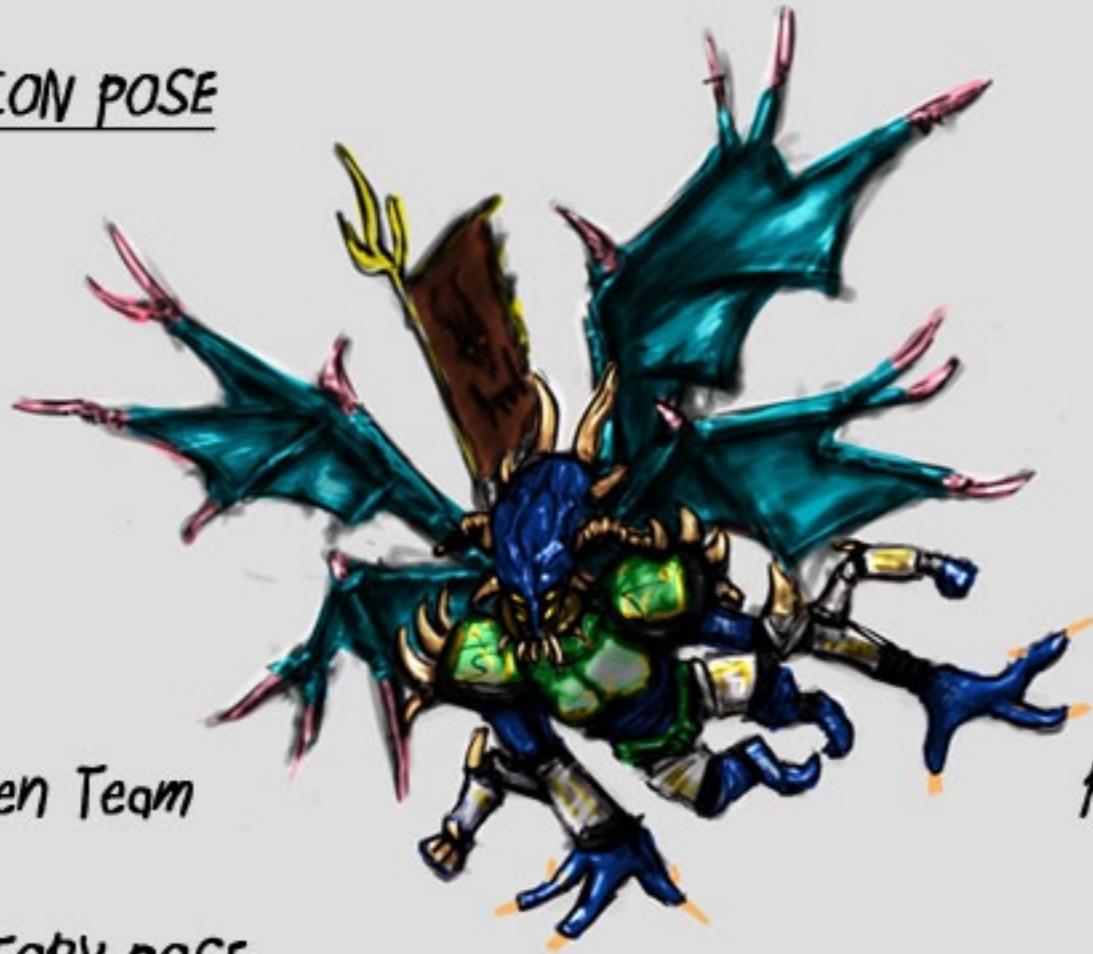

HOrn Demon

Originally found gnawing at the Center of the Earth during an excavation, this Horned Demon's age is impossible to determine. With his large snapping heads and aggressive, unpredictable behavior, Megaphira is an intimidating creature to say the least, yet is loyal to hell and Satan for reasons unknown. Due to his mystical nature, he has a strange physiques and body structure. He is able to cast inferno on any objects and fly pass all obstacles that are in his path, and he is more than capable of scoring in a game like Monster Rugby. The world should be wary of this demon, lest they all freeze and shatter as they melt before his eyes.

Action Pose

Victory Pose

Defeated Pose

Expression

ACTION POSE

Green Team

Red Team

VICTORY POSE