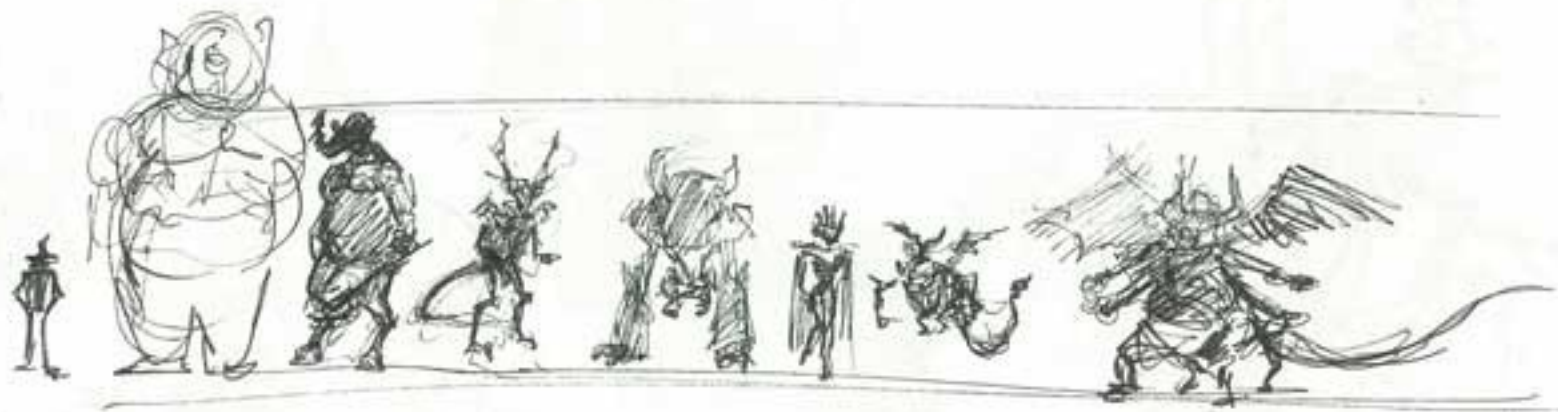

Basher/wall