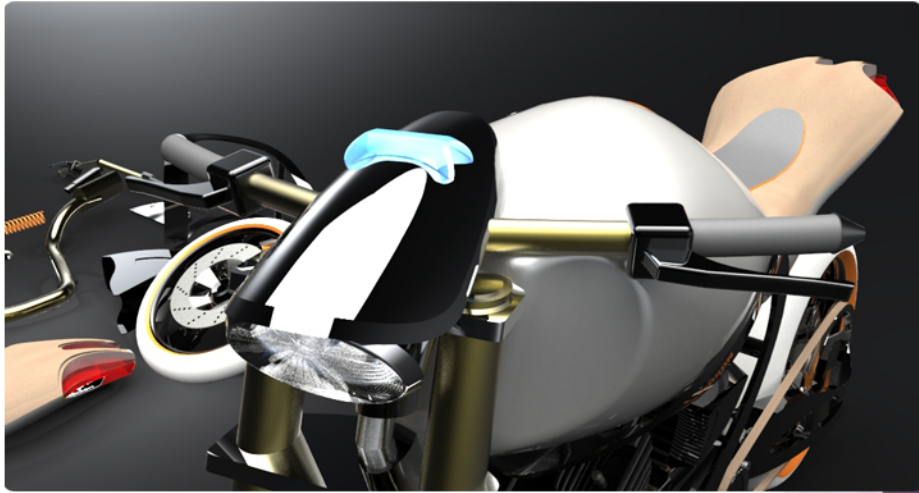

EXHAUST DETAIL

EXHAUST EXITS THROUGH THE
TAIL LIGHT. THE LIGHT
ILLUMINATES THE EXHAUST TIPS,
HELPING TO EMPHASIZE AN
IMPORTANT PART OF A HARLEY
DAVIDSON.