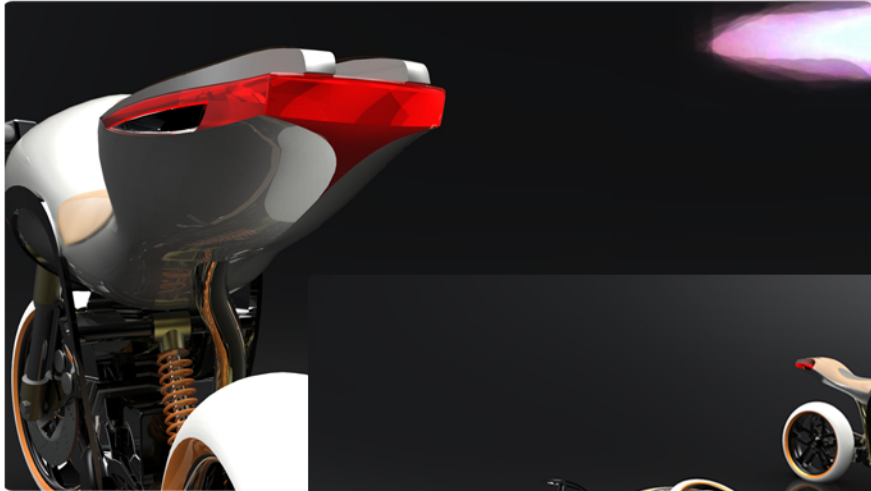

EXHAUST DETAIL

EXHAUST EXITS THROUGH THE
TAIL LIGHT. THE LIGHT
ILLUMINATES THE EXHAUST TIPS,
HELPING TO EMPHASIZE AN
IMPORTANT PART OF A HARLEY
DAVIDSON.