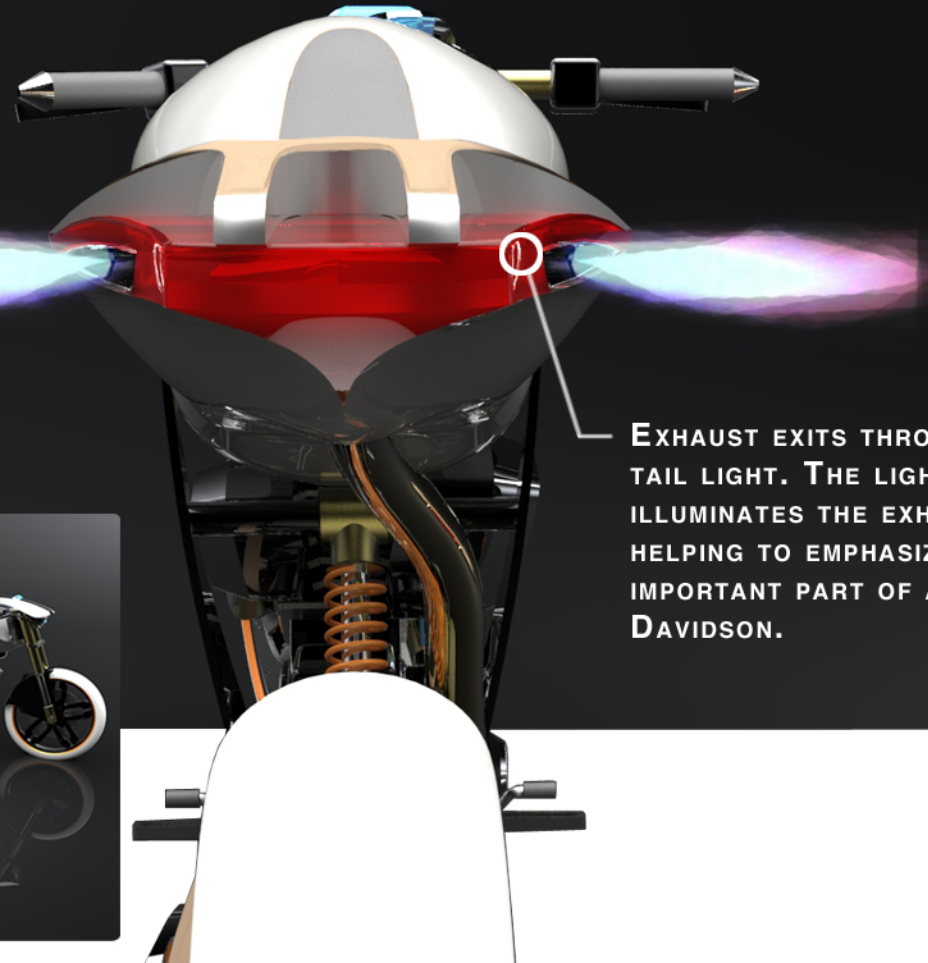

EXHAUST DETAIL

EXHAUST EXITS THROUGH THE
TAIL LIGHT. THE LIGHT
ILLUMINATES THE EXHAUST TIPS,
HELPING TO EMPHASIZE AN
IMPORTANT PART OF A HARLEY
DAVIDSON.