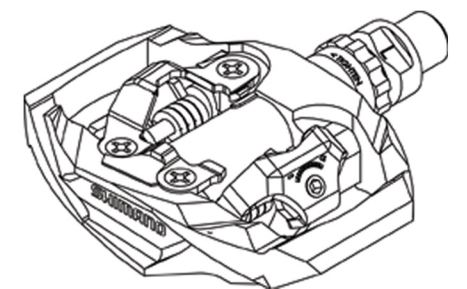

# SHIMANO PD-M530

GRAP 1050 - LIFE SIZE PROJECT  
MATTHEW JOHNSON  
S3484878

# EXPLODED VIEW

GRAP 1050 - LIFE SIZE PROJECT  
MATTHEW JOHNSON  
S3484878

# 3D PRINTED PART

GRAP 1050 - LIFE SIZE PROJECT

MATTHEW JOHNSON

S3484878