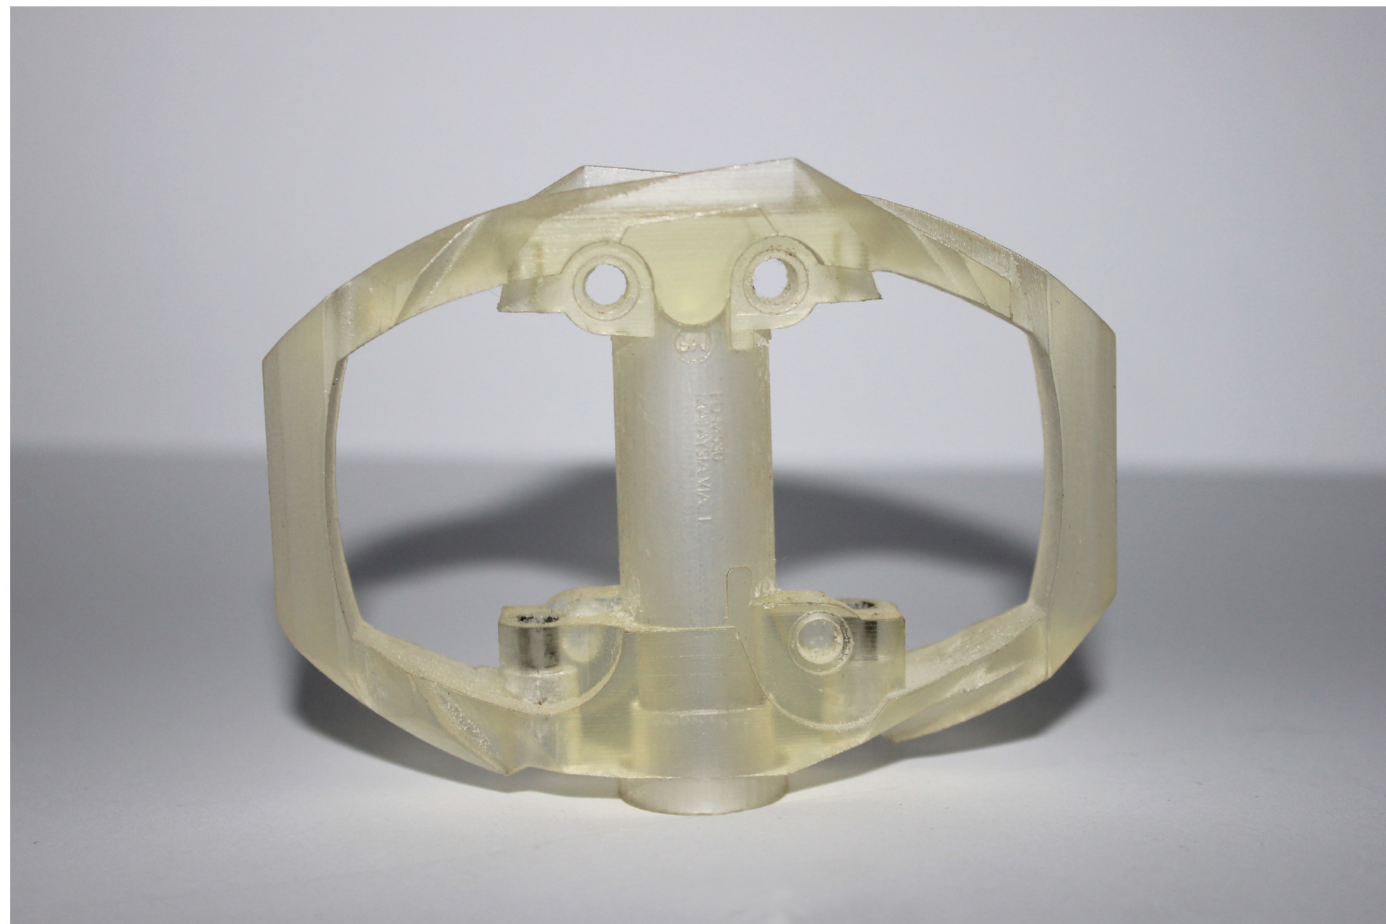

# SHIMANO PD-M530

GRAP 1050 - LIFE SIZE PROJECT  
MATTHEW JOHNSON  
S3484878

# EXPLODED VIEW

GRAP 1050 - LIFE SIZE PROJECT  
MATTHEW JOHNSON  
S3484878

# 3D PRINTED PART

GRAP 1050 - LIFE SIZE PROJECT

MATTHEW JOHNSON

S3484878