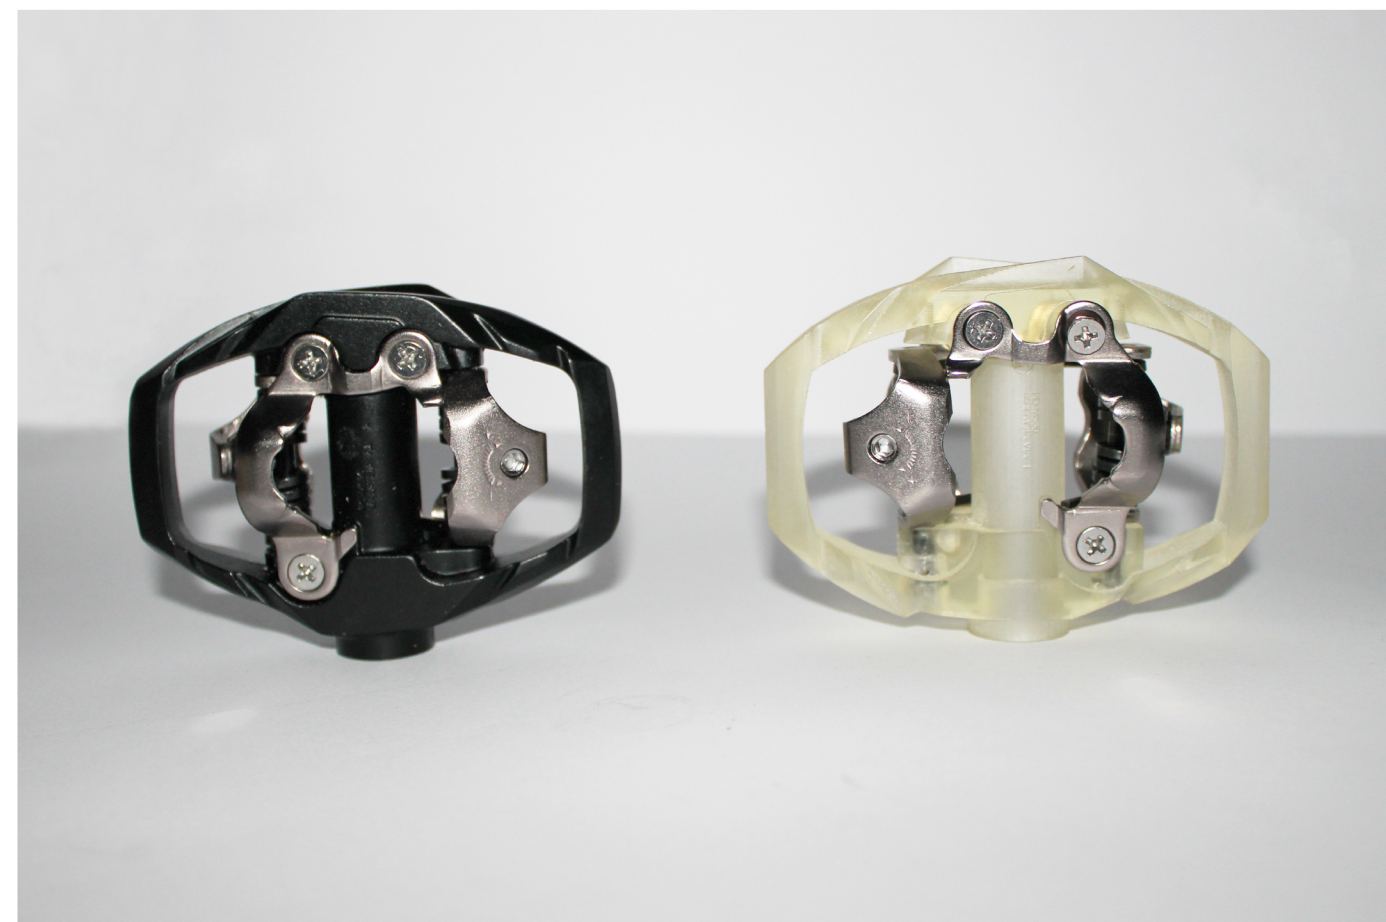

# SHIMANO PD-M530

GRAP 1050 - LIFE SIZE PROJECT  
MATTHEW JOHNSON  
S3484878

# EXPLODED VIEW

GRAP 1050 - LIFE SIZE PROJECT  
MATTHEW JOHNSON  
S3484878

# 3D PRINTED PART

GRAP 1050 - LIFE SIZE PROJECT

MATTHEW JOHNSON

S3484878