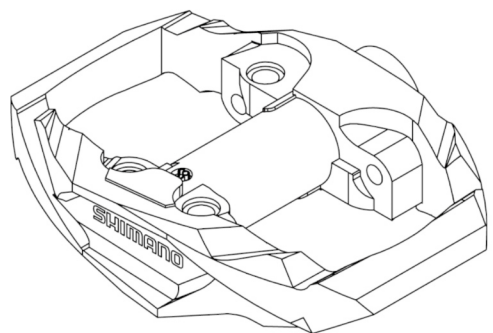

# SHIMANO PD-M530

GRAP 1050 - LIFE SIZE PROJECT  
MATTHEW JOHNSON  
S3484878

# EXPLODED VIEW

GRAP 1050 - LIFE SIZE PROJECT  
MATTHEW JOHNSON  
S3484878

# 3D PRINTED PART

GRAP 1050 - LIFE SIZE PROJECT

MATTHEW JOHNSON

S3484878