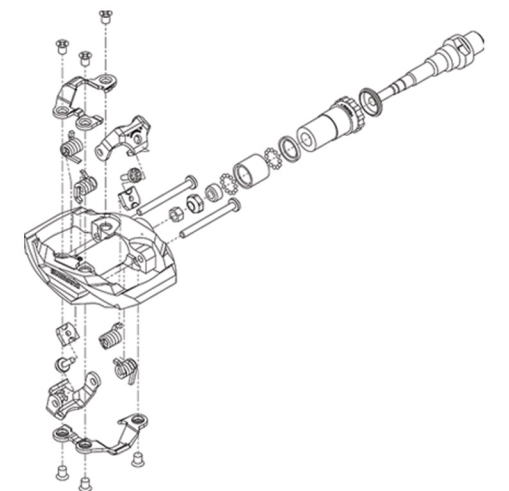

# SHIMANO PD-M530

GRAP 1050 - LIFE SIZE PROJECT  
MATTHEW JOHNSON  
S3484878

# EXPLODED VIEW

GRAP 1050 - LIFE SIZE PROJECT  
MATTHEW JOHNSON  
S3484878

# 3D PRINTED PART

GRAP 1050 - LIFE SIZE PROJECT

MATTHEW JOHNSON

S3484878